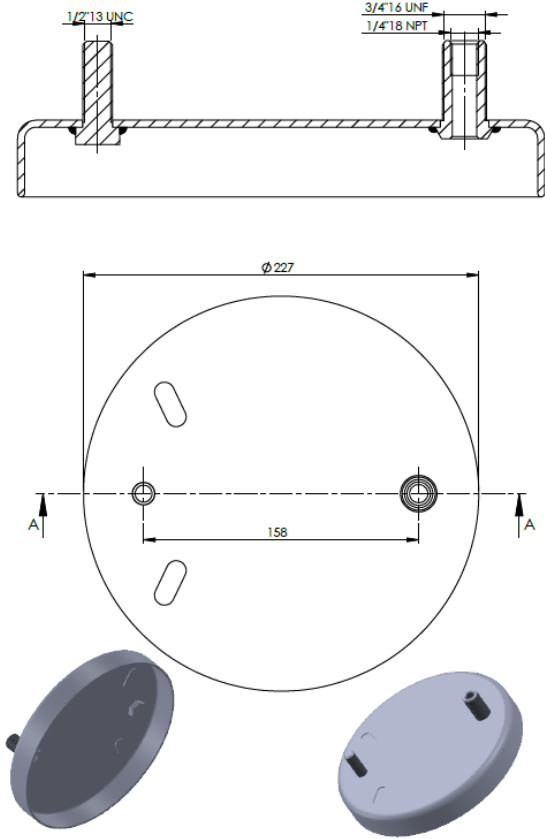

Product No: **711176**

Order No: **5511176.K**

FABIO REFERENCES

OEM REFERENCES

CROSS REFERENCES

PRODUCT NO	ORDER NO	FIRESTONE	W01 M58 6318
344159-14CPL	400729	FIRESTONE	1T15 MPW-9
346318-S	300166	AIRTECH	36318 P
346318-CPL	400232	BLACKTECH	76318