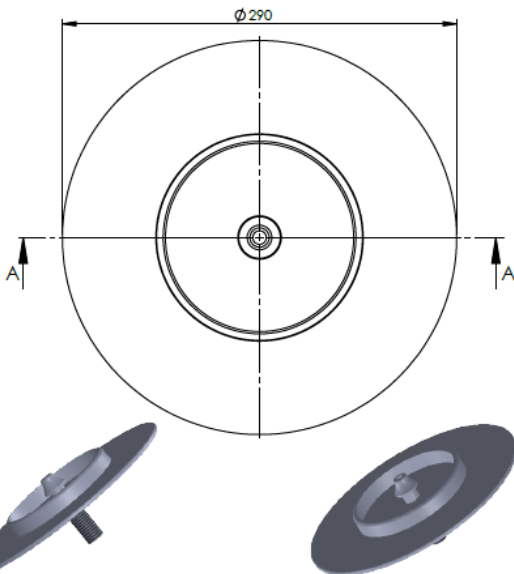

FABIO REFERENCES

OEM REFERENCES

CROSS REFERENCES

PRODUCT NO	ORDER NO	AIRTECH	3661
34661-2C	400252	BLACKTECH	RLM 9722 C5
		CF GOMMA	91016
		CONTITECH	661 N
		DUNLOP	PNP304980101
		FIRESTONE	W010950021
		GART	297.0.390
		GOODYEAR	8018
		PHOENIX	1E+25
		VIBRACOUSTIC	V 1 E 25 (-2)