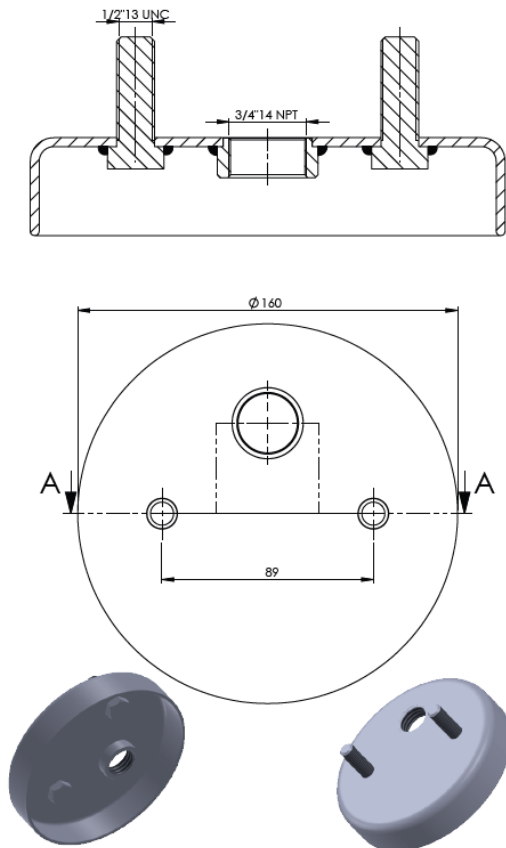

FABIO REFERENCES

OEM REFERENCES

CROSS REFERENCES

PRODUCT NO	ORDER NO			
2DC-225-17C	500200