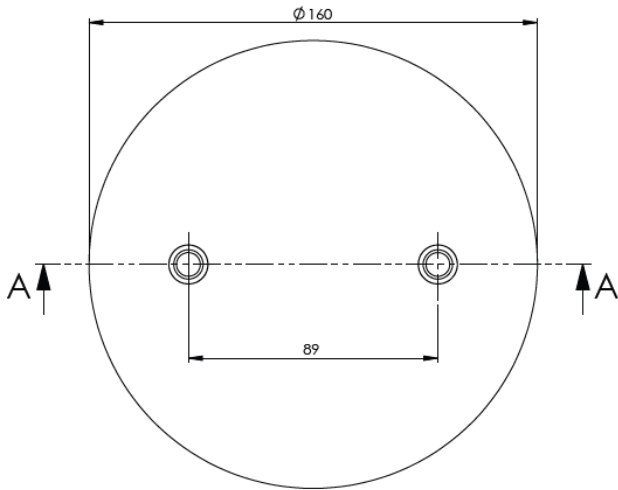

Product No: **711510**

Order No: **5511510.K**

FABIO REFERENCES

OEM REFERENCES

CROSS REFERENCES

PRODUCT NO	ORDER NO		BLACKTECH	
15C-220-60-1C	500119		BLACKTECH	2C 21-210 P14
2DC-220-1C	500006		BLACKTECH	2C 21-210 P13
2DC-220-2C	500010		BLACKTECH	2C 21-210 P06-1
2DC-220-3C	500007		BLACKTECH	2C 21-210 P03
2DC-220-4C	500008		BLACKTECH	2C 21-210 P01
2DC-220-14C	500019		BLACKTECH	1C 21-170 P03
2DC-220-18C	500043		BLACKTECH	1C 21-170 P02
2DC-220-20C	500044		BLACKTECH	2C 21-210 P15
2DC-220-26C	500089		BLACKTECH	2C 21-210 P17
2DC-220-33C	500294		BLACKTECH	2C 21-210 P20
2DC-220-37C	500343		BLACKTECH	2C 21-210 P22
2DC-221-37C	500350		BLACKTECH	2C 211-220 P01
2DC-225-1C	500090		BLACKTECH	2C 211-220 P03
2DC-225-2C	500091		BLACKTECH	2C 221-220 P04
2DC-225-3C	500092		BLACKTECH	2C-21-200 P12
2DC-225-5C	500094		TAURUS	T20L207065
2DC-225-7C	500096		PHOENIX	SP 2B12R-A-3
			PHOENIX	SP 2B 12 R-5
			PHOENIX	SP 2B R-A-4
			GOODYEAR	2B9-287
			FIRESTONE	20F
			FIRESTONE	W01 M58 6891
			FIRESTONE	W01 S05 7182
			FIRESTONE	W01 M58 7894
			FIRESTONE	W01 M58 7756
			DUNLOP	S09280(9"1/4X2A.NB)
			DUNLOP	S09280 (9"1/4X2NB)
			CONTITECH	FD 200-19 P02
			CONTITECH	FD 200-22 1/4 M10
			CONTITECH	FD 200-19 3/4 M10
			CONTITECH	FD 200-19 1/4 M10
			CONTITECH	FS 200-16 P01
			AIRKRAFT	2B-225
			AIRKRAFT	2B-220-3
			AIRKRAFT	220-60
			CF GOMMA	T20 86660