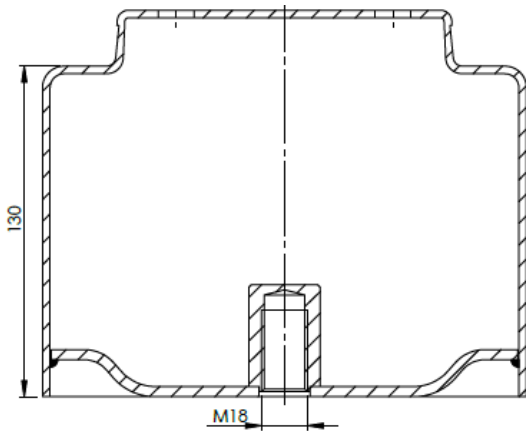

Product No: **712274**

Order No: **5512274.B**

FABIO REFERENCES

OEM REFERENCES

CROSS REFERENCES

PRODUCT NO	ORDER NO		
344883-7C	400100		
344884-6C	400101		
344884-7C	400560		
344880-C	400802