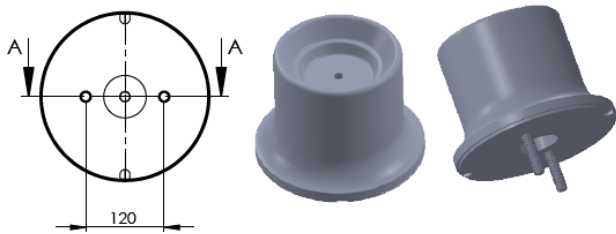

Product No: **712354**

Order No: **5512354.B**

FABIO REFERENCES

OEM REFERENCES

CROSS REFERENCES

PRODUCT NO	ORDER NO	FORD CARGO	
344159-7C	400771	FORD	GC465580GC

Product No: **712376**

Order No: **5512376.B**