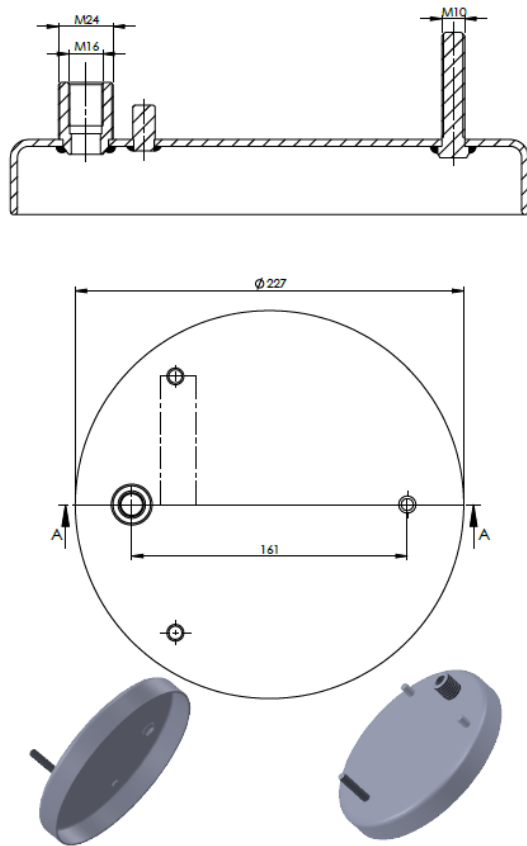

Product No: **711311**

Order No: **5511311.K**

FABIO REFERENCES

OEM REFERENCES

CROSS REFERENCES

PRODUCT NO	ORDER NO		
347947-1S	400737		
347947-1C	300418		
344560-S	300353		
344560-C	400590		
344570-S	300354		
344570-C	400591		
344571-C	400602		
344571-S	300377		
344561-C	400603		
344561-S	300376		
344562-S	300525		
344562-C	400649		

Product No: **711329**

Order No: **5511329.K**