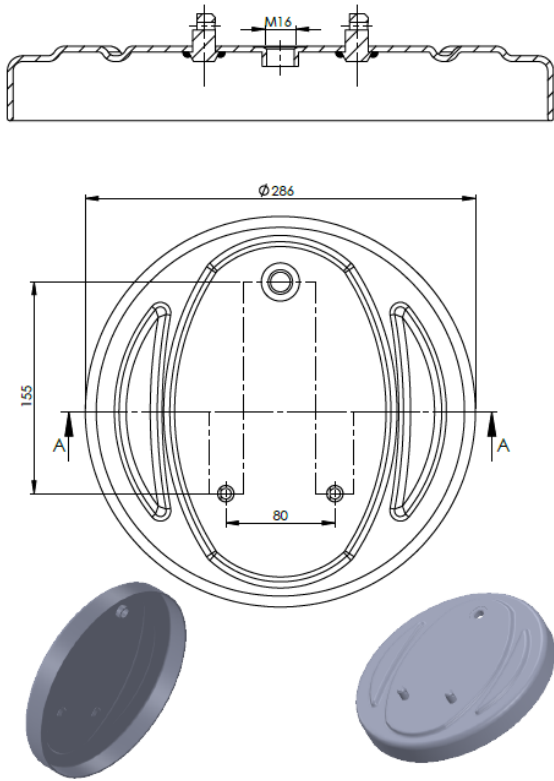

Product No: **711325**

Order No: **5511325.K**

FABIO REFERENCES

OEM REFERENCES

CROSS REFERENCES

PRODUCT NO	ORDER NO	SCANIA	2357460	GOODYEAR	1R14-869
343608-S	300173	SCANIA	2357532	AIRTECH	34608 C
343608-1S	300360	SCANIA	1903608	FIRESTONE	W01-M58-8535
343608-C	400236	SCANIA	1944314	CONTITECH	3608 M
343608-1C	400641	SCANIA	1774804	CONTITECH	6700 NP02
		SCANIA	2198915	CONTITECH	3608 N P01