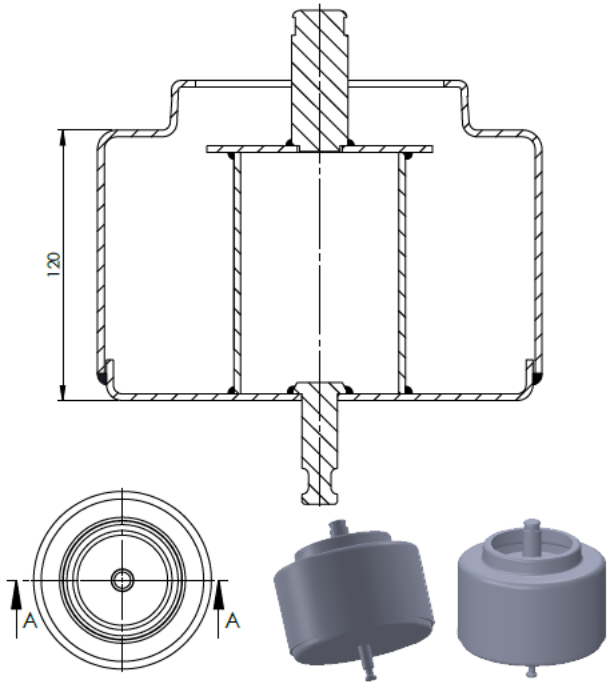

Product No: **712298**

Order No: **5512298.B**

FABIO REFERENCES

OEM REFERENCES

CROSS REFERENCES

PRODUCT NO	ORDER NO	VOLVO	21 977 974	PHOENIX	1 DF 20 E-2
341858-C	400643	VOLVO	20 909 152	AIRTECH	137632
346635-C	401006			CONTITECH	6631 N P01
				GOODYEAR	1R11-907
				GOODYEAR	1R11-858
				GOODYEAR	1R11-815
				GOODYEAR	1R11-876