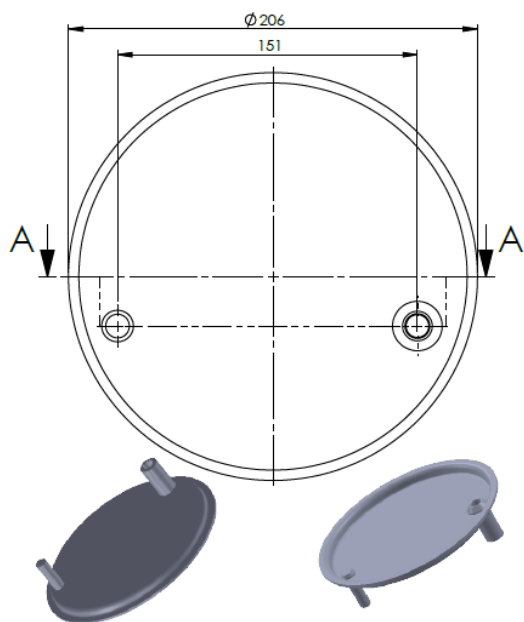

CROSS REFERENCES

PRODUCT NO	ORDER NO		
2DC-356-21C	500346		

Product No: **713028**

Order No: **5513028.K**

FABIO REFERENCES

OEM REFERENCES

CROSS REFERENCES

PRODUCT NO	ORDER NO		
340250-C	400890		