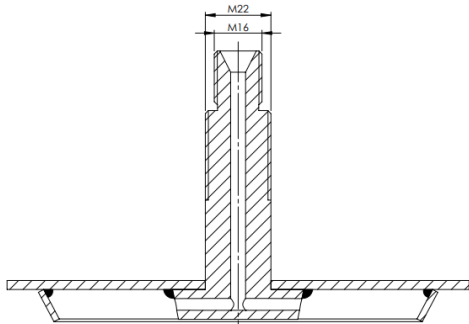

Product No: **714008**

Order No: **5514008.C**

FABIO REFERENCES

OEM REFERENCES

CROSS REFERENCES

PRODUCT NO	ORDER NO		BLACKTECH	95101 C2
340069-C	400254		BLACKTECH	95101 C
340069-1C	400255			
340069-S	300456			
344786-3S	300468			

Product No: **714009**

Order No: **5514009.C**