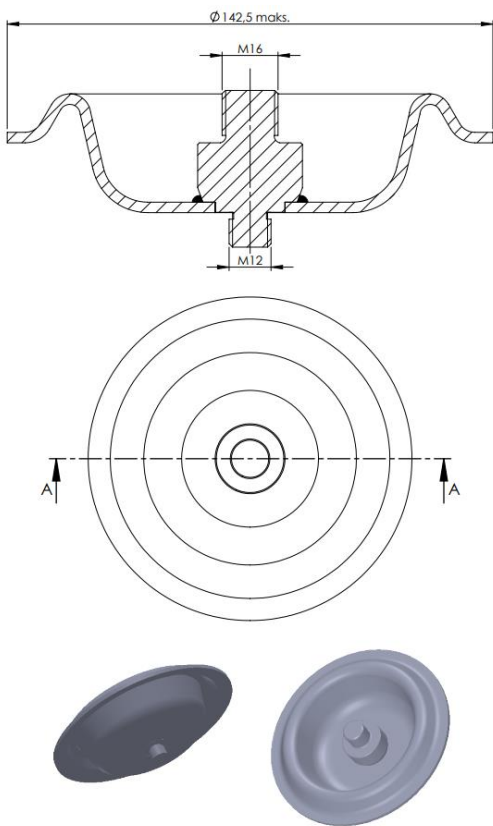

Product No: **715003**

Order No: **5515003.C**

FABIO REFERENCES

OEM REFERENCES

CROSS REFERENCES

PRODUCT NO	ORDER NO	GRANNING	93400	TAURUS	KR 730-01
34940-S	300018	GRANNING	16244	TAURUS	KR 732-01
34940-10S	300439	GRANNING	16241	TAURUS	UR 732-01
34940-C	400021			TAURUS	UR 730-01
34940-1C	400022			PHOENIX	1 DK 21 K-3
34940-CPL	400023			GOODYEAR	1 R11-801
34940-30CPL	400778			GOODYEAR	1 R11-803
34940-99CPL	400959			GOODYEAR	1 R11-800
34940-1CPL	400713			GOODYEAR	1R11-802
34940-2CPL	400714			GART	C 2593/A 293.0.412
34940-10CPL	400775			DUNLOP	D11 U44
34941-S	300019			DUNLOP	D11 U43
34941-2S	300270			CONTITECH	951 MB
34941-10S	300438			CONTITECH	941 MB
34941-C	400024			CONTITECH	940 MB
34941-2C	400396			CONTITECH	4960 N P02
34941-CPL	400025			CONTITECH	4962 N P02
34941-1CPL	400715			CONTITECH	4961 N P02
34941-10CPL	400774			CONTITECH	4941 N P02
34941-30CPL	400777			AIRTECH	34960
34951-S	300021			AIRTECH	34962
34951-C	400131			AIRTECH	34961
34951-CPL	400439			AIRTECH	34941
344007-1C	400728			AIRTECH	34940
344007-1S	300414			BLACKTECH	75052
344940-2S	300045			BLACKTECH	75072
344940-2CPL	400095			BLACKTECH	75073
344940-2C	400400			BLACKTECH	75071
344941-2S	300046			BLACKTECH	V1DK21K-3
344941-2C	400401				
344941-2CPL	400402				
344960-2S	300047				
344960-2CPL	400403				
344960-2C	400404				
344960-3CPL	400289				
344961-2S	300048				
344961-C	400133				
344961-2CPL	400171				
344961-1CPL	400724				
344962-2S	300083				
344962-C	400134				
344962-CPL	400405				
344963-S	300184				
344963-C	400275				
344963-CPL	400276				
344851-S	300305				
344960-99CPL	401069