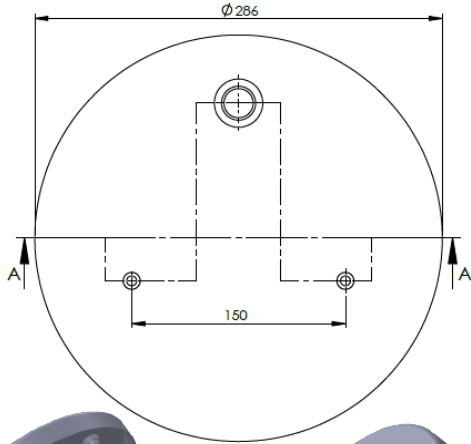

Product No: **711164**

Order No: **5511164.K**

FABIO REFERENCES

OEM REFERENCES

CROSS REFERENCES

PRODUCT NO	ORDER NO		
348107-S	300192		
348107-C	400216		
348107-2S	300221		
348107-2C	400298		

Product No: **721231**

Order No: **5521231.K**