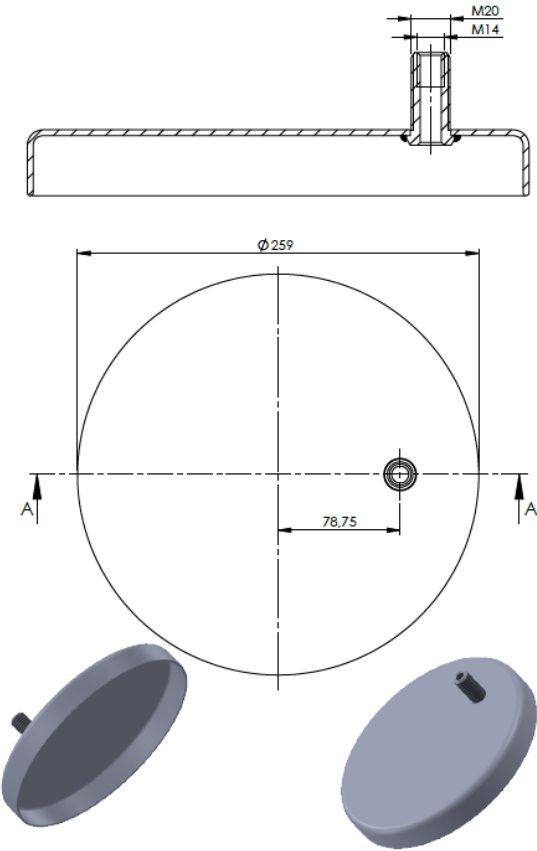

Product No: **711020**

Order No: **5511020.K**

FABIO REFERENCES

OEM REFERENCES

CROSS REFERENCES

PRODUCT NO	ORDER NO	GRANNING	15654	BLACKTECH	70082
34113-150-S	300049			BLACKTECH	70081 C
34113-150-C	400071			BLACKTECH	70082 C
34113-150-CPL	400755			GOODYEAR	1 R13-150
				FIRESTONE	W01 M58 8747
				FIRESTONE	1T17 B-11
				DUNLOP	D13 B42
				AIRTECH	30081 K