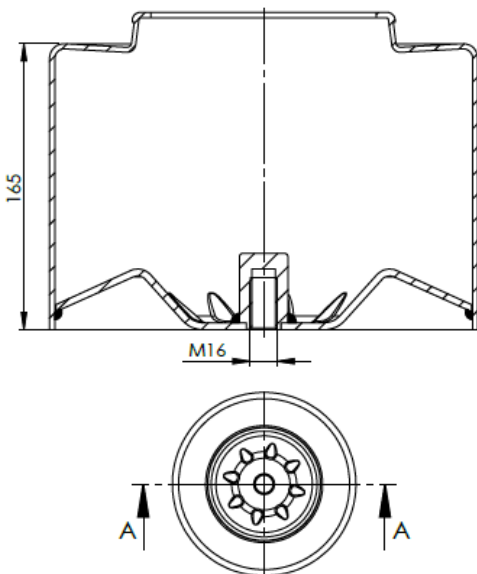

Product No: **712284**

Order No: **5512284.B**

FABIO REFERENCES

OEM REFERENCES

CROSS REFERENCES

PRODUCT NO	ORDER NO	VOLVO	22 058 737	AIRTECH	34560 C
344560-C	400590	VOLVO	21 224 745	AIRTECH	137652
				FIRESTONE	W01-M58-6088
				CONTITECH	4560 N P02

Product No: **712186**

Order No: **5512186.B**

FABIO REFERENCES

OEM REFERENCES

CROSS REFERENCES

PRODUCT NO	ORDER NO	MERCEDES EVOBUS	A 942 320 22 21	AIRTECH	34183 23K
344183-C	400112	MERCEDES EVOBUS	A 942 320 23 21	AIRTECH	34183 24K
344183-2C	400144	MERCEDES EVOBUS	A 942 320 18 21	AIRTECH	34187-01 K
344183-23C	400284	MERCEDES EVOBUS	A 942 320 26 21	AIRTECH	21K
344183-24C	400285	MERCEDES EVOBUS	A 942 320 27 21	AIRTECH	22K
344185-C	400191			CONTITECH	4183 NP 24
344185-10C	400192			CONTITECH	4183 NP 25
344187-C	400193				
344187-1C	400066				
344187-2C	400223				
344187-3C	400280