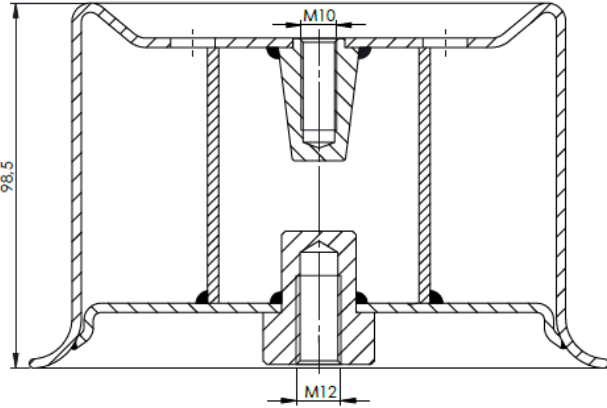

Product No: **712171**

Order No: **5512171.B**

FABIO REFERENCES

OEM REFERENCES

CROSS REFERENCES

PRODUCT NO	ORDER NO	VIBRACOUSTIC	
344112-C	400243	V 1 6 12	

Product No: **712136**

Order No: **5512136.B**