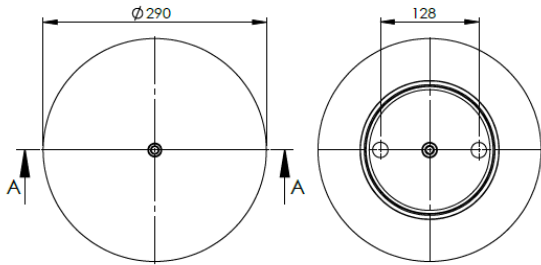

FABIO REFERENCES

OEM REFERENCES

CROSS REFERENCES

PRODUCT NO	ORDER NO		
342614-C	400656