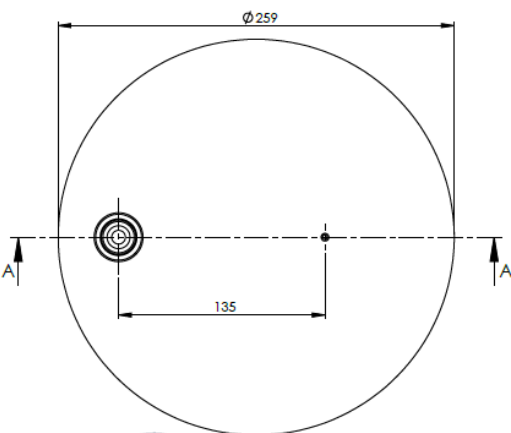

Product No: **711314**

Order No: **5511314.K**

FABIO REFERENCES

OEM REFERENCES

CROSS REFERENCES

PRODUCT NO	ORDER NO			
346122-1S	300361			
346122-1CPL	400592			
346122-1C	400686			
346120-1S	300539			
346120-1CPL	400632			
346126-2C	400648			
346126-2S	300499			
346131-S	300450			
346131-C	400799