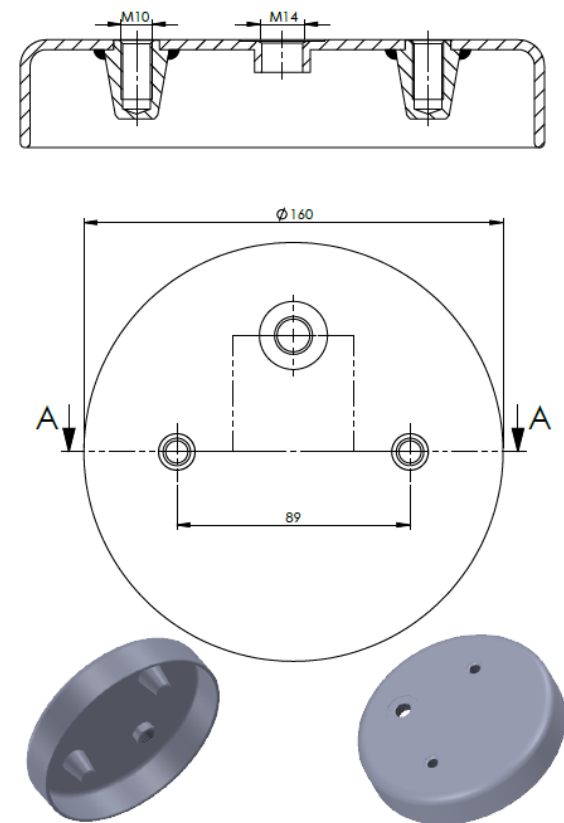

Product No: **711526**

Order No: **5511526.K**

FABIO REFERENCES

OEM REFERENCES

CROSS REFERENCES

PRODUCT NO	ORDER NO			BLACKTECH	2C 21-210 P17
2DC-220-14C	500019			CONTITECH	FD 200-19 M14
2DC-225-5C	500094			AIRKRAFT	2B-220-3