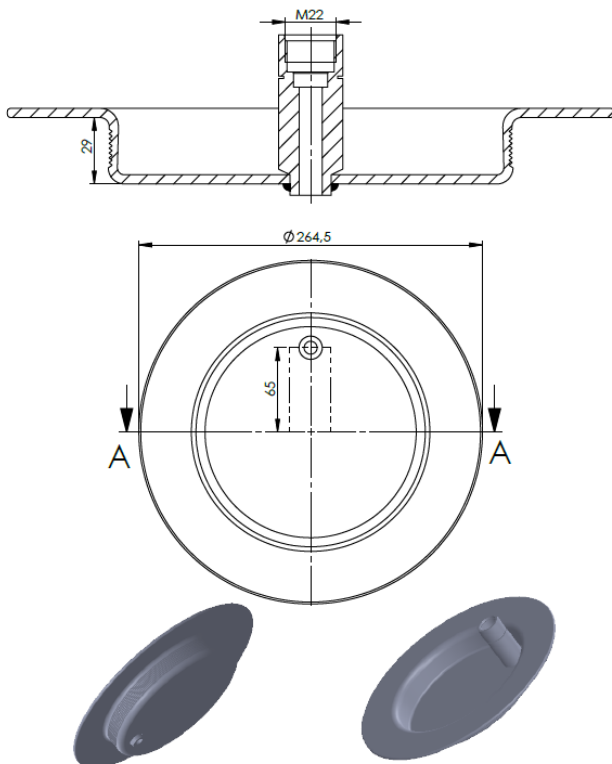

FABIO REFERENCES

OEM REFERENCES

CROSS REFERENCES

PRODUCT NO	ORDER NO		
341517-C	401020		
341617-C	401019		
341717-C	401000		
342017-C	401042		
341817-C	401021