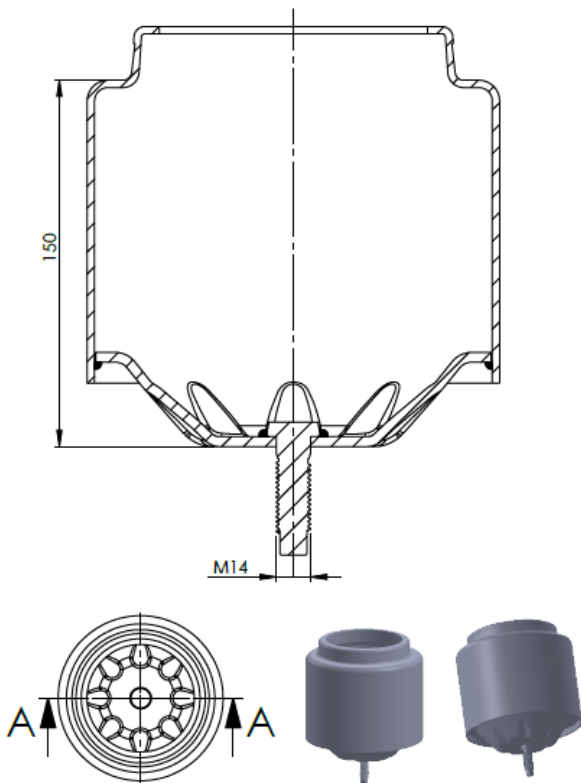

FABIO REFERENCES

OEM REFERENCES

CROSS REFERENCES

PRODUCT NO	ORDER NO	VOLVO		AIRTECH	
346418-C	400103	VOLVO	1 076 418	AIRTECH	36418 K
		VOLVO	20 374511	BLACKTECH	RML 77519 C
		VOLVO	20 582214	CONTITECH	6607 NP 01
		VOLVO	3 171 695	FIRESTONE	W01M588473
		VOLVO	20 456 156	GOODYEAR	1R 10-707
		VOLVO	20 531 987	PHOENIX	1 DF 17 A-1
				VIBRACOUSTIC	V 1 DF 16C-1