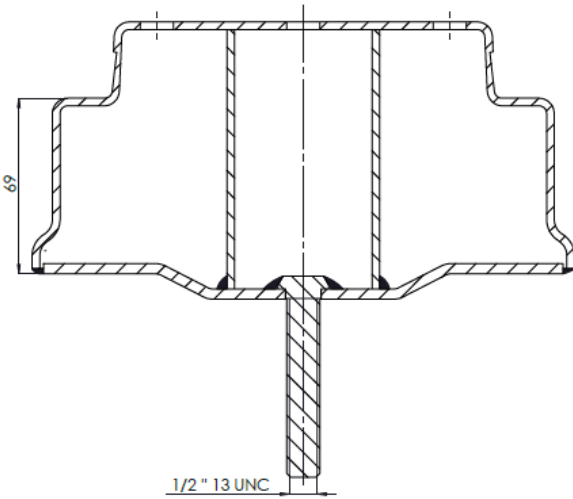

Product No: **722200**

Order No: **552200.B**

FABIO REFERENCES

OEM REFERENCES

CROSS REFERENCES

PRODUCT NO	ORDER NO			
449622-C	400384		CONTITECH	9 9-9 P 860
449617-C	400453		FIRESTONE	W01 358 9617
449618-C	400454		FIRESTONE	W01 358 9622
			GOODYEAR	1R11-119
			GOODYEAR	1R11-219
			GOODYEAR	1R11-220
			GOODYEAR	1R11-221

Product No: **712079**

Order No: **5512079.B**