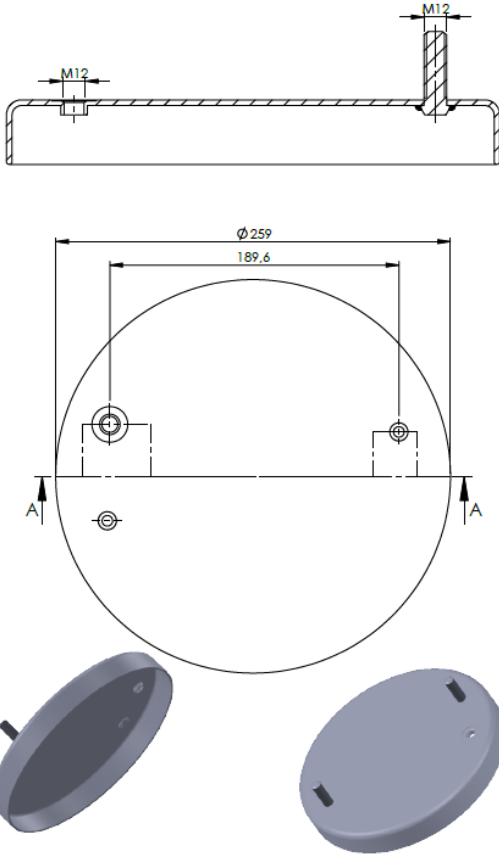

Product No: **711052**

Order No: **5511052.K**

FABIO REFERENCES

OEM REFERENCES

CROSS REFERENCES

PRODUCT NO	ORDER NO		
348608-S	300069		
348608-C	400204		
348608-CPL	400176		
342244-CPL	400826