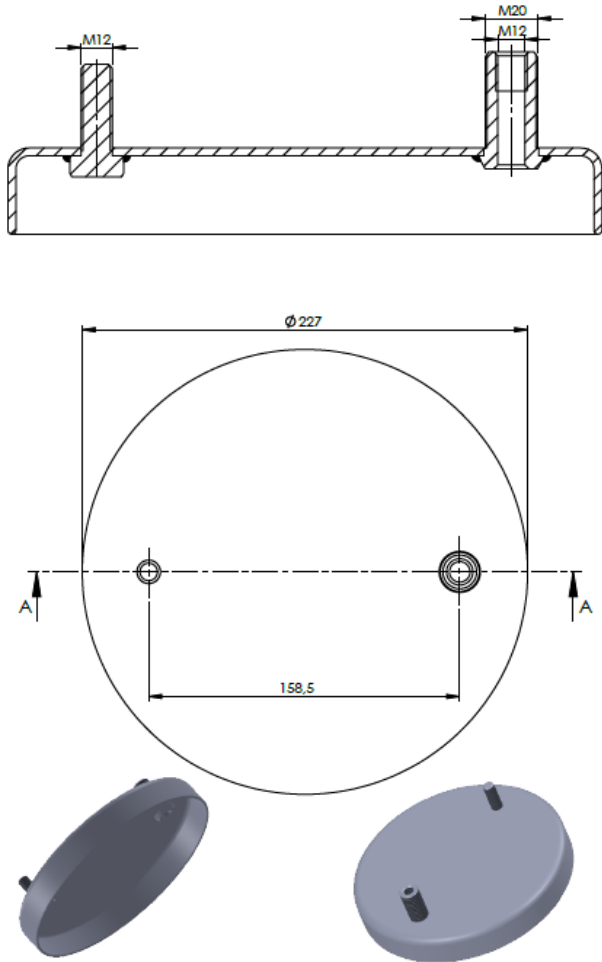

Product No: **711271**

Order No: **5511271.K**

FABIO REFERENCES

OEM REFERENCES

CROSS REFERENCES

PRODUCT NO	ORDER NO			
34230-1S	300310			BLACKTECH 75267 C7
				BLACKTECH 74544 C
				BLACKTECH 75260 C3
				BLACKTECH 75267-12
				BLACKTECH 75267 C6
				GOODYEAR 1 R12-130
				GOODYEAR 1 R12-721
				GOODYEAR 1 R12-719
				GOODYEAR 1 R11-773
				GOODYEAR 1 R12-761
				GOODYEAR 1 R12-701
				GOODYEAR 1 R12-702
				GOODYEAR 1 R12-760
				GOODYEAR 1 R12-706
				AIRTECH 34156 K
				AIRTECH 34157-08 KPP
				AIRTECH 34159 K
				AIRTECH 34159-01 K
				AIRTECH 34159-05 K
				AIRTECH 34159-10 KPP
				AIRTECH 34156-03 K
				AIRTECH 2B-315
				AIRTECH 3B-310-HYD
				CONTITECH 4156 N P05
				CONTITECH 4156 N P06
				CONTITECH 4156 N P07
				CONTITECH 4156 N P09
				CONTITECH 4156 N P10
				CONTITECH 4156 N P15
				CONTITECH 4157 N P08
				CONTITECH 4159 N P03
				CONTITECH 4159 N P05
				CONTITECH 4159 N P07
				CONTITECH 4159 N P09
				CONTITECH 4159 N P14
				FIRESTONE W01 379 9131
				FIRESTONE W01 358 0734
				FIRESTONE W01 358 9361