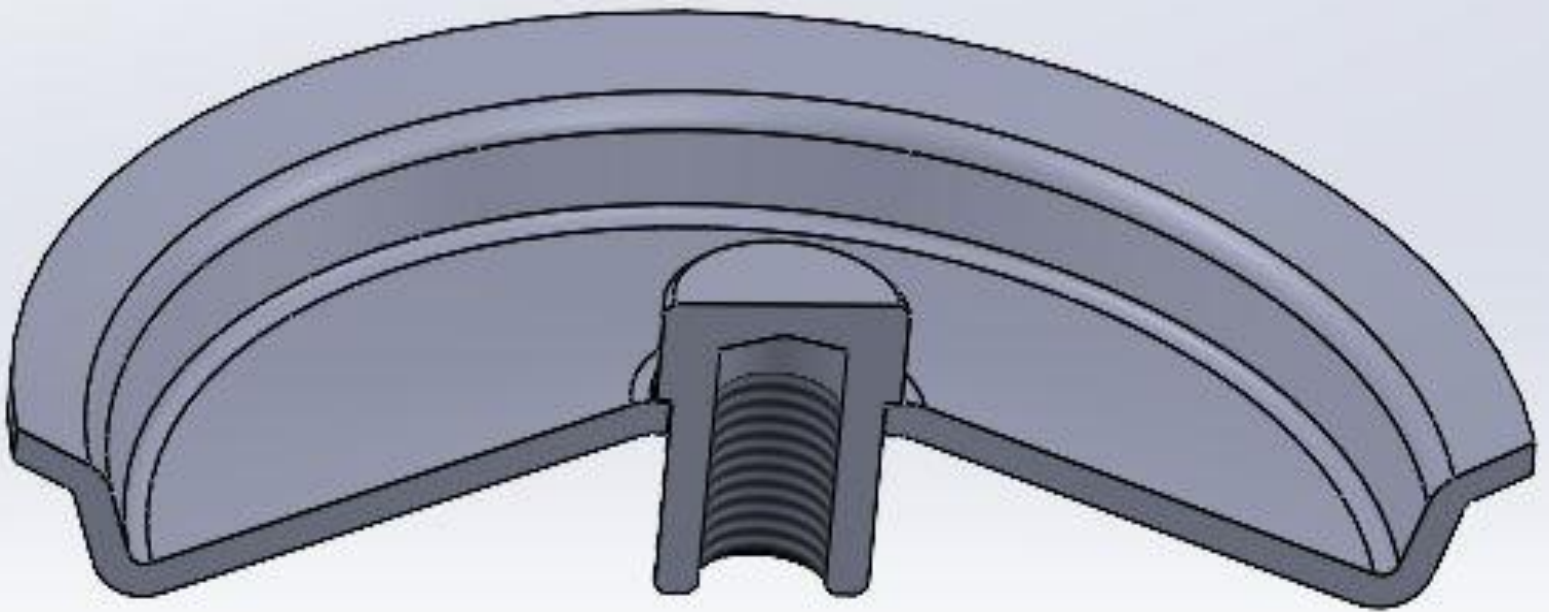

BOTTOM BOWLS

(ALT TASLAR)

ORDER NO : 5515038 . **C**
SURFACE TREATMENT CODE

B: ELECTROSTATIC POWDER COATING
K: ELECTROLYTIC ZINC COATING
C: CHEMOSIL COATING