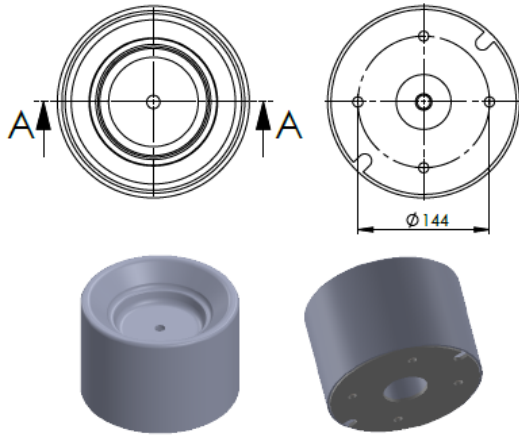

FABIO REFERENCES

OEM REFERENCES

CROSS REFERENCES

PRODUCT NO	ORDER NO			
34836-150C	400905			

Product No: **722039**

Order No: **5522039.B**

FABIO REFERENCES

OEM REFERENCES