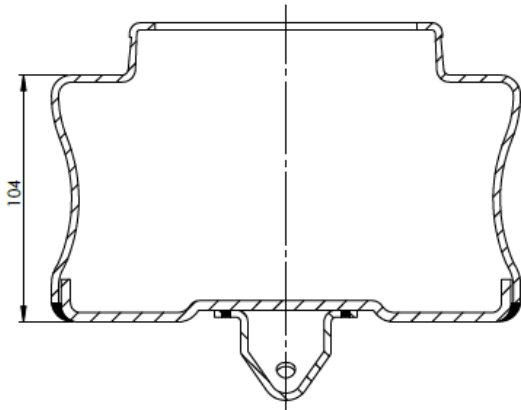

Product No: **712086**

Order No: **5512086.B**

FABIO REFERENCES

OEM REFERENCES

CROSS REFERENCES

PRODUCT NO	ORDER NO	VOLVO		AIRTECH	
347054-4B-C	400633	VOLVO	70 321 690	BLACKTECH	36108 K
347054-4B-1C	400644	VOLVO	70 321 692	CONTITECH	RML 73108 C
		VOLVO	20 573 108	PHOENIX	6604 NP 01
		VOLVO	70 313 718	VIBRACOUSTIC	1 DF 17-1
					V 1 DF16 E-1