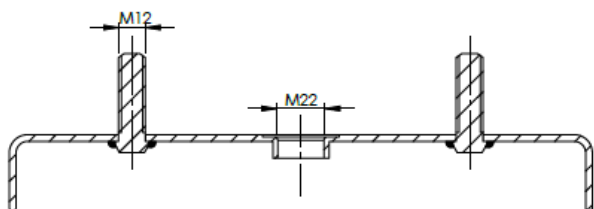

Product No: **711007**

Order No: **5511007.K**

FABIO REFERENCES

OEM REFERENCES

CROSS REFERENCES

PRODUCT NO	ORDER NO		
34940-S	300018		BLACKTECH 75133 CP2
34940-C	400021		BLACKTECH 7051 CP1
34940-1C	400022		BLACKTECH 75133 C3
34940-CPL	400023		BLACKTECH 7062 C
34940-1CPL	400713		BLACKTECH 7052 C
34940-2CPL	400714		BLACKTECH 7051 C
34941-S	300019		BLACKTECH 75133 CP5
34941-2S	300270		BLACKTECH 75268 C4
34941-C	400024		BLACKTECH 78643 C
34941-2C	400396		BLACKTECH 79002 A8
34941-CPL	400025		BLACKTECH V 1 DK 21
34941-1CPL	400715		BLACKTECH V 1D 21 A-4
34951-S	300021		FIRESTONE W01 M58 8643
34951-C	400131		FIRESTONE W01 M58 6297
34951-CPL	400439		FIRESTONE W01 M58 8612
3416004-C	400967		FIRESTONE W01 M58 6367
3416004-CPL	400968		FIRESTONE W01 M58 0756
342619-2CPL	400655		FIRESTONE W01 M58 8621
344007-2S	300220		FIRESTONE W01 M58 8668
344007-2C	400297		FIRESTONE W01 M58 8619
344022-3S	300420		FIRESTONE W01 M58 8620
344022-6S	300079		FIRESTONE W01 M58 8585
344022-3C	400029		FIRESTONE W01 M58 8609
344022-3CPL	400030		FIRESTONE W01 M58 8613
344022-4CPL	400447		CONTITECH 4157 N P14
344022-6CPL	400739		CONTITECH 4157 N P04
344022-99CPL	400876		CONTITECH 4022 N P05
344022-6C	400568		CONTITECH 4022 N P03
344157-4S	300052		CONTITECH 4022 N P02
344157-C	400139		CONTITECH 951 MB
344157-4CPL	400041		CONTITECH 941 MB
342626-S	300195		CONTITECH 940 MB
342626-CPL	400274		AIRTECH 39002-A8 CPP
342621-S	300309		AIRTECH 33708 C
342621-CPL	400480		AIRTECH 34157
348540-CPL	400825		AIRTECH 32619
			AIRTECH 32618
			AIRTECH 3941 K
			AIRTECH 3940-01K
			AIRTECH 3940