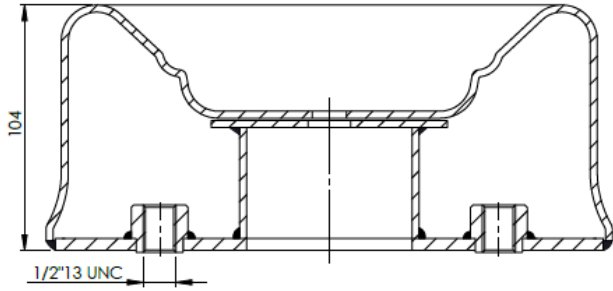

Product No: **722153**

Order No: **5522153.B**

FABIO REFERENCES

OEM REFERENCES

CROSS REFERENCES

PRODUCT NO	ORDER NO	RIDEWELL	1003588753C	GOODYEAR	1R 13 -119
448710-C	400302	WATSON & CHALIN	AS- 0098	GOODYEAR	1 R 13-102
449270-C	400317			GOODYEAR	1 R 13-077
449579-C	400376			BLACKTECH	RML 79270 C
448752-C	400336			FIRESTONE	W013589270
443155-C	400385			CONTITECH	9 10 13.5-5433