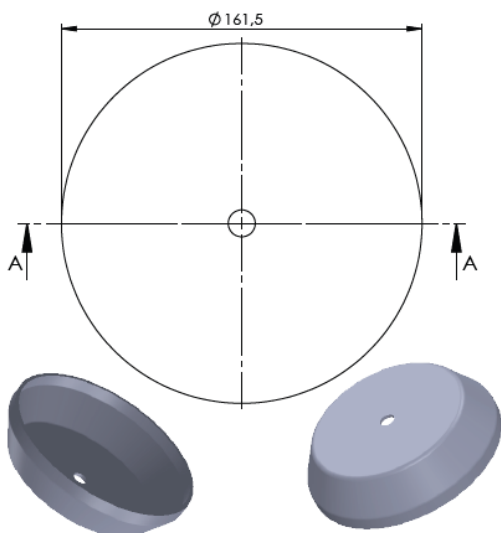

FABIO REFERENCES

OEM REFERENCES

CROSS REFERENCES

PRODUCT NO	ORDER NO		
946501-S	550059		
946502-S	550060		
946504-S	550061