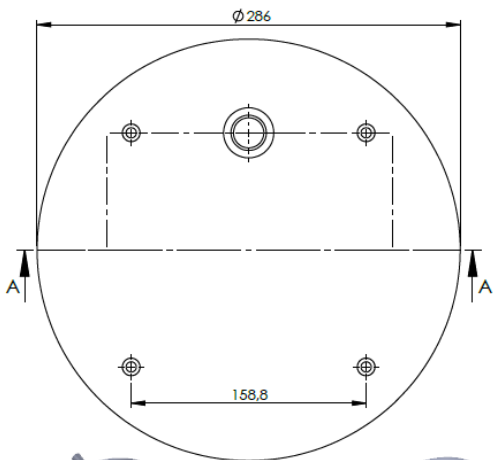

Product No: **711031**

Order No: **5511031.K**

FABIO REFERENCES

OEM REFERENCES

CROSS REFERENCES

PRODUCT NO	ORDER NO		
34810-S	300004		BLACKTECH 74520 C
34810-C	400093		BLACKTECH 71303 C
34810-3C	400393		BLACKTECH 7924 CP
34810-CPL	400178		BLACKTECH 7921 C
34813-S	300011		BLACKTECH 7023 C2
34813-C	400002		BLACKTECH 7924 C
34813-CPL	400150		BLACKTECH 75119 C
34912-S	300104		BLACKTECH 75139 C5
34912-C	400020		BLACKTECH 76884 C
344008-1S	300121		BLACKTECH V1 D 28 B-2
344008-1C	400153		BLACKTECH V1 D 28 D-2
344028-5S	300111		BLACKTECH V 1D28 C-12
344028-5C	400142		BLACKTECH V 1D 28 C12
346884-S	300142		GOODYEAR 1 R 14-721
346884-C	400065		GOODYEAR 1 R 13-805
349224-C	400941		GOODYEAR 1 R 14-059
348107-4C	400723		GOODYEAR 1 R 14-758
			GOODYEAR 1 R 14-705
			FIRESTONE W01-M58 7370
			FIRESTONE W01-M58 7380
			FIRESTONE W01-M58 8775
			FIRESTONE W01-M58 6345
			FIRESTONE W01 095 0132
			FIRESTONE W01 M58 7385
			FIRESTONE W01 M58 6364
			FIRESTONE W01 M58 7238
			DUNLOP D 13 B14
			DUNLOP D13B19
			CONTITECH 4028 N P05
			CONTITECH 4028 N P01
			CONTITECH 4008 N
			CONTITECH 810 MB
			CONTITECH 912 N P02
			CONTITECH 813 MB
			CF GOMMA 1 T 19 E-2
			AIRTECH 3913-03 K
			AIRTECH 391303 K
			AIRTECH 3810 K
			AIRTECH 3912 K
			AIRTECH 3813 K