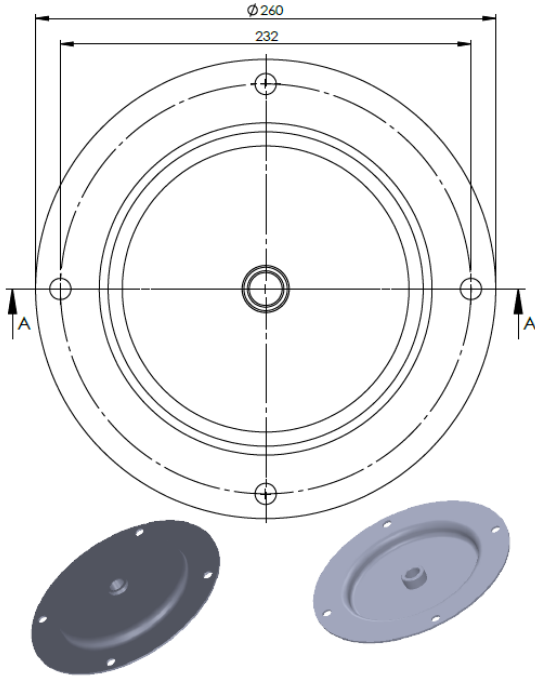

Product No: **713505**

Order No: **5513505.K**

FABIO REFERENCES

OEM REFERENCES

CROSS REFERENCES

PRODUCT NO	ORDER NO	GIGANT	881204	CONTITECH	FT 412-32 1/2 M10
2DC-300-1C	500103	GIGANT	881202	CONTITECH	FT 412-18 1/2 M10
3DC-300-1C	500056	GRANNING	15816	FIRESTONE	W01-R58-4062
3DC-300-4C	500059	GRANNING	15813	FIRESTONE	W01-R58-4062/12x3
3DC-300B-2C	500061	PIRELLI	T28B/ 90559	FIRESTONE	W01-R58-4061
		RENAULT	S45-S53	GOODYEAR	3B12-2452
		WEWELER	USN 410011KD	GOODYEAR	2B12-2452
		WEWELER	USN 510011KD	AKT	3B-300/ 115003
				AKT	2B-300/ 113000
				VIBRACOUSTIC	V2B49RB
				DUNLOP	12x3 SP 1542
				DUNLOP	SP 1541 NB
				CG GOMMA	T28B/90559
				CONNECT	TF 300-03
				CONNECT	TF 301-03

Product No: **713512**

Order No: **5513512**