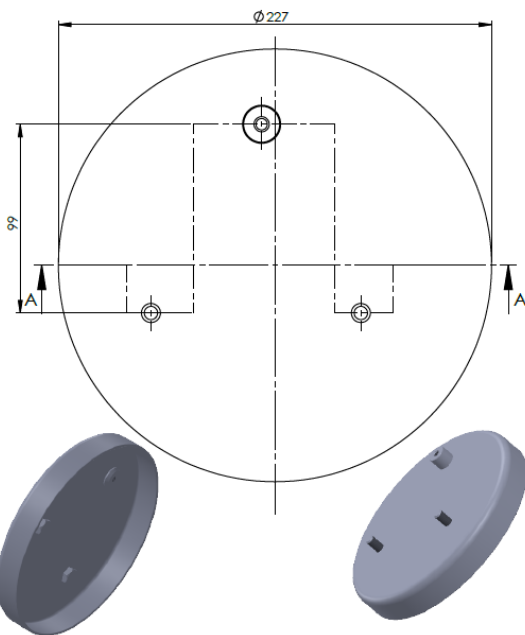

FABIO REFERENCES

OEM REFERENCES

CROSS REFERENCES

PRODUCT NO	ORDER NO		
349722-S	300408		
349722-CPL	400752