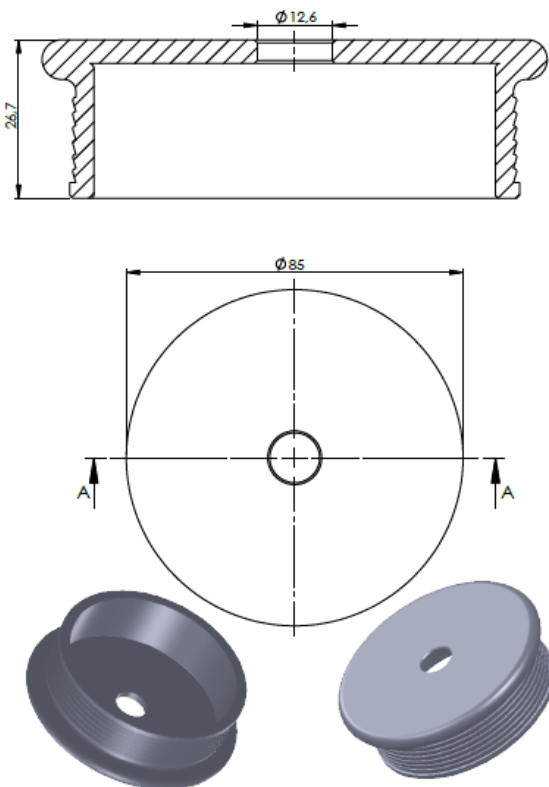

Product No: **840009**

Order No: **5584009.K**

FABIO REFERENCES

OEM REFERENCES

CROSS REFERENCES

PRODUCT NO	ORDER NO		CONNECT	CA 11028
945565-C	560065		CONNECT	C 11028
945565-S	550129		CONNECT	CA 11803
			CONNECT	C 321209