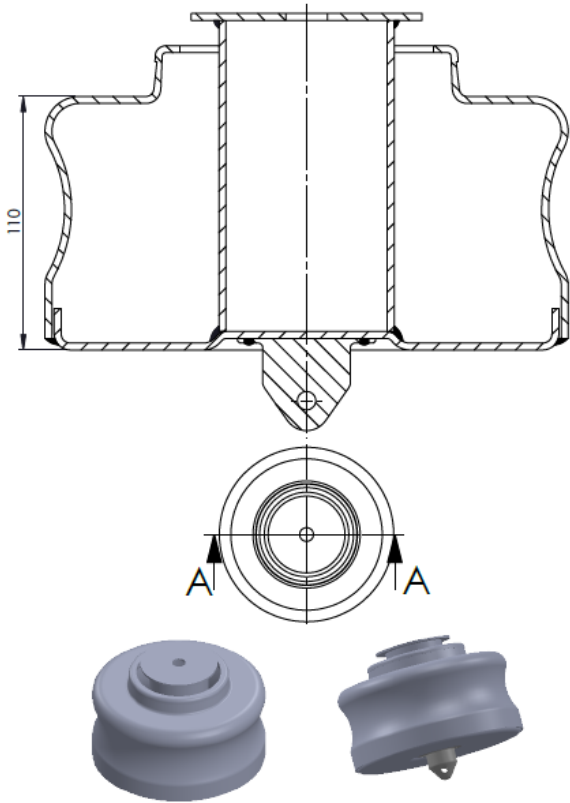

Product No: **712205**

Order No: **5512205.B**

FABIO REFERENCES

OEM REFERENCES

CROSS REFERENCES

PRODUCT NO	ORDER NO	VOLVO		AIRTECH	
346603-C	400147	VOLVO	3 171 693	CONTITECH	73311 M
346603-2C	400291	VOLVO	9 959 514	CONTITECH	9514 M
		VOLVO	20 573 311		

Product No: **712301**

Order No: **5512301.B**