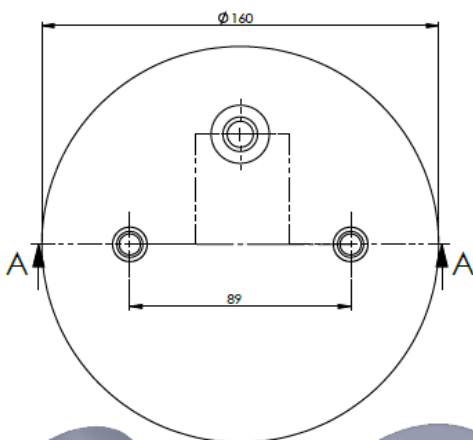

FABIO REFERENCES

OEM REFERENCES

CROSS REFERENCES

PRODUCT NO	ORDER NO		PHOENIX	SP 2B 12R
347003-CPL	400550		GOODYEAR	2B 9-201
347003-S	300336		GART	9"1/450 9201
2DC-220-4C	500008		FIRESTONE	W01 M58 6887
2DC-220-18C	500043		CONTITECH	FD 20-25 1/4 M10
2DC-225-3C	500092		CONTITECH	FD 20-19 1/4 M10
			CONTITECH	FS 200-16 P01
			CF GOMMA	T291/2 291.2.200
			CF GOMMA	T20
			AIRKRAFT	2B-220-3
			AIRKRAFT	2B-220
			BLACKTECH	1C 21-170 P02
			BLACKTECH	2C 21-210 P01
			BLACKTECH	2C 211-220 P01