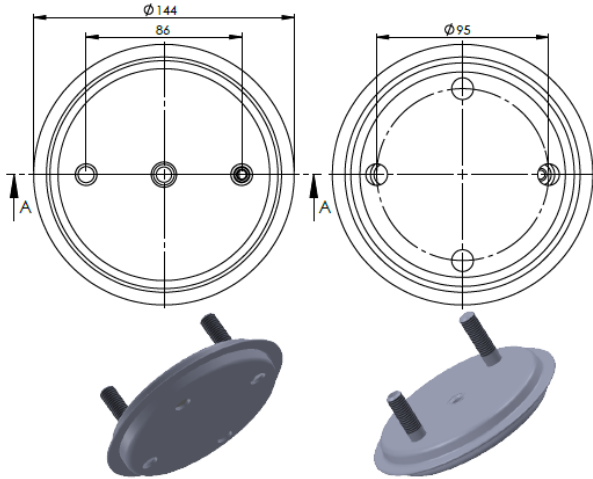

Product No: **713010**

Order No: **5513010.K**

FABIO REFERENCES

OEM REFERENCES

CROSS REFERENCES

PRODUCT NO	ORDER NO		
34112-C	400235		
344112-C	400243		

Product No: **713002**

Order No: **5513002.K**