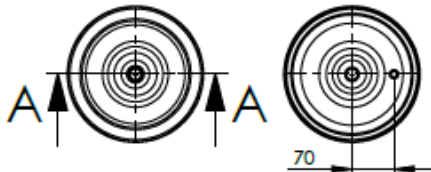

FABIO REFERENCES

OEM REFERENCES

CROSS REFERENCES

PRODUCT NO	ORDER NO	SCANIA	1379392	AIRTECH	34913 K
343608-C	400236	SCANIA	1440294	BLACKTECH	RML 75024 C
343608-1C	400641			CF GOMMA	1T 19E -93
343691-C	400245			CONTITECH	4913 NP 02
				DUNLOP	D14B42
				FIRESTONE	1T19F-14 095 0366
				FIRESTONE	1T19FR-13 M58 8098
				FIRESTONE	1T19L-14 095-0500
				GOODYEAR	1R14-753
				PHOENIX	1 D 28 H-16
				VIBRACOUSTIC	V 1 D 28 H-16