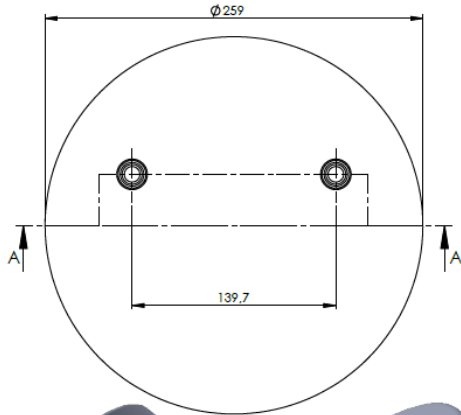

Product No: **721173**

Order No: **5521173.K**

FABIO REFERENCES

OEM REFERENCES

CROSS REFERENCES

PRODUCT NO	ORDER NO			
4487709-S	300224		FIRESTONE	W01 358 8755
448709-CPL	400301		FIRESTONE	W01 358 8751
448709-C	400879		FIRESTONE	W01 358 8709
448710-C	400879		FIRESTONE	1T17 B-5
448710-C	400302		FIRESTONE	1T 17 CA-5
448710-S	300225		CONTITECH	10 10.5-15 P 460
448755-S	300250		CONTITECH	10 10-16 S 460
448755-C	400332		AIRTECH	38755 CPP
448708-CPL	400364		AIRTECH	38709 CPP
448708-C	400659		GOODYEAR	1 R12 124
448614-C	400605		BLACKTECH	78709
			BLACKTECH	78709 CP
			BLACKTECH	78755
			BLACKTECH	78755 C