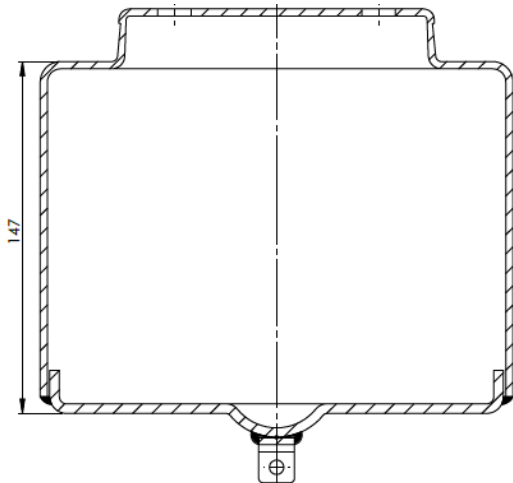

FABIO REFERENCES

OEM REFERENCES

CROSS REFERENCES

PRODUCT NO	ORDER NO			
344713-2C	400052