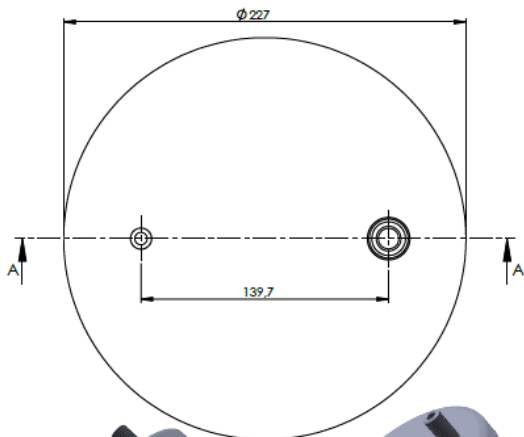

FABIO REFERENCES

OEM REFERENCES

CROSS REFERENCES

PRODUCT NO	ORDER NO		
341163-CPL	400661		
341163-S	300387