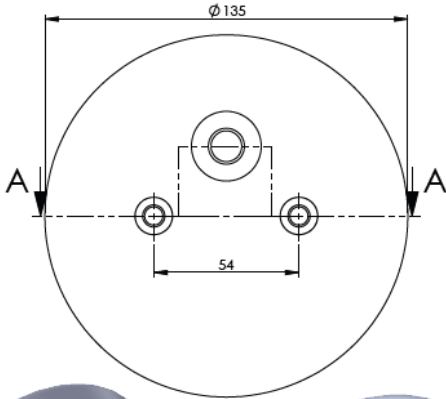

Product No: **711542**

Order No: **5511542.K**

FABIO REFERENCES

OEM REFERENCES

CROSS REFERENCES

PRODUCT NO	ORDER NO		PHOENIX	SP 2B 07R
2DC-178-3C	500253		GOODYEAR	2BB-550
2DC-180-1C	500080		AIRKRAFT	2B-180