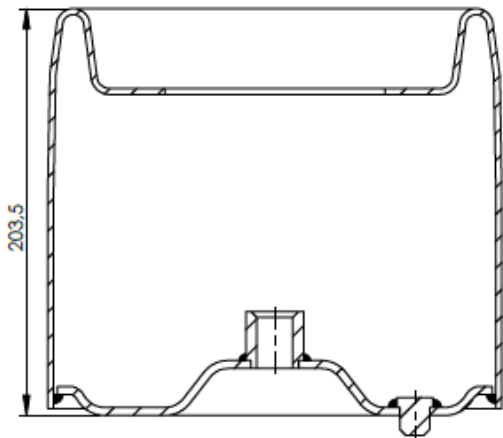

FABIO REFERENCES

OEM REFERENCES

CROSS REFERENCES

PRODUCT NO	ORDER NO	SCANIA	1379392	AIRTECH	34913 K
343608-C	400236	SCANIA	1440294	BLACKTECH	RML 75024 C
343608-1C	400641			CF GOMMA	1T 19E -93
343691-C	400245			CONTITECH	4913 NP 02
				DUNLOP	D14B42
				FIRESTONE	1T19F-14 095 0366
				FIRESTONE	1T19FR-13 M58 8098
				FIRESTONE	1T19L-14 095-0500
				GOODYEAR	1R14-753
				PHOENIX	1 D 28 H-16
				VIBRACOUSTIC	V 1 D 28 H-16