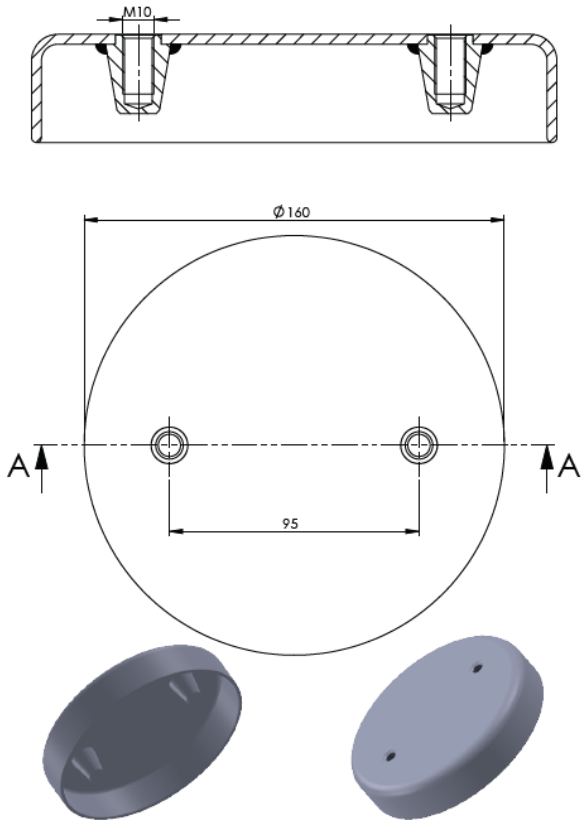

Product No: **711525**

Order No: **5511525.K**

FABIO REFERENCES

OEM REFERENCES

CROSS REFERENCES

PRODUCT NO	ORDER NO		DUNLOP	9"1/4x1 509203
2DC-220-13C	500018		AIRKRAFT	2B-220-3