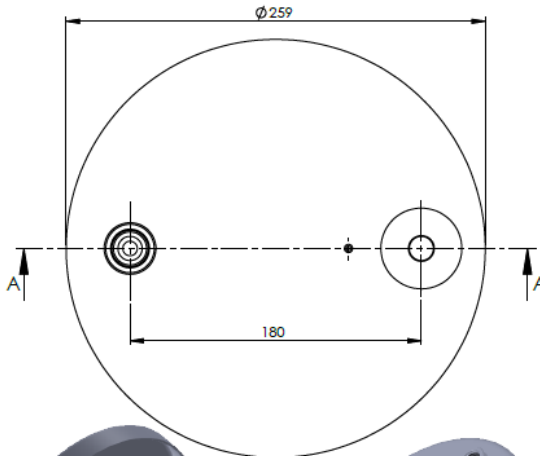

Product No: **711315**

Order No: **5511315.K**

FABIO REFERENCES

OEM REFERENCES

CROSS REFERENCES

PRODUCT NO	ORDER NO		
346122-2S	300362		
346122-2CPL	400593		
346120-CPL	400623		
346126-C	400647		
346126-S	300498		

3/8"16 UNC   3/4"14 NPT

Product No: **721321**

Order No: **5521321.K**