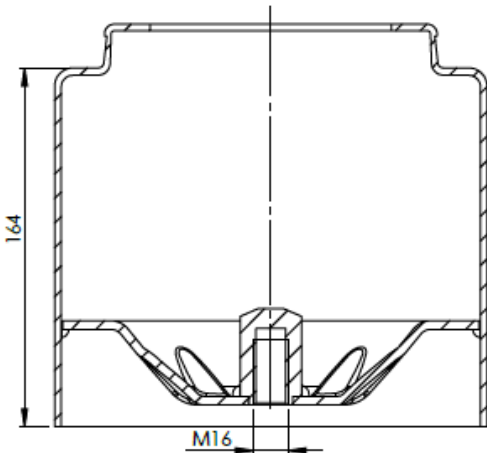

FABIO REFERENCES

OEM REFERENCES

CROSS REFERENCES

PRODUCT NO	ORDER NO	MERCEDES-EVOBUS	A 942 320 28 21	AIRTECH	34390-01K
344390-1C	400050	MERCEDES-EVOBUS	A 941 320 04 18	BLACKTECH	RML 95401 C21
344390-2C	400051	MERCEDES-EVOBUS	A 942 320 01 21	CONTITECH	4390 NP 01
344390-3C	400090	MERCEDES-EVOBUS	A 942 328 00 01	DUNLOP	D12T11
344390-4C	400091	MERCEDES-EVOBUS	A 942 320 02 21	FIRESTONE	W01 M588514
344390-10C	400156	MERCEDES-EVOBUS	A 942 320 49 21	GOODYEAR	9506
344390-20C	400157			PHOENIX	1 KF 21-2
344390-30C	400158			VIBRACOUSTIC	V 1 KD 21-1
344390-40C	400159				
344737-2C	400055				
344737-20C	400161				
346123-C	400598				
346122-1C	400686				

M16