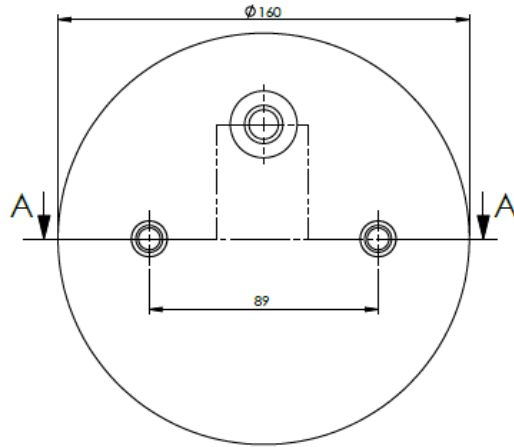

Product No: **711512**

Order No: **5511512.K**

FABIO REFERENCES

OEM REFERENCES

CROSS REFERENCES

PRODUCT NO	ORDER NO		PHOENIX	SP 2B 12R
347003-CPL	400550		GOODYEAR	2B 9-201
347003-S	300336		GART	9"1/450 9201
2DC-220-4C	500008		FIRESTONE	W01 M58 6887
2DC-220-18C	500043		CONTITECH	FD 20-25 1/4 M10
2DC-225-3C	500092		CONTITECH	FD 20-19 1/4 M10
			CONTITECH	FS 200-16 P01
			CF GOMMA	T291/2 291.2.200
			CF GOMMA	T20
			AIRKRAFT	2B-220-3
			AIRKRAFT	2B-220
			BLACKTECH	1C 21-170 P02
			BLACKTECH	2C 21-210 P01
			BLACKTECH	2C 211-220 P01

Product No: **711511**

Order No: **5511511.K**

FABIO REFERENCES

OEM REFERENCES

CROSS REFERENCES

PRODUCT NO	ORDER NO		BLACKTECH	2C 21-210 P13
2DC-220-1C	500006		TAURUS	T20L207065
2DC-220-3C	500007		PHOENIX	SP 2B 12 R-5
2DC-225-7C	500096		GOODYEAR	2B9-287
			FIRESTONE	W01 M58 7894
			FIRESTONE	20F
			DUNLOP	S 09280(9"1/4X2A.NB)
			DUNLOP	S09280(9"1/4X2NB)
			CONTITECH	FD 200-25 P02
			CONTITECH	FD 200-19 P04
			BLACKTECH	2C 21-210 P22
			BLACKTECH	2C 211-220 P03
			BLACKTECH	2C 211-220 P04