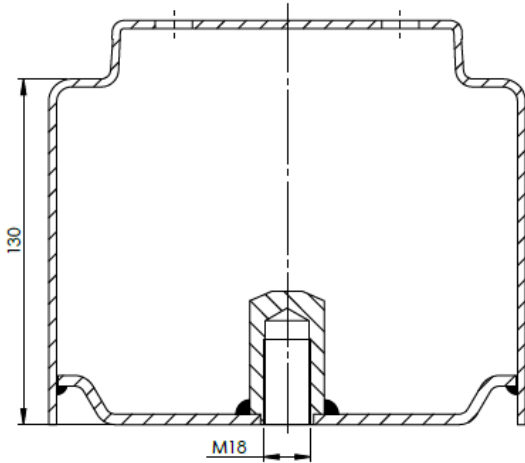

Product No: **712137**

Order No: **5512137.B**

FABIO REFERENCES

OEM REFERENCES

CROSS REFERENCES

PRODUCT NO	ORDER NO		
344882-5C	400099		
344885-C	400200		
344862-C	400440		
34884-4B-2C	400690		
344878-C	400660		
34883-C	400689