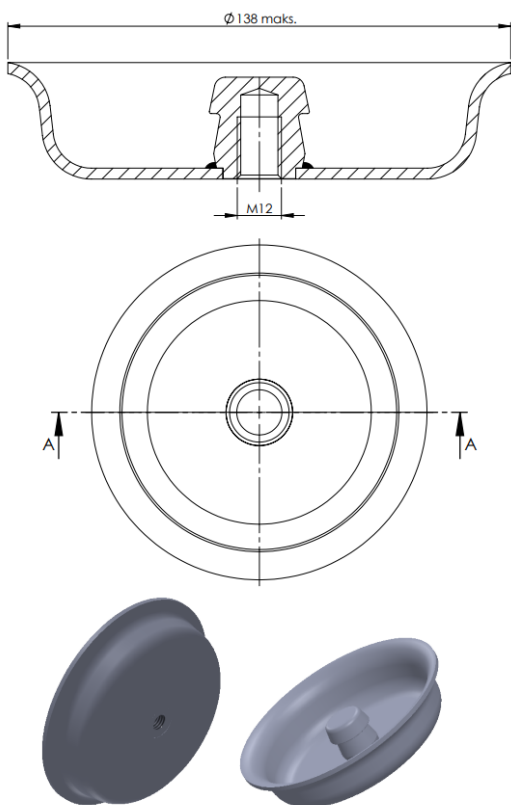

PRODUCT NO	ORDER NO	GRANNING		TAURUS	
34113-150-S	300049	GRANNING	15773	TAURUS	UR 504-13
34113-150-C	400071	GRANNING	16099	TAURUS	KR 725-28
34113-150-CPL	400755	GRANNING	15671	TAURUS	KR 509-9131
34808-VT	300002			GOODYEAR	1 R12-709
341209-S	300143			GOODYEAR	1 R11-714
341209-C	400083			GOODYEAR	1 R12-719
341306-10S	300144			GOODYEAR	1 R12-721
341306-10C	400084			GART	D278H 278.4.514
3416004-C	400967			FIRESTONE	W01 M58 0687
3416004-CPL	400968			FIRESTONE	W01 M58 6367
344004-3S	300422			FIRESTONE	W01 358 9361
344004-3C	400027			FIRESTONE	W01 358 0734
344004-3CPL	400028			FIRESTONE	W01 379 9131
344022-1S	300062			FIRESTONE	W01 M58 6318
344022-3S	300420			DUNLOP	D12 B06/10
344022-3C	400029			CONTITECH	809 NTB
344022-3CPL	400030			CONTITECH	4022 N P03
344022-6C	400568			CONTITECH	4156 N P07
344150-VT	300026			CONTITECH	4156 N P05
344154-1S	300028			CONTITECH	4156 N P09
344154-5S	300426			CF GOMMA	1 T 323-40/96864
344154-6S	300124			AIRTECH	3809 NT
344154-1C	400035			AIRTECH	32618
344154-5C	400097			AIRTECH	34156 K
344154-6C	400140			AIRTECH	34156
344154-5CPL	400034			AIRTECH	34159-02 KPP
344154-6CPL	400036			AIRTECH	36318
344156-VT	300029			AIRTECH	391210
344156-3S	300127			BLACKTECH	74514 C
344156-5S	300031			BLACKTECH	76318
344156-6S	300030			BLACKTECH	75260 CP9
344156-16S	300114			BLACKTECH	75267-5
344156-18S	300428			BLACKTECH	75267 C7
344156-19S	300447			BLACKTECH	75133 C3
344156-3C	400039			BLACKTECH	7910 SP
344156-6C	400098				
344156-7C	400141				
344156-9C	400658				
344156-17C	400499				
344156-18C	400588				
344156-19C	400794				
344156-18CPL	400749				
344156-CPL	400037				
344156-2CPL	400038				
344156-7CPL	400040				
344156-8CPL	400721				
344159-3S	300034				
344159-5S	300033				
344157-7S	300433				
344159-12S	300271				
344159-C	400043				
344159-3C	400046				
344159-5C	400048				
344159-7C	400771				
344159-12C	400172				
344159-17C	400909				
344159-2CPL	400045				
344159-3CPL	400181				
344159-4CPL	400047				
344159-10CPL	400049				
344159-15C	400614				
344159-14CPL	400729				
344922-S	300154				
344922-C	400102				
344922-CPL	400206				
346238-CPL	400555