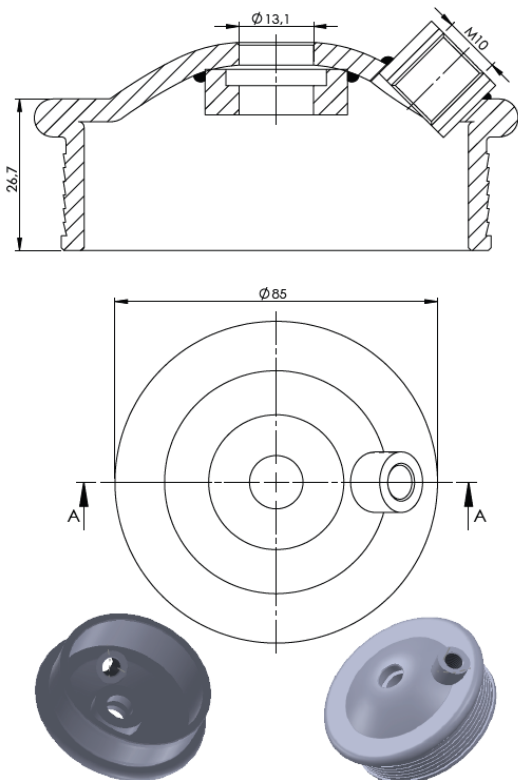

Product No: **840006**

Order No: **5584006.K**

FABIO REFERENCES

OEM REFERENCES

CROSS REFERENCES

PRODUCT NO	ORDER NO	VOLVO	3172984	CONNECT	CA 11027
		VOLVO	1629719		
		VOLVO	1629724		

Product No: **840032**

Order No: **5584032.K**