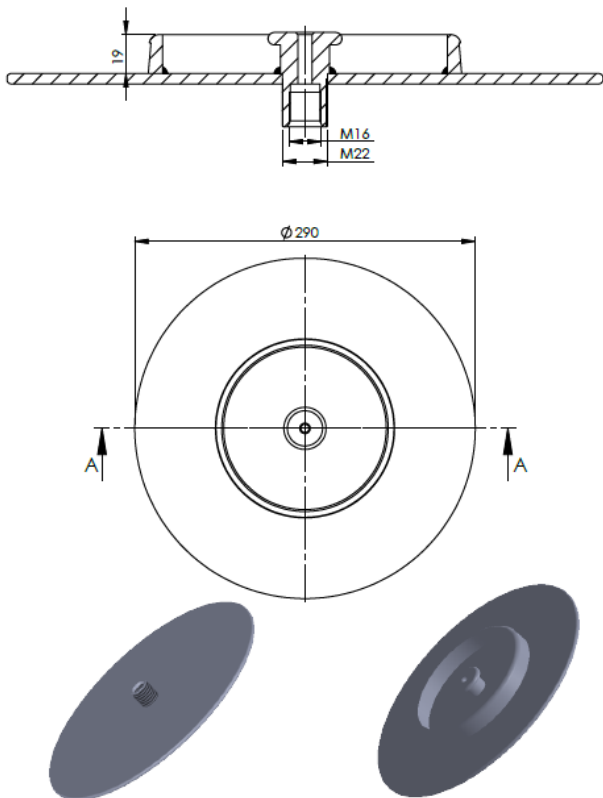

Product No: **716037**

Order No: **5516037.K**

FABIO REFERENCES

OEM REFERENCES

CROSS REFERENCES

PRODUCT NO	ORDER NO		
347001-C	400830		

Product No: **716007**

Order No: **5516007.K**