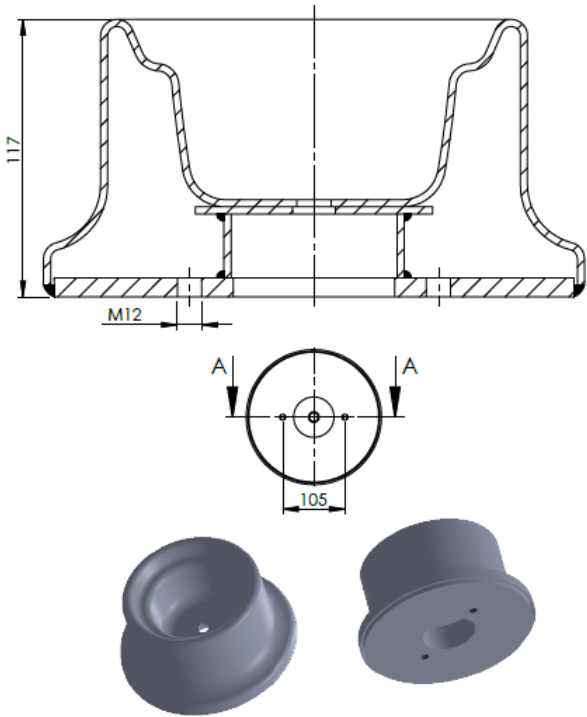

Product No: **712068**

Order No: **5512068.B**

FABIO REFERENCES

OEM REFERENCES

CROSS REFERENCES

PRODUCT NO	ORDER NO	SCANIA	1394997	AIRTECH	36251 K
346251-C	400115	SCANIA	1314903	BLACKTECH	RML 76251 C
347313-C	400117	SCANIA	1402423	FIRESTONE	W01 M58 6251
		SCANIA	1865759	GOODYEAR	1R 11-826
		SCANIA	1863244		

Product No: **712338**

Order No: **5512338.B**