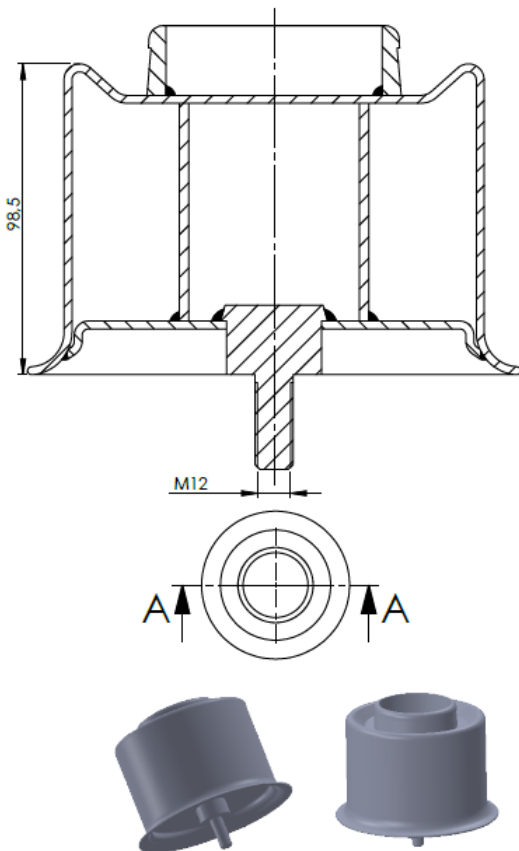

FABIO REFERENCES

OEM REFERENCES

CROSS REFERENCES

PRODUCT NO	ORDER NO