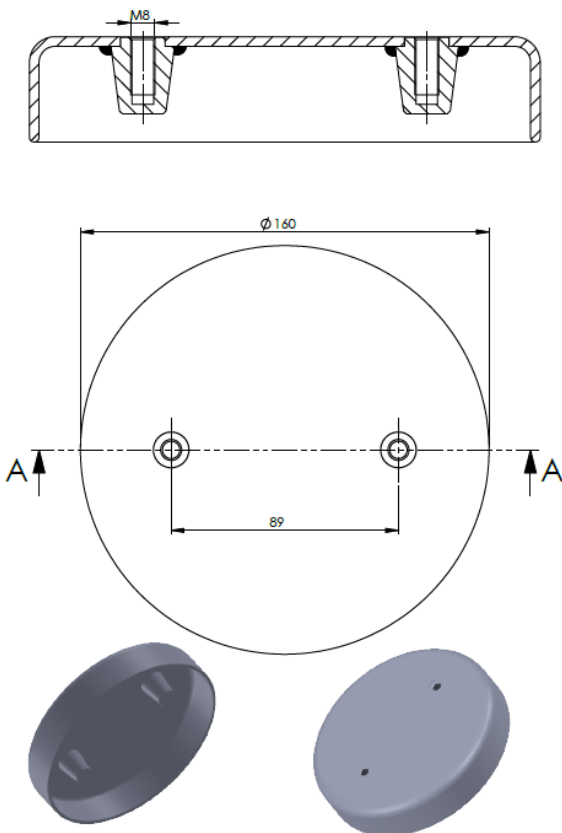

FABIO REFERENCES

OEM REFERENCES

CROSS REFERENCES

PRODUCT NO	ORDER NO		PHOENIX	SP 2B12 R-1
1SC-220-1C	500002		GOODYEAR	2B9-269
1SC-220-6C	500353		GOODYEAR	2B9-223
2DC-220-5C	500009		FIRESTONE	W01 M58 7394 C
2DC-220-12C	500017		FIRESTONE	20-2
2DC-220-22C	500051		CONTITECH	FD 200-25 1/4 M8 60055
2DC-225-15C	500178		CONTITECH	FD 200-25 1/4 M8
2DC-225-24C	500277		CONTITECH	FD 200-19 3/4 M8
			CONTITECH	FD 200-19 1/4 M8
			CONTITECH	FD 200-22 3/4 M8
			AIRKRAFT	1B-220
			BLACKTECH	2C 21-210 P04
			BLACKTECH	2C 21-210 P05
			BLACKTECH	2C 21-210 P06
			BLACKTECH	2C 211-220 P02