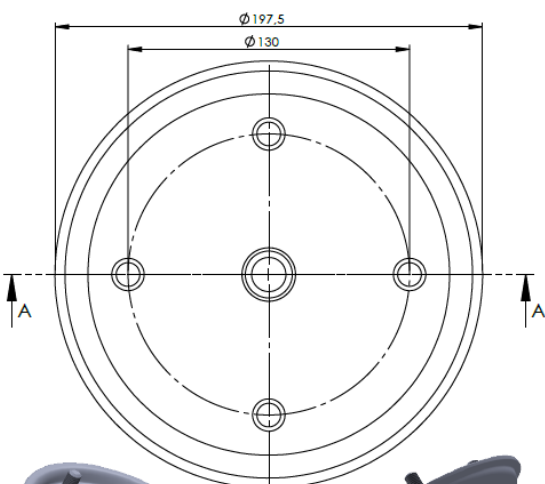

FABIO REFERENCES

OEM REFERENCES

CROSS REFERENCES

PRODUCT NO	ORDER NO		
34725-6C	400610	CONTITECH	2725 N P01
		BLACKTECH	RML 73836 C