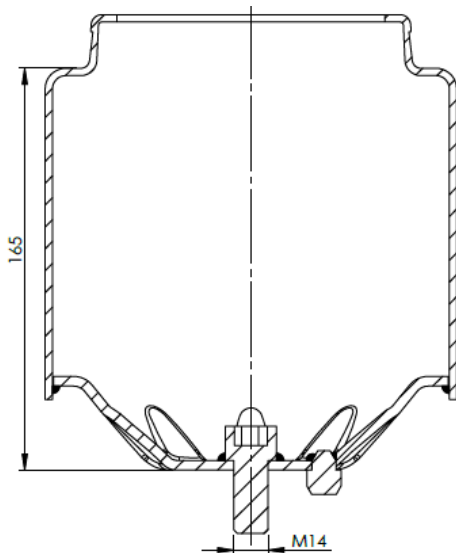

FABIO REFERENCES

OEM REFERENCES

CROSS REFERENCES

PRODUCT NO	ORDER NO		CONTITECH	4570 N P02
344570-C	400591			
344570-2C	400812			
344571-C	400602			
344571-1C	400735