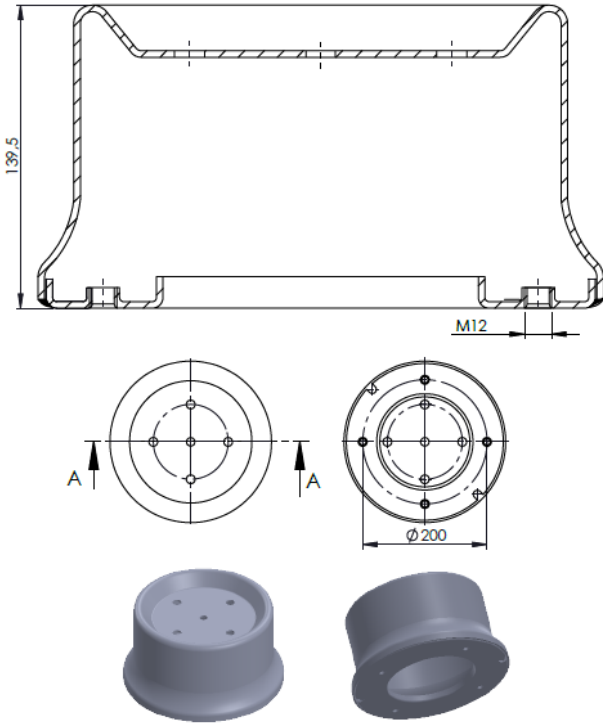

Product No: **712003**

Order No: **5512003.K**

FABIO REFERENCES

OEM REFERENCES

CROSS REFERENCES

PRODUCT NO	ORDER NO	SAF	3.229.0027.00	AIRTECH	32918 K
34810-C	400093	SAF	3.229.2127.00	BLACKTECH	RML 7921 C
34810-51C	400188	SAF	3.229.2227.00	CF GOMMA	1T 19 E-1 205456
34810-3C	400393			CONTITECH	810 MB
34810-50C	400748			DUNLOP	D13 B25
34810-15C	400562			FIRESTONE	W01 M58 6338
344810-5C	400122			GOODYEAR	1R14-730
344810-50C	400859			PHOENIX	1 D 28 A-10
344810-8C	400497			VIBRACOUSTIC	V 1 D 28A-10
344810-51C	400861				
34810-5C	400444				
341963-C	400929				
342074-C	400950