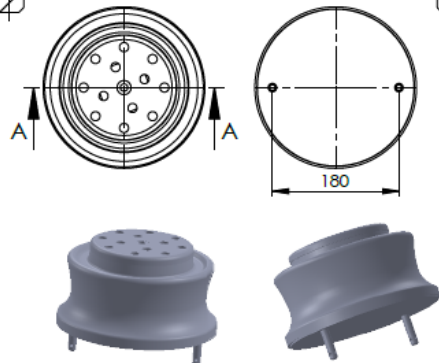

Product No: **712057**

Order No: **5512057.B**

FABIO REFERENCES

OEM REFERENCES

CROSS REFERENCES

PRODUCT NO	ORDER NO	SCANIA	488265	FIRESTONE	W015158192
3440301-C	400105	SCANIA	1440301	BLACKTECH	RML 70301 C
3440301-1C	400871	SCANIA	470920	AIRTECH	330301 K
346237-C	400250			GOODYEAR	1R 13 746
346237-1C	400956