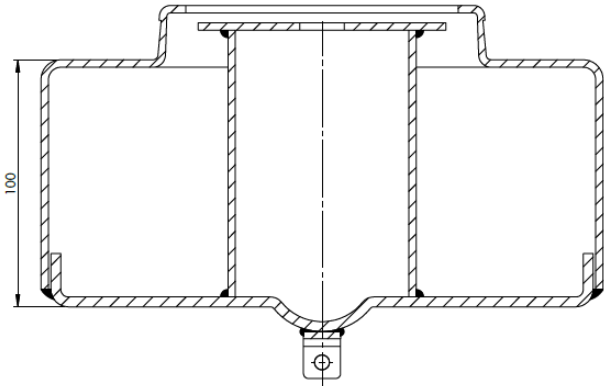

Product No: **712069**

Order No: **5512069.B**

FABIO REFERENCES

OEM REFERENCES

CROSS REFERENCES

PRODUCT NO	ORDER NO	VOLVO		AIRTECH	
346609-C	400182	VOLVO	20 452 138	AIRTECH	34925 K
346762-C	400183	VOLVO	20 554 761	AIRTECH	36762 K
		VOLVO	1 075 365	BLACKTECH	RML 74925 C
		VOLVO	1 629 782	BLACKTECH	RML 74762 C
				CONTITECH	4925 N
				CONTITECH	6609 N P01

Product No: **712132**

Order No: **5512132.B**