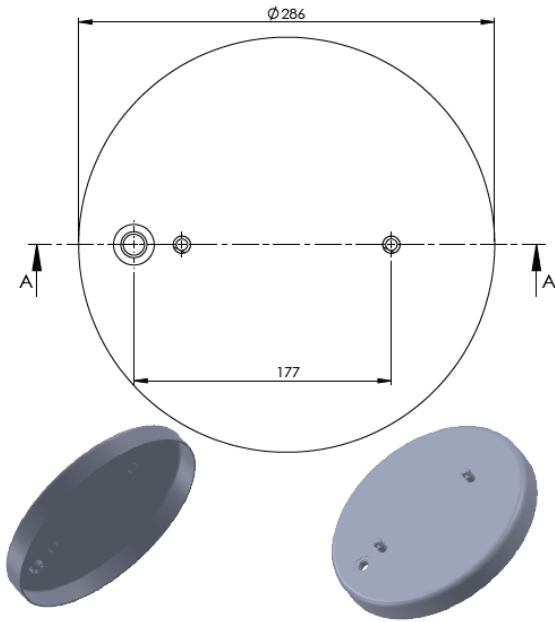

FABIO REFERENCES

OEM REFERENCES

CROSS REFERENCES

PRODUCT NO	ORDER NO		
343691-S	300174		
343691-C	400245		
344913-2S	300043		
344913-2C	400063		
344913-1C	400717