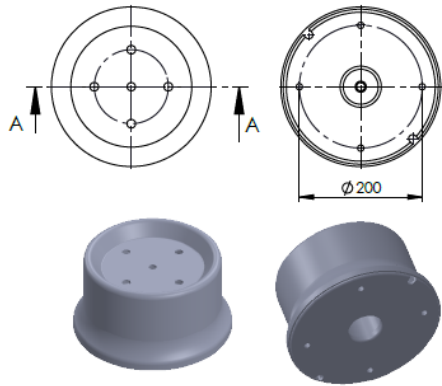

Product No: **722155**

Order No: **5522155.B**

FABIO REFERENCES

OEM REFERENCES

CROSS REFERENCES

PRODUCT NO	ORDER NO		CONTITECH	11 10.5-17 A 316
449121-C	400308		FIRESTONE	W01 3589 177
449177-C	400313		GOODYEAR	1R14-028
449141-C	400387			
449144-C	400475			

Product No: **712169**

Order No: **5512169.B**