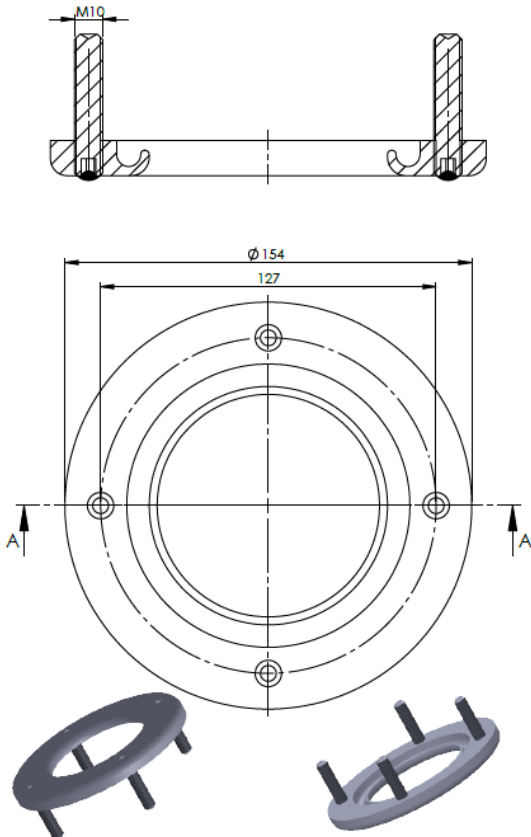

Product No: **713519**

Order No: **5513519.K**

FABIO REFERENCES

OEM REFERENCES

CROSS REFERENCES

PRODUCT NO	ORDER NO		
2DC-150-3C	500126		
2DC-150-4C	500127