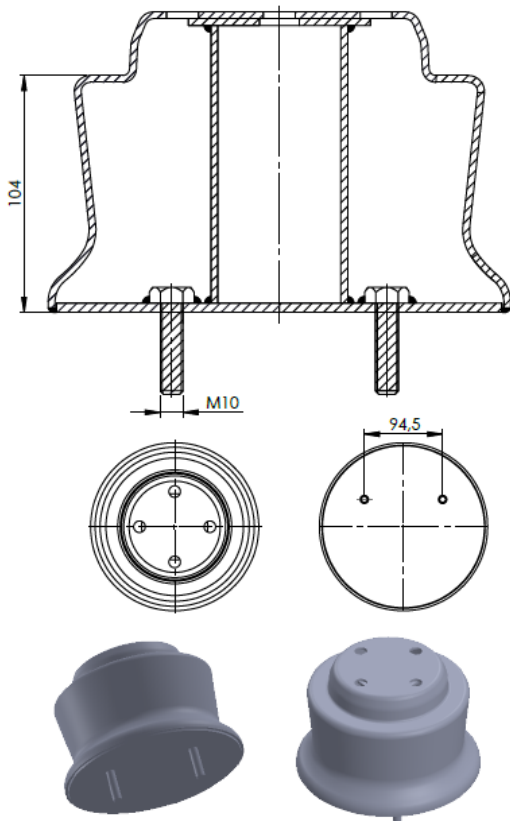

Product No: **712225**

Order No: **5512225.B**

FABIO REFERENCES

OEM REFERENCES

CROSS REFERENCES

PRODUCT NO	ORDER NO	VOLVO	205 358 76	AIRTECH	36877 T
349080-C	400414	VOLVO	205 358 75		
		VOLVO	205 358 74		
		VOLVO	205 358 77		

Product No: **712381**

Order No: **5512381.B**