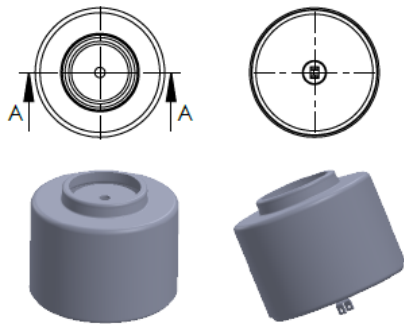

Product No: **712072**

Order No: **5512072.B**

FABIO REFERENCES

OEM REFERENCES

CROSS REFERENCES

PRODUCT NO	ORDER NO	VOLVO	20 452 136	CONTITECH	4718 NP 01
344718-1C	400053	VOLVO	1 075 363	BLACKTECH	RML 75829 C
346760-C	400184	VOLVO	815 81 44	AIRTECH	34718 K
		VOLVO	815 81 41		
		VOLVO	20 554 759		
		VOLVO	1 629 718		

Product No: **712370**

Order No: **5512370.B**