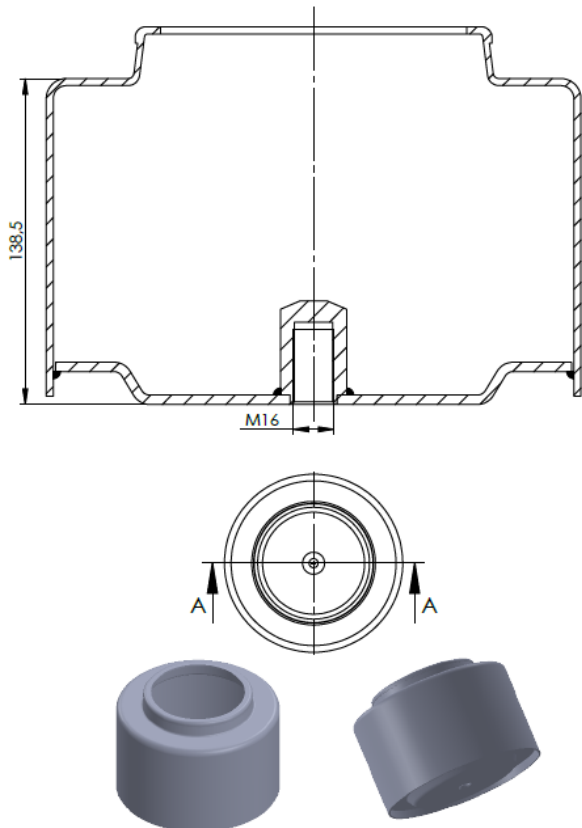

Product No: **712046**

Order No: **5512046.B**

FABIO REFERENCES

OEM REFERENCES

CROSS REFERENCES

PRODUCT NO	ORDER NO	DAF	1 697 678	AIRTECH	3836 K
34836-C	400743	DAF	0 388 165	BLACKTECH	RML 7947 C1
34836-2C	400014			CONTITECH	836 M K1
34836-14C	400473			CONTITECH	836 M2 K1
341850-C	400241			DUNLOP	D13 B32
				FIRESTONE	W01 M58 8722
				GOODYEAR	1R12-711
				GOODYEAR	1R12-712
				PHOENIX	1 DF 25
				PHOENIX	1 DF 11
				PHOENIX	1 DF 13
				VIBRACOUSTIC	V 1 DF 25
				VIBRACOUSTIC	V 1 DF 11
				VIBRACOUSTIC	V 1 DF 13