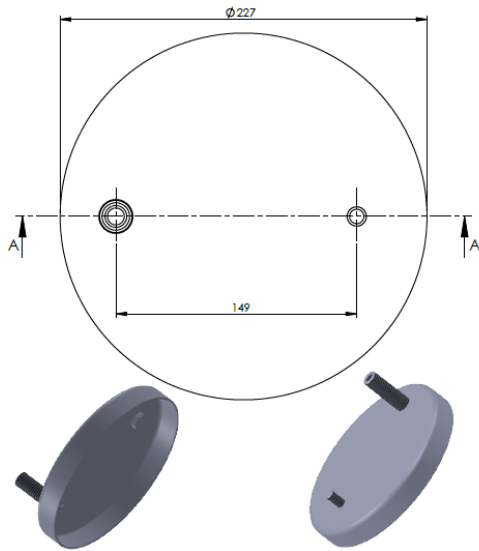

FABIO REFERENCES

OEM REFERENCES

CROSS REFERENCES

PRODUCT NO	ORDER NO		
2DC-180-13C	500352		

Product No: **711293**

Order No: **5511293.K**

FABIO REFERENCES

OEM REFERENCES