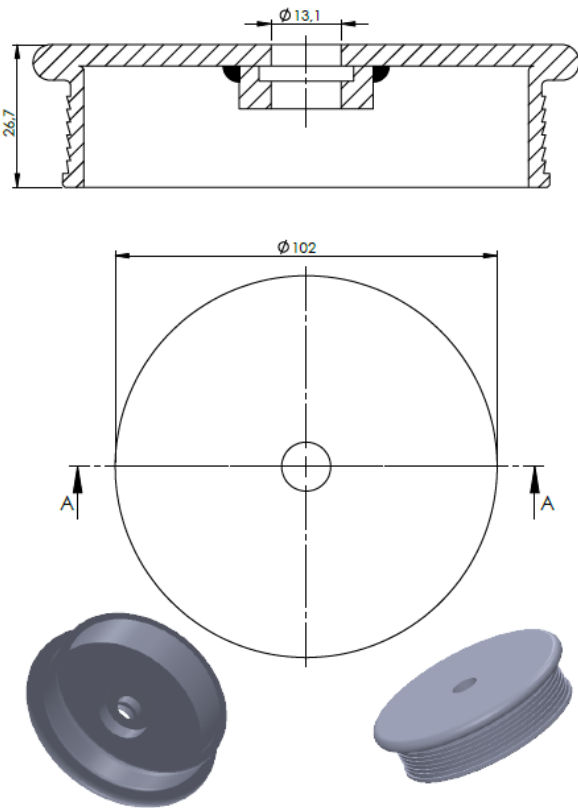

Product No: **840011**

Order No: **5584011.K**

FABIO REFERENCES

OEM REFERENCES

CROSS REFERENCES

PRODUCT NO	ORDER NO		
945253-C	550016		
945253-S	550017		
945254-C	560017		
945254-S	550018		
945255-C	560018		
945255-S	550019		
945256-C	560019		
945256-S	550020		

Product No: **840021**

Order No: **5584021.K**