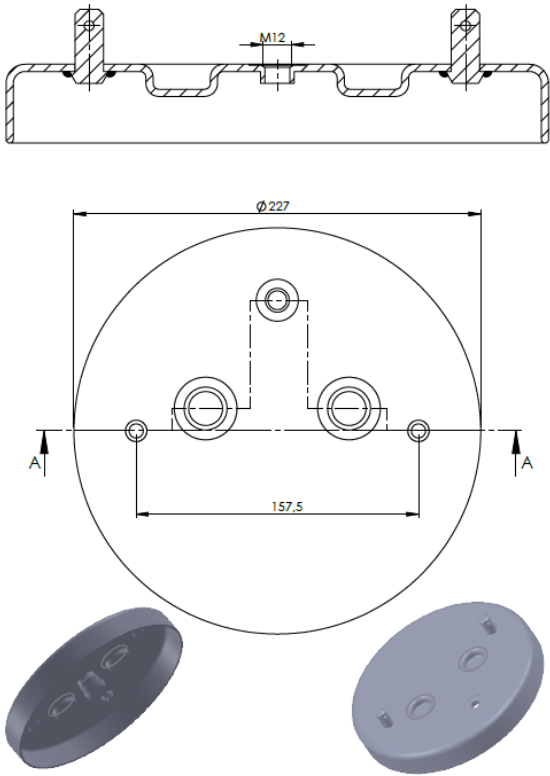

Product No: **711136**

Order No: **5511136.K**

FABIO REFERENCES

OEM REFERENCES

CROSS REFERENCES

PRODUCT NO	ORDER NO		
346198-S	300176		
346198-C	400246		
346198-1C	400953		
346199-S	300054		
346199-C	400077		
346200-S	300055		
346200-C	400078		
346702-C	400695		
346702-S	300404		

Product No: **721232**

Order No: **5521232.K**