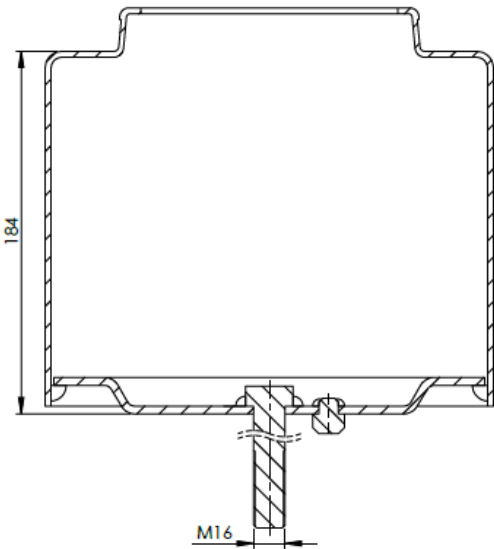

FABIO REFERENCES

OEM REFERENCES

CROSS REFERENCES

PRODUCT NO	ORDER NO	VOLVO	22058739	CONTITECH	4562 N P03
344562-C	400649				

Product No: **722194**

Order No: **5522194.B**

FABIO REFERENCES

OEM REFERENCES