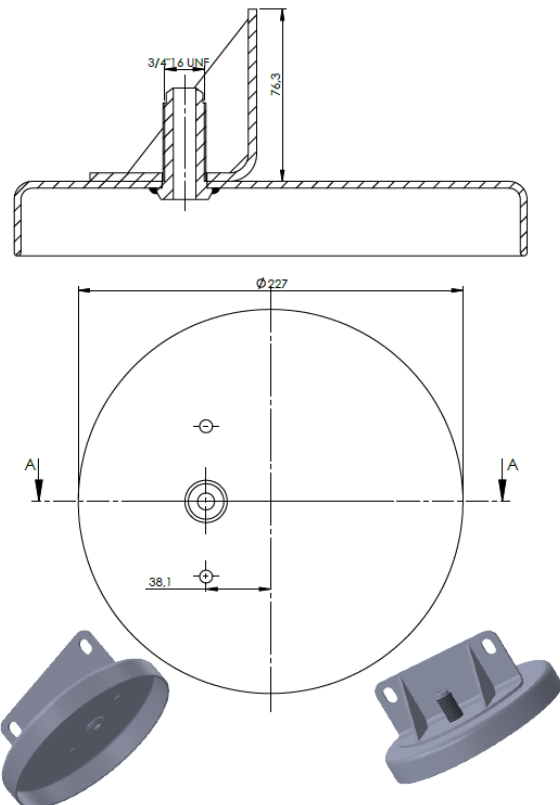

FABIO REFERENCES

OEM REFERENCES

CROSS REFERENCES

PRODUCT NO	ORDER NO		
449617-C	400453		
449617-CPL	400509		
449618-C	400454