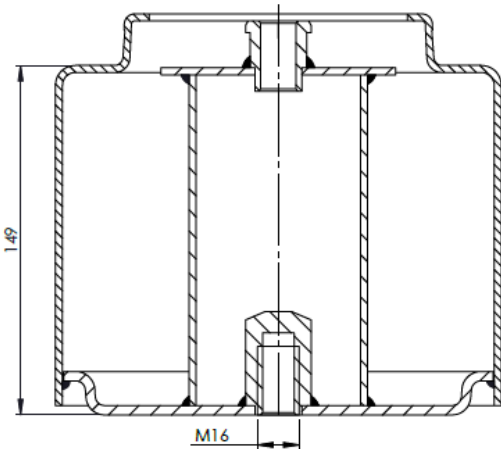

FABIO REFERENCES

OEM REFERENCES

CROSS REFERENCES

PRODUCT NO	ORDER NO		
341885-C	400443