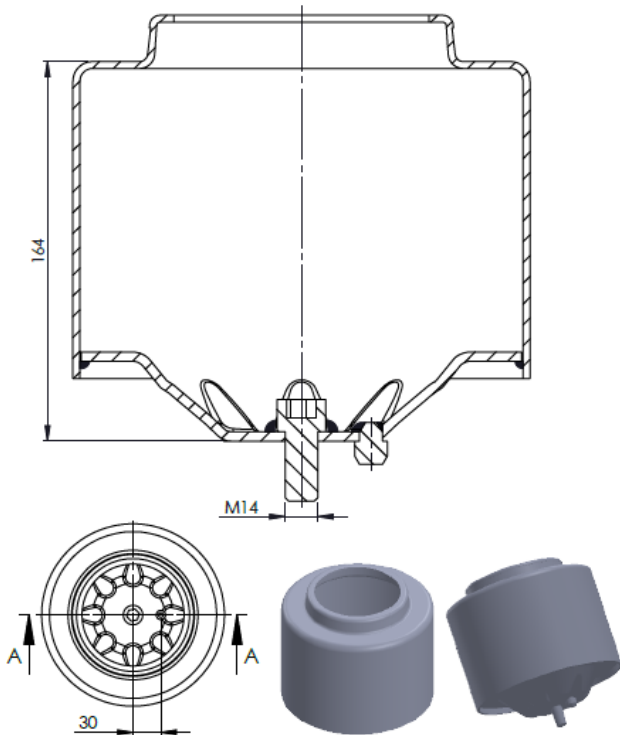

Product No: **712284**

Order No: **5512284.B**

FABIO REFERENCES

OEM REFERENCES

CROSS REFERENCES

PRODUCT NO	ORDER NO	VOLVO	22 058 737	AIRTECH	34560 C
344560-C	400590	VOLVO	21 224 745	AIRTECH	137652
				FIRESTONE	W01-M58-6088
				CONTITECH	4560 N P02

Product No: **712186**

Order No: **5512186.B**