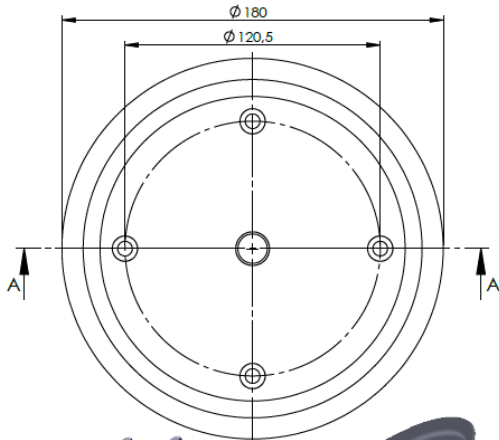

Product No: **713006**

Order No: **5513006.K**

FABIO REFERENCES

OEM REFERENCES

CROSS REFERENCES

PRODUCT NO	ORDER NO		
34811-6C	400007		
341305-C	400085