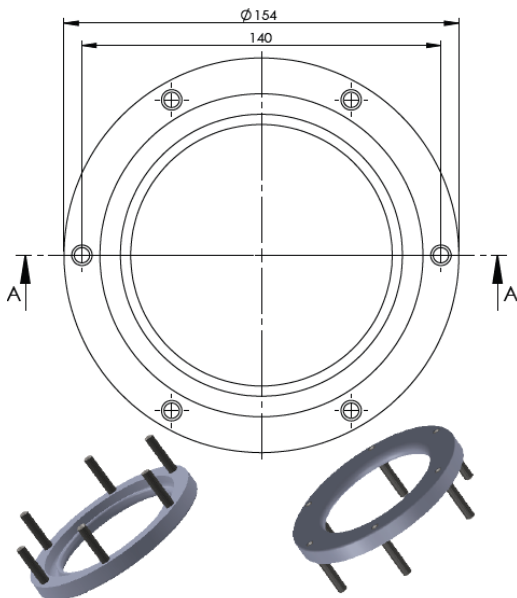

CROSS REFERENCES

PRODUCT NO	ORDER NO		
15C-300-7C	500248		

Product No: **713032**

Order No: **5513032.K**

FABIO REFERENCES

OEM REFERENCES

CROSS REFERENCES

PRODUCT NO	ORDER NO		
2DC-180-15C	500393		