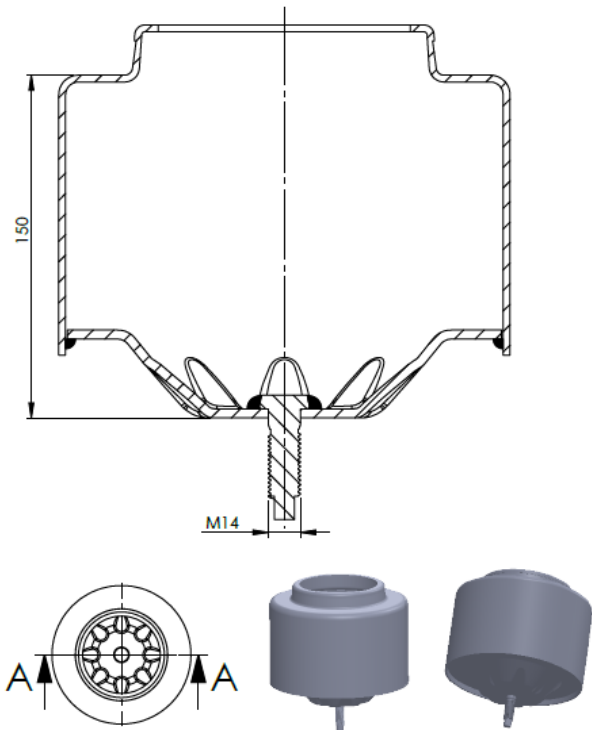

FABIO REFERENCES

OEM REFERENCES

CROSS REFERENCES

PRODUCT NO	ORDER NO		
347804-C	400104