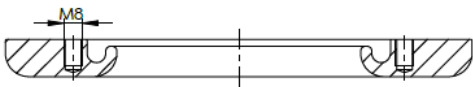

CROSS REFERENCES

PRODUCT NO	ORDER NO		
342720-C	400720		

Product No: **713505**

Order No: **5513505.K**

FABIO REFERENCES

OEM REFERENCES

CROSS REFERENCES

PRODUCT NO	ORDER NO	GIGANT	881204	CONTITECH	FT 412-32 1/2 M10
2DC-300-1C	500103	GIGANT	881202	CONTITECH	FT 412-18 1/2 M10
3DC-300-1C	500056	GRANNING	15816	FIRESTONE	W01-R58-4062
3DC-300-4C	500059	GRANNING	15813	FIRESTONE	W01-R58-4062/12x3
3DC-300B-2C	500061	PIRELLI	T28B/ 90559	FIRESTONE	W01-R58-4061
		RENAULT	S45-S53	GOODYEAR	3B12-2452
		WEWELER	USN 410011KD	GOODYEAR	2B12-2452
		WEWELER	USN 510011KD	AKT	3B-300/ 115003
				AKT	2B-300/ 113000
				VIBRACOUSTIC	V2B49RB
				DUNLOP	12x3 SP 1542
				DUNLOP	SP 1541 NB
				CG GOMMA	T28B/90559
				CONNECT	TF 300-03
				CONNECT	TF 301-03