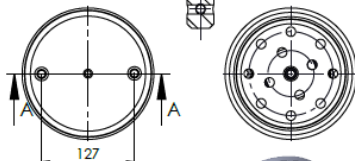

FABIO REFERENCES

OEM REFERENCES

CROSS REFERENCES

PRODUCT NO	ORDER NO				
3440305-1C	400231