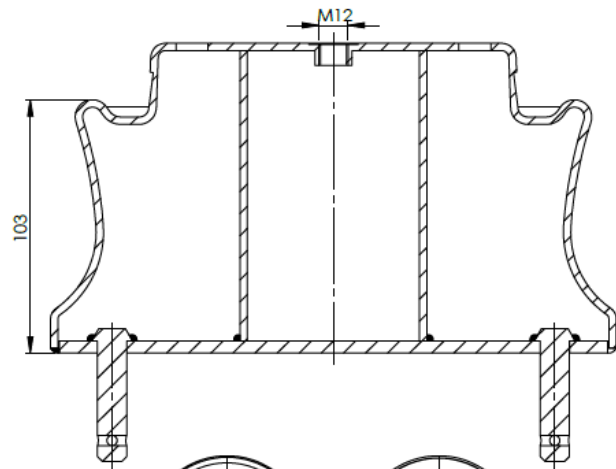

Product No: **712057**

Order No: **5512057.B**

FABIO REFERENCES

OEM REFERENCES

CROSS REFERENCES

PRODUCT NO	ORDER NO	SCANIA	488265	FIRESTONE	W015158192
3440301-C	400105	SCANIA	1440301	BLACKTECH	RML 70301 C
3440301-1C	400871	SCANIA	470920	AIRTECH	330301 K
346237-C	400250			GOODYEAR	1R 13 746
346237-1C	400956