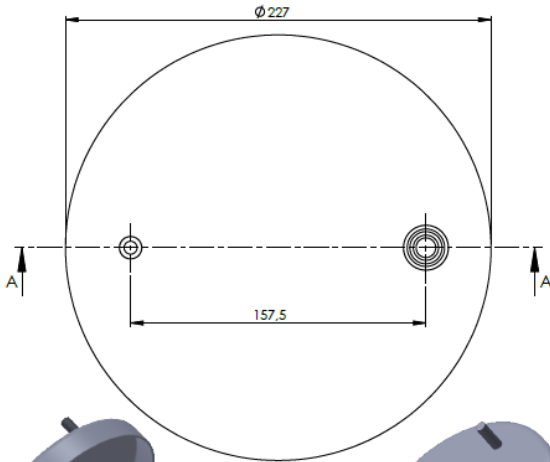

Product No: **711010**

Order No: **5511010.K**

FABIO REFERENCES

OEM REFERENCES

CROSS REFERENCES

PRODUCT NO	ORDER NO		BLACKTECH	
34887-11C	400581		BLACKTECH	75267 CF
344154-1S	300028		BLACKTECH	74544 C
344154-1C	400035		BLACKTECH	75260 C3
344156-5S	300031		BLACKTECH	75267-12
344156-3C	400039		BLACKTECH	75267 C6
344156-6C	400098		GOODYEAR	1 R12-130
344156-7C	400141		GOODYEAR	1 R12-721
344156-70C	400522		GOODYEAR	1 R12-719
344156-17C	400499		GOODYEAR	1 R11-773
344156-CPL	400037		GOODYEAR	1 R12-761
344159-5S	300033		GOODYEAR	1 R12-701
344159-50S	300330		GOODYEAR	1 R12-702
344159-C	400043		GOODYEAR	1 R12-760
344159-20C	400523		GOODYEAR	1 R12-706
344159-5C	400048		AIRTECH	34156 K
344159-6C	400044		AIRTECH	34157-08 KPP
344159-17C	400909		AIRTECH	34159 K
344159-13C	400450		AIRTECH	34159-01 K
344159-2CPL	400045		AIRTECH	34159-05 K
344159-20CPL	400525		AIRTECH	34159-10 KPP
344159-10CPL	400049		AIRTECH	34156-03 K
344159-99C	400878		AIRRAFT	2B-315
344159-100CPL	400527		AIRRAFT	3B-310-HYD
348679-5S	300443		CONTITECH	4156 N P05
348679-5C	400791		CONTITECH	4156 N P06
341645-CPL	400772		CONTITECH	4156 N P07
341905-CPL	400822		CONTITECH	4156 N P09
341905-S	300465		CONTITECH	4156 N P10
2DC-315-1C	500038		CONTITECH	4156 N P15
2DC-315-3C	500105		CONTITECH	4157 N P08
2DC-320-6C	500109		CONTITECH	4159 N P03
3DC-310B-3C	500072		CONTITECH	4159 N P05
			CONTITECH	4159 N P07
			CONTITECH	4159 N P09
			CONTITECH	4159 N P14
			FIRESTONE	W01 379 9131
			FIRESTONE	W01 358 0734
			FIRESTONE	W01 358 9361