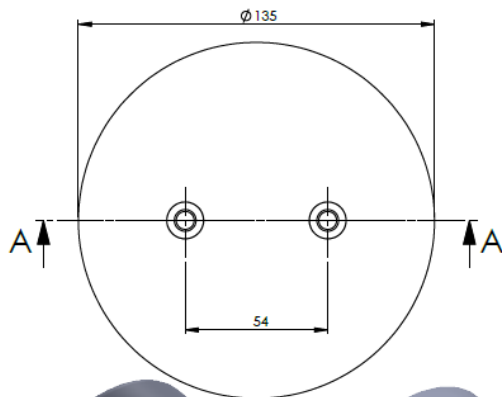

Product No: **711543**

Order No: **5511543.K**

FABIO REFERENCES

OEM REFERENCES

CROSS REFERENCES

PRODUCT NO	ORDER NO		PHOENIX	SP 1 B 07
2DC-178-3C	500253		GOODYEAR	2BB-550
2DC-180-1C	500080		AIRKRAFT	2B-180
2DC-180-13C	500352			