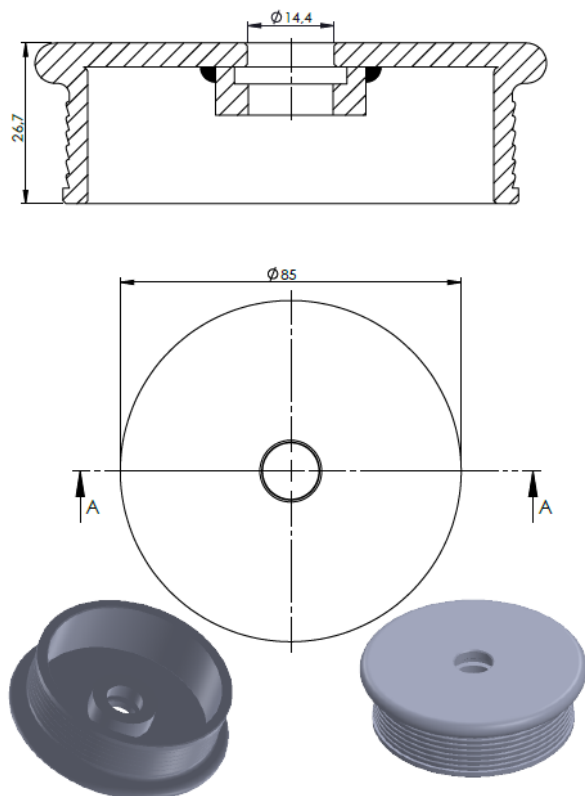

FABIO REFERENCES

OEM REFERENCES

CROSS REFERENCES

PRODUCT NO	ORDER NO	IVECO	500 340 706	CONNECT	C 11026
945153-1C	560069	IVECO	504 060 233	CONNECT	CA 11029
945153-1S	550133	IVECO	500 340 705	FIRESTONE	W02-M58-8026
945154-1C	560070			FIRESTONE	W02-M58-8027
945154-1S	550134			FIRESTONE	W02-M58-8025
945155-1C	560078