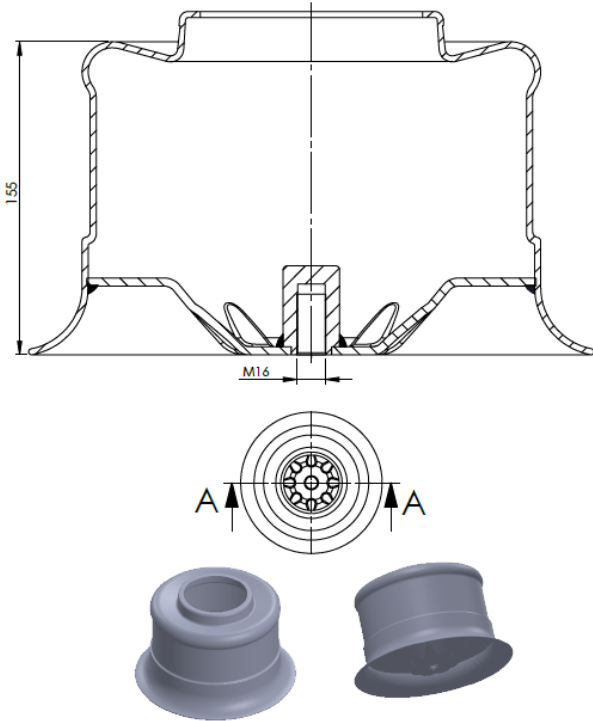

Product No: **712091**

Order No: **5512091.B**

FABIO REFERENCES

OEM REFERENCES

CROSS REFERENCES

PRODUCT NO	ORDER NO	MERCEDES	9423200117	DUNLOP	D13T01
344757-2C	400057	MERCEDES	942327001	CF GOMMA	1VSC 300-26 206785
344757-10C	400162	MERCEDES	9423204321	GOODYEAR	9519
344757-90C	400163	MERCEDES	9423204821	BLACKTECH	RML 95868 C1
344758-1C	400164			AIRTECH	3757-01 K
344758-10C	400165			CONTITECH	4757 NP 01
344758-23C	400399				
344737-5C	400269				
344737-25C	400270				
344737-1C	400056				

Product No: **712394**

Order No: **5512394.B**