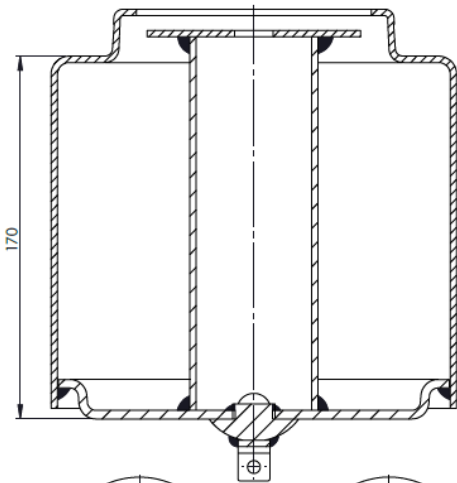

FABIO REFERENCES

OEM REFERENCES

CROSS REFERENCES

PRODUCT NO	ORDER NO	VOLVO	20554770	CONTITECH	LS 3271 M
346770-C	400207	VOLVO	3173271	AIRTECH	36770 K