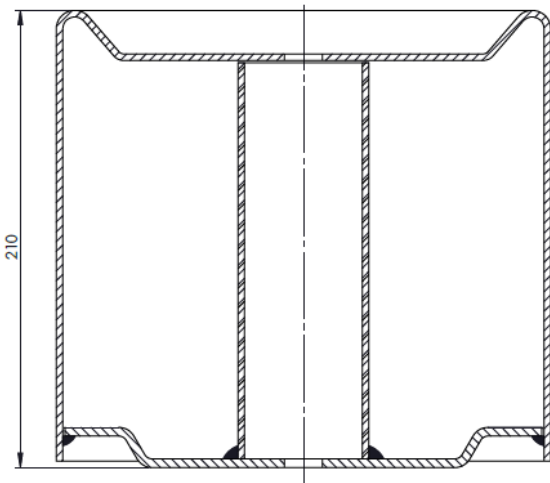

Product No: **712027**

Order No: **5512027.B**