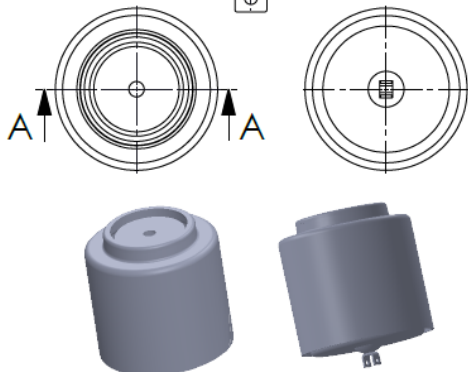

FABIO REFERENCES

OEM REFERENCES

CROSS REFERENCES

PRODUCT NO	ORDER NO	VOLVO	20554770	CONTITECH	LS 3271 M
346770-C	400207	VOLVO	3173271	AIRTECH	36770 K