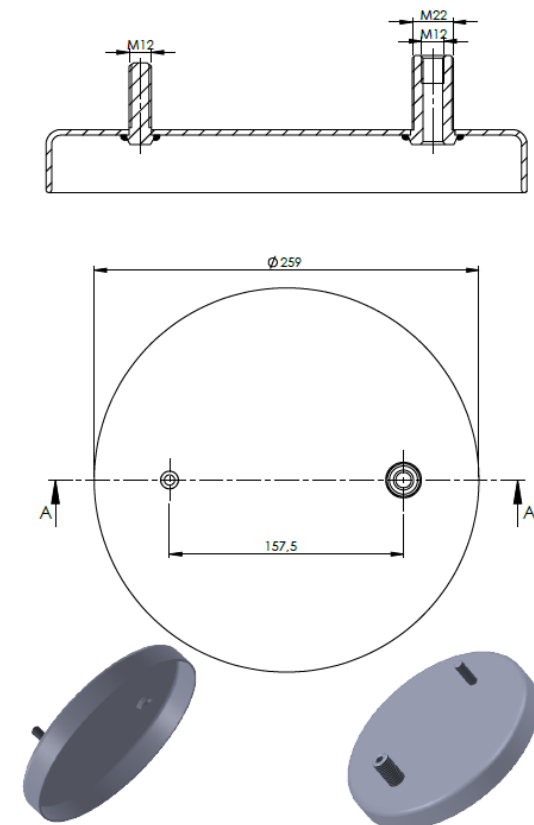

FABIO REFERENCES

OEM REFERENCES

CROSS REFERENCES

PRODUCT NO	ORDER NO	R.O.R/MERITOR	2122 2442	AIRTECH	39002 A3 KPP
344157-5S	300058	WEWELLER	US 07074F	AIRTECH	34157-05 KPP
344157-5C	400146	WEWELLER	US 07074C	CONTITECH	4157 N P05/ P09
344157-9C	400264	WEWELLER	US 07074P	FIRESTONE	1T15MPW-7
344157-12C	400571			FIRESTONE	W01-M58-7074
344157-5CPL	400080			GOODYEAR	1R11-106/D12B17
344157-9CPL	400136			PHOENIX	1 DK 21 A-31
3440301-5S	300296			VIBRACOUSTIC	V1DK21A-31
				CF GOMMA	1TC300-38
				GART	C294/294.2.450
				DUNLOP	205598
				DUNLOP	00980B-AP