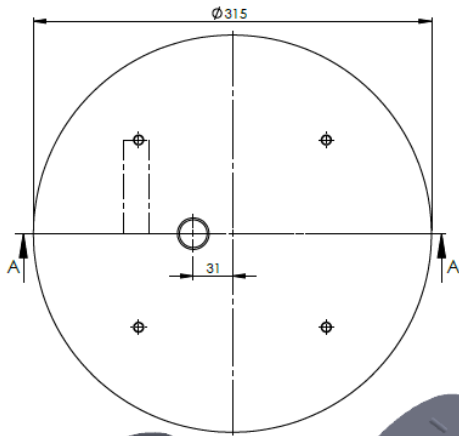

Product No: **716029**

Order No: **5516029.K**

FABIO REFERENCES

OEM REFERENCES

CROSS REFERENCES

PRODUCT NO	ORDER NO		
34768-C	400234		

Product No: **716032**

Order No: **5516032.K**