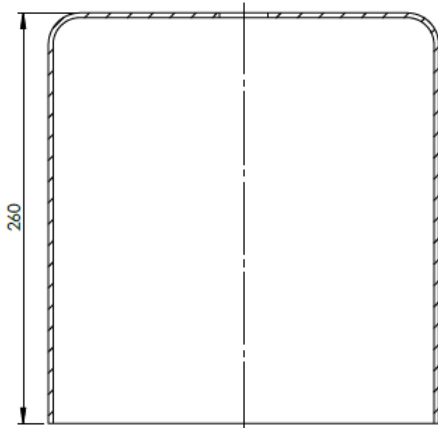

CROSS REFERENCES

PRODUCT NO	ORDER NO		BLACKTECH	RML 7863 C
342752-4B-C	400011		CONTITECH	752 NP 01

PLATES

(PLEYTLER)

ORDER NO : 5511249 . **K**
SURFACE TREATMENT CODE

B: ELECTROSTATIC POWDER COATING
K: ELECTROLYTIC ZINC COATING
C: CHEMOSIL COATING