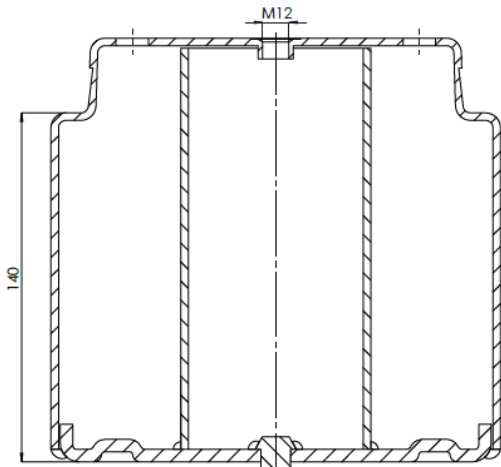

FABIO REFERENCES

OEM REFERENCES

CROSS REFERENCES

PRODUCT NO	ORDER NO	SCANIA	1440304	BLACKTECH	RML 70304 C
3440304-C	400107	SCANIA	470922	CONTITECH	330304 K
3440304-1C	400265			GOODYEAR	1R 11 829
3440305-C	400106				
3440305-2C	400406				
3440306-C	400108				
3440308-C	400666				
3440308-1C	400736