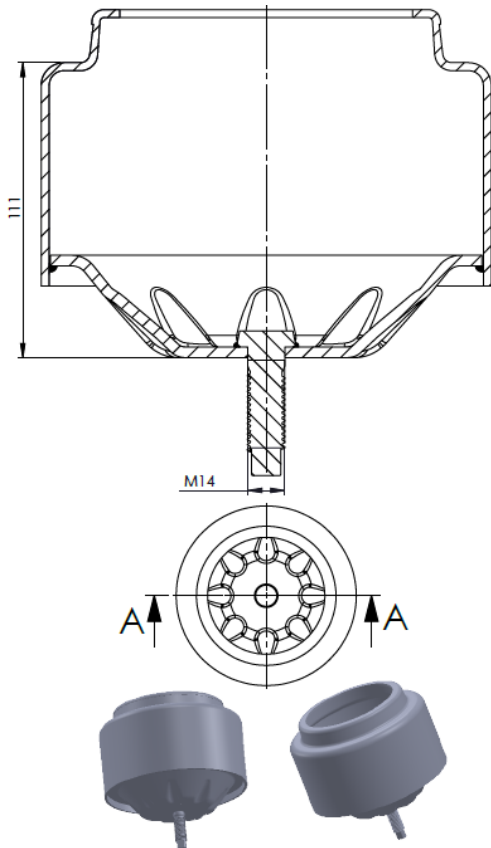

Product No: **712168**

Order No: **5512168.B**

FABIO REFERENCES

OEM REFERENCES

CROSS REFERENCES

PRODUCT NO	ORDER NO	VOLVO		AIRTECH	
346420-C	400173	VOLVO	20 582 212	AIRTECH	36420 K
		VOLVO	20 582 213	BLACKTECH	RML 76420 C
		VOLVO	20 571 988	CONTITECH	6420 (82212 M)
		VOLVO	20 456 158		
		VOLVO	20 427 802		
		VOLVO	1 076 420		

Product No: **712021**

Order No: **5512021.B**