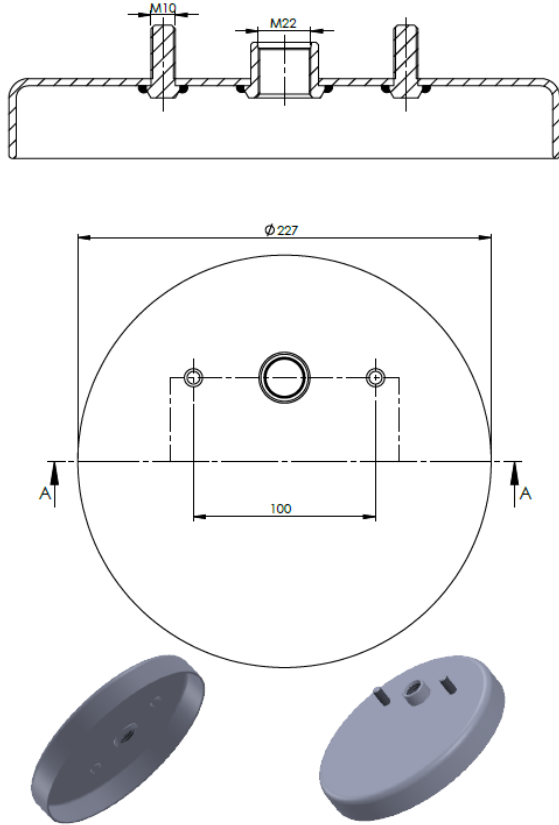

Product No: **711554**

Order No: **5511554.K**

FABIO REFERENCES

OEM REFERENCES

CROSS REFERENCES

PRODUCT NO	ORDER NO			
1SC-120-1C	500218			
1SC-120-3C	500232			
1SC-150-1C	500234			
1SC-181-1C	500289			
2DC-155-1C	500140			
2DC-155-11C	500255			