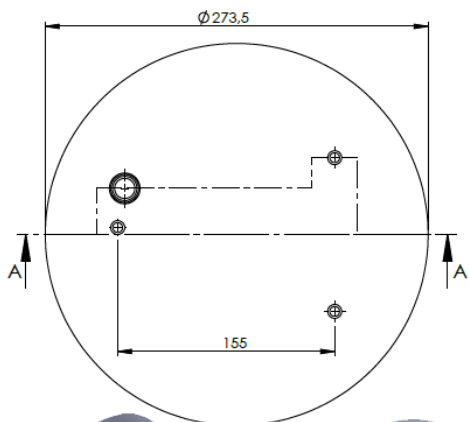

Product No: **711542**

Order No: **5511542.K**

FABIO REFERENCES

OEM REFERENCES

CROSS REFERENCES

PRODUCT NO	ORDER NO		PHOENIX	SP 2B 07R
2DC-178-3C	500253		GOODYEAR	2BB-550
2DC-180-1C	500080		AIRKRAFT	2B-180