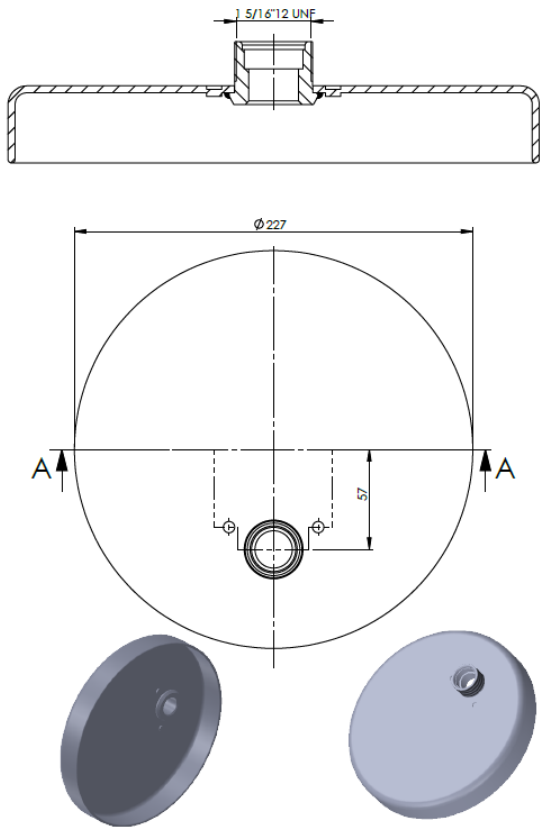

Product No: **721225**

Order No: **5521225.K**

FABIO REFERENCES

OEM REFERENCES

CROSS REFERENCES

PRODUCT NO	ORDER NO		
449541-S	300306		
449541-CPL	400338		
449547-CPL	400503		
449547-C	400505		

Product No: **711022**

Order No: **5511022.K**