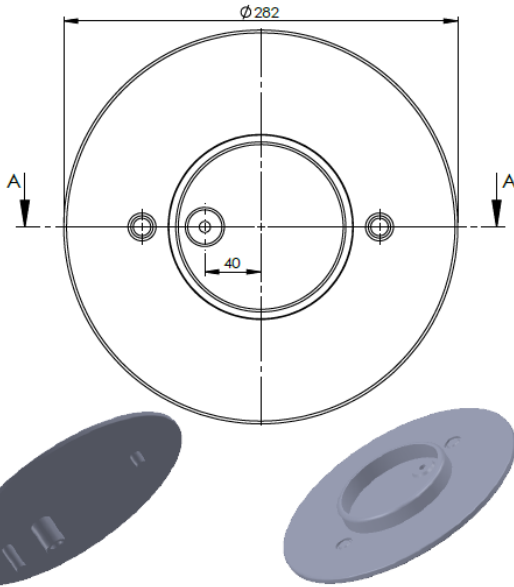

Product No: **716035**

Order No: **5516035.K**

FABIO REFERENCES

OEM REFERENCES

CROSS REFERENCES

PRODUCT NO	ORDER NO	RENAULT	5.010.488.756	PHOENIX	1 F 20 A-1
34884-4B-C	400494	RENAULT	5.010.294.385.B	VIBRACOUSTIC	A V 1 F 20 A-1

Product No: **716012**

Order No: **5516012.K**