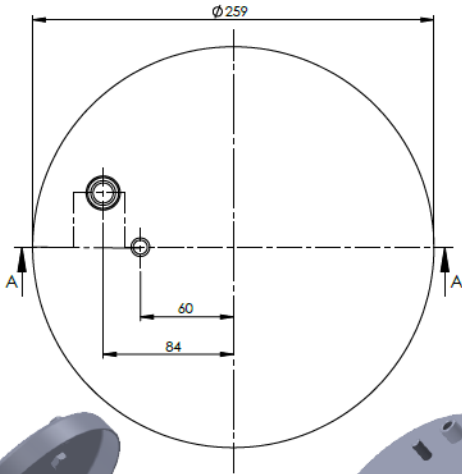

Product No: **711138**

Order No: **5511138.K**

FABIO REFERENCES

OEM REFERENCES

CROSS REFERENCES

PRODUCT NO	ORDER NO		
344883-1S	300072		
344883-10S	300332		
344883-7C	400100		
34484-1S	300073		
344884-10S	300357		
344884-6C	400101		
344884-10CPL	400596		
344885-S	300138		
344885-C	400200		
344886-S	300291		
344886-C	400442		
344880-S	300403		
344880-C	400802		

Product No: **711340**

Order No: **5511340.K**