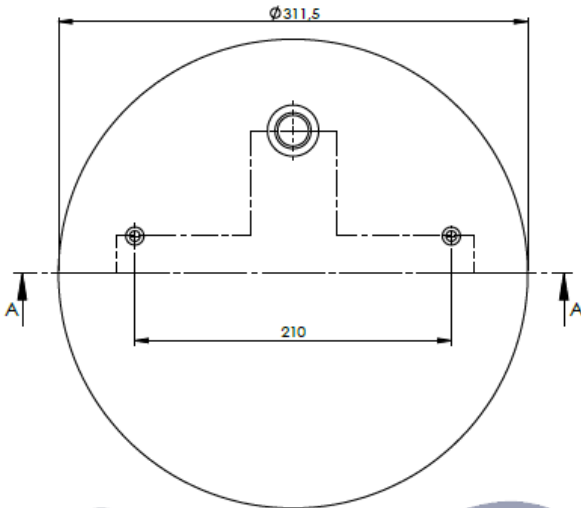

Product No: **711006**

Order No: **5511006.K**

FABIO REFERENCES

OEM REFERENCES

CROSS REFERENCES

PRODUCT NO	ORDER NO			
			PHOENIX	1 DF 32
34725-5C	400118		PHOENIX	1 DK 32 K
34881-S	300016		PHOENIX	1 DK 32-1
34881-C	400017		PHOENIX	1 DK 32 L
34881-2C	400662		GOODYEAR	1 R14-748
34881-CPL	400253		GOODYEAR	1 R14-703
34881-99CPL	400958		GOODYEAR	1 R14-757
34881-2CPL	400701		GOODYEAR	1 R14-724
34881-3CPL	400716		GOODYEAR	1 R 14-701
34942-S	300020		GOODYEAR	1 R 14-708
34942-C	400026		GOODYEAR	1 R 14 700
34942-2C	400939		FIRESTONE	W01 M58 8969
342725-S	300085		FIRESTONE	W01 M58 8667
342725-2C	400113		FIRESTONE	W01 M58 8966
344006-S	300523		FIRESTONE	W01 M58 8666
344881-2S	300040		FIRESTONE	W01 M58 8602
344881-1C	400059		FIRESTONE	W01 M58 8601
344881-1CPL	400060		FIRESTONE	1T66D-10.8
344942-2S	300082		FIRESTONE	1T66 F-10.8
344942-C	400120		FIRESTONE	1T66 F-7.0
			CONTITECH	2725 N P01
			CONTITECH	4881 N P02
			CONTITECH	4942 N P02
			CONTITECH	881 MB
			CONTITECH	942 MB
			AIRTECH	3725 K
			AIRTECH	34881-01 K
			AIRTECH	34881 P
			AIRTECH	3881 P
			AIRTECH	3942 P
			BLACKTECH	7053
			BLACKTECH	7992
			BLACKTECH	75053
			BLACKTECH	75992
			BLACKTECH	75992 C
			BLACKTECH	7992 C
			BLACKTECH	73836
			BLACKTECH	73836 C