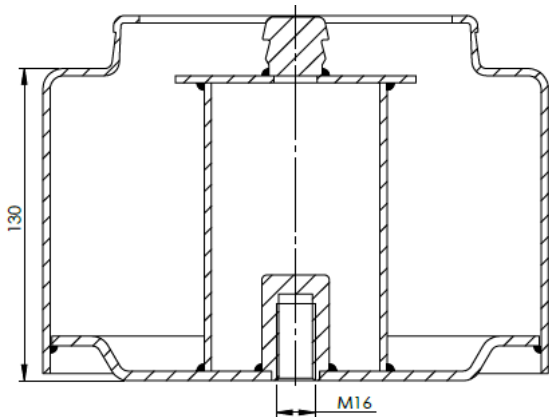

Product No: **712258**

Order No: **5512258.B**

FABIO REFERENCES

OEM REFERENCES

CROSS REFERENCES

PRODUCT NO	ORDER NO	VDL BUS	45015337	CONTITECH	836 N P14
34836-15C	400519