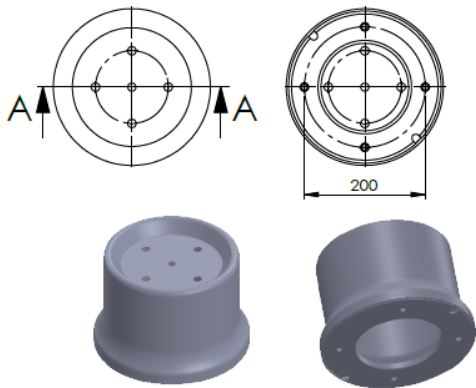

Product No: **712013**

Order No: **5512013.K**

FABIO REFERENCES

OEM REFERENCES

CROSS REFERENCES

PRODUCT NO	ORDER NO	DAF	388491	AIRTECH	3811 K
34811-C	400001	RENAULT	5.000.745.918	AIRTECH	3813 K
34811-1C	400005	RENAULT	5.010.130.925	BLACKTECH	RML 7924C
34811-4C	400742	RENAULT	5.000.790.692	CF GOMMA	1T 19 E-2 203878
34811-50C	400833	SAF	2.229.0003.00	CONTITECH	811 MB
34813-C	400002	SAF	3.229.0003.00	CONTITECH	813 MB
34813-2C	400885	SETRA	4.731.030.000	DUNLOP	D13 B19
34813-8C	400012	SETRA	4.731.033.000	FIRESTONE	W01 M58 6364
34813-80C	400842			GART	D287 / 287.4.522
34813-50C	400793			GOODYEAR	1R14-718
34813-11C	400547			PHOENIX	1 D 28 B-7
344023-3C	400032			VIBRACOUSTIC	V 1 D 28 B-7
344023-50C	400747				
344023-8C	400495				
344023-51C	400853				
344028-C	400145				
344028-2C	400033				
344028-5C	400142				
344028-50C	400850				
344028-51C	400851				
344813-7C	400058				
344813-50C	400858				
344260-C	400898				
341992-C	400940				
349224-C	400941				
348107-C	400216				
348107-50C	400848				
348107-2C	400298				
348107-51C	400849				
348107-4C	400723				
348107-99C	400877				
344815-C	400273				
34811-2C	400006				
344023-30C	400534