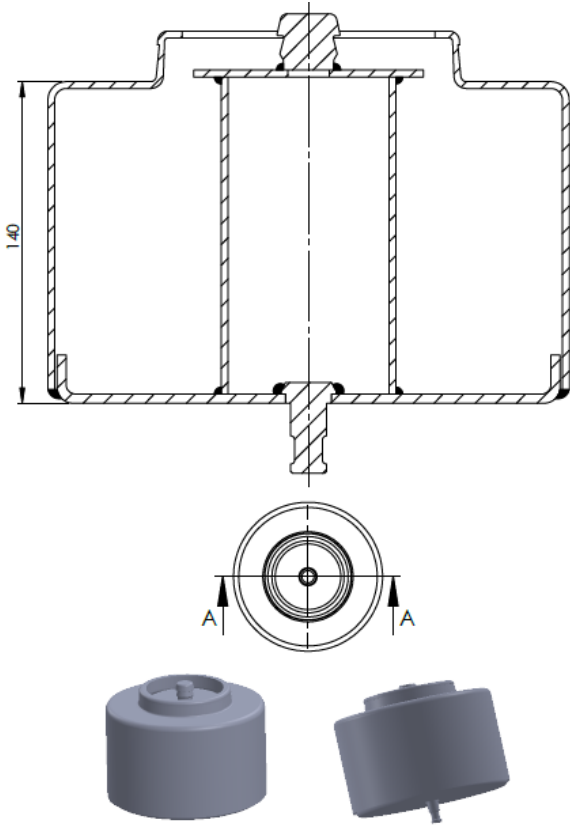

Product No: **712321**

Order No: **5512321.B**

FABIO REFERENCES

OEM REFERENCES

CROSS REFERENCES

PRODUCT NO	ORDER NO	VOLVO	21 451 174	CONTITECH	4582 N P01
344582-C	400664	VOLVO	21 451 178		
344582-50C	400970	RENAULT	7.421.451.178