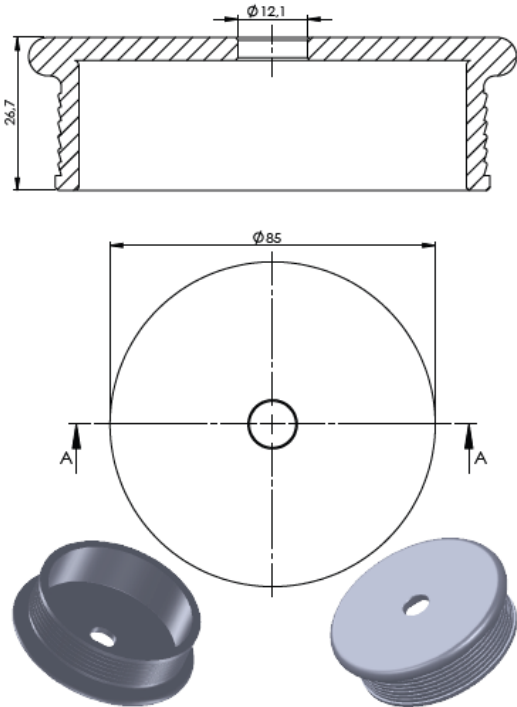

Product No: **840006**

Order No: **5584006.K**

FABIO REFERENCES

OEM REFERENCES

CROSS REFERENCES

PRODUCT NO	ORDER NO	VOLVO	3172984	CONNECT	CA 11027
		VOLVO	1629719		
		VOLVO	1629724		

Product No: **840032**

Order No: **5584032.K**