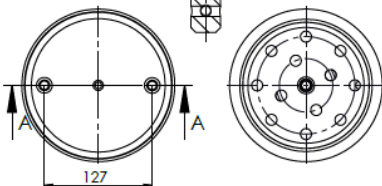

FABIO REFERENCES

OEM REFERENCES

CROSS REFERENCES

PRODUCT NO	ORDER NO	SCANIA	1440304	BLACKTECH	RML 70304 C
3440304-C	400107	SCANIA	470922	CONTITECH	330304 K
3440304-1C	400265			GOODYEAR	1R 11 829
3440305-C	400106				
3440305-2C	400406				
3440306-C	400108				
3440308-C	400666				
3440308-1C	400736