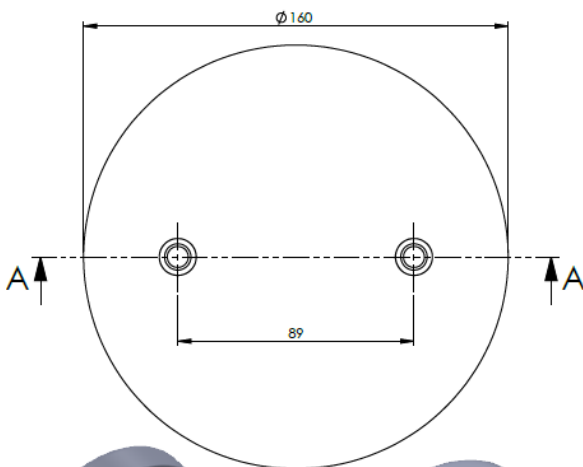

Product No: **721517**

Order No: **5521517.K**

FABIO REFERENCES

OEM REFERENCES

CROSS REFERENCES

PRODUCT NO	ORDER NO		FIRESTONE	W01 358-6951
2DC-220-6C	500011		FIRESTONE	W01 358-6900
2DC-220-23C	500052		CONTITECH	FD 200-25
2DC-220-24C	500087		CONTITECH	FD 200-19 3/4 M10
2DC-220-31C	500292		AIRKRAFT	2B-225
2DC-225-8C	500097		AIRKRAFT	2B-220
2DC-225-9C	500098		GOODYEAR	2B9-216
2DC-225-16C	500187		BLACKTECH	2C 21-210 P05-1
2DC-225-20C	500253