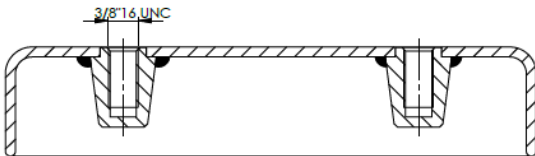

Product No: **721517**

Order No: **5521517.K**

FABIO REFERENCES

OEM REFERENCES

CROSS REFERENCES

PRODUCT NO	ORDER NO		FIRESTONE	W01 358-6951
2DC-220-6C	500011		FIRESTONE	W01 358-6900
2DC-220-23C	500052		CONTITECH	FD 200-25
2DC-220-24C	500087		CONTITECH	FD 200-19 3/4 M10
2DC-220-31C	500292		AIRKRAFT	2B-225
2DC-225-8C	500097		AIRKRAFT	2B-220
2DC-225-9C	500098		GOODYEAR	2B9-216
2DC-225-16C	500187		BLACKTECH	2C 21-210 P05-1
2DC-225-20C	500253