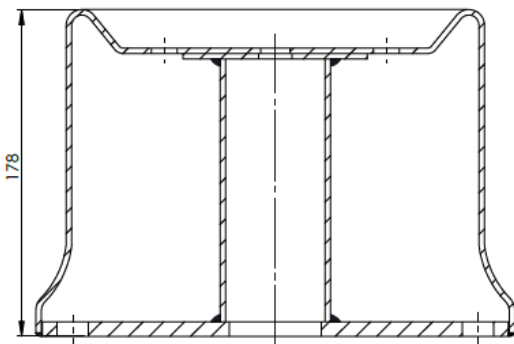

FABIO REFERENCES

OEM REFERENCES

CROSS REFERENCES

PRODUCT NO	ORDER NO	VOLVO	21 451 174	CONTITECH	4582 N P01
344582-C	400664	VOLVO	21 451 178		
344582-50C	400970	RENAULT	7.421.451.178		

Product No: **712172**