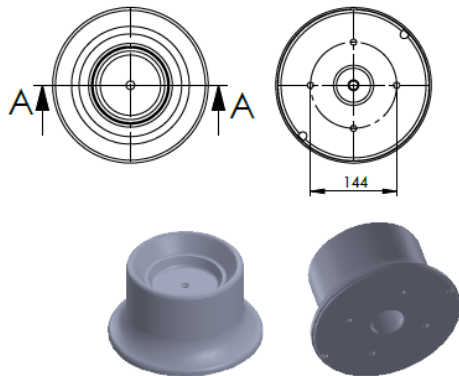

Product No: **712074**

Order No: **5512074.B**

FABIO REFERENCES

OEM REFERENCES

CROSS REFERENCES

PRODUCT NO	ORDER NO		AIRTECH	30081-01 K
34113-150-C	400071		FIRESTONE	W01 3589580
			GOODYEAR	1R13-118

Product No: **712327**

Order No: **5512327.B**

FABIO REFERENCES

OEM REFERENCES

CROSS REFERENCES

PRODUCT NO	ORDER NO			
3427025-C	400693