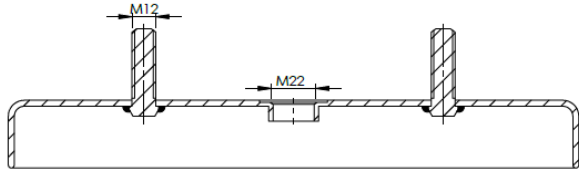

Product No: **711164**

Order No: **5511164.K**

FABIO REFERENCES

OEM REFERENCES

CROSS REFERENCES

PRODUCT NO	ORDER NO		
348107-S	300192		
348107-C	400216		
348107-2S	300221		
348107-2C	400298		

Product No: **721231**

Order No: **5521231.K**