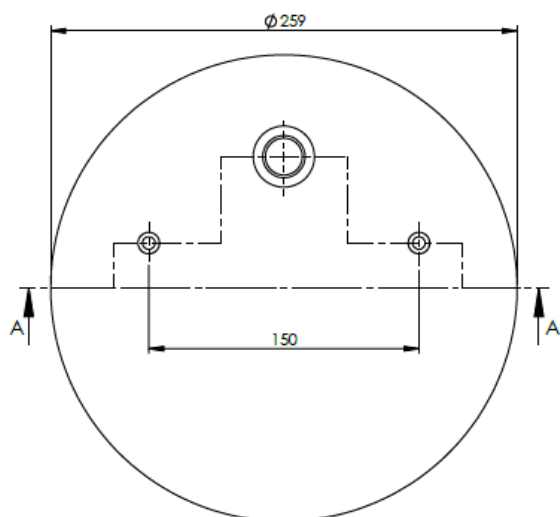

Product No: **711007**

Order No: **5511007.K**

FABIO REFERENCES

OEM REFERENCES

CROSS REFERENCES

PRODUCT NO	ORDER NO		
34940-S	300018		BLACKTECH 75133 CP2
34940-C	400021		BLACKTECH 7051 CP1
34940-1C	400022		BLACKTECH 75133 C3
34940-CPL	400023		BLACKTECH 7062 C
34940-1CPL	400713		BLACKTECH 7052 C
34940-2CPL	400714		BLACKTECH 7051 C
34941-S	300019		BLACKTECH 75133 CP5
34941-2S	300270		BLACKTECH 75268 C4
34941-C	400024		BLACKTECH 78643 C
34941-2C	400396		BLACKTECH 79002 A8
34941-CPL	400025		BLACKTECH V 1 DK 21
34941-1CPL	400715		BLACKTECH V 1D 21 A-4
34951-S	300021		FIRESTONE W01 M58 8643
34951-C	400131		FIRESTONE W01 M58 6297
34951-CPL	400439		FIRESTONE W01 M58 8612
3416004-C	400967		FIRESTONE W01 M58 6367
3416004-CPL	400968		FIRESTONE W01 M58 0756
342619-2CPL	400655		FIRESTONE W01 M58 8621
344007-2S	300220		FIRESTONE W01 M58 8668
344007-2C	400297		FIRESTONE W01 M58 8619
344022-3S	300420		FIRESTONE W01 M58 8620
344022-6S	300079		FIRESTONE W01 M58 8585
344022-3C	400029		FIRESTONE W01 M58 8609
344022-3CPL	400030		FIRESTONE W01 M58 8613
344022-4CPL	400447		CONTITECH 4157 N P14
344022-6CPL	400739		CONTITECH 4157 N P04
344022-99CPL	400876		CONTITECH 4022 N P05
344022-6C	400568		CONTITECH 4022 N P03
344157-4S	300052		CONTITECH 4022 N P02
344157-C	400139		CONTITECH 951 MB
344157-4CPL	400041		CONTITECH 941 MB
342626-S	300195		CONTITECH 940 MB
342626-CPL	400274		AIRTECH 39002-A8 CPP
342621-S	300309		AIRTECH 33708 C
342621-CPL	400480		AIRTECH 34157
348540-CPL	400825		AIRTECH 32619
			AIRTECH 32618
			AIRTECH 3941 K
			AIRTECH 3940-01K
			AIRTECH 3940