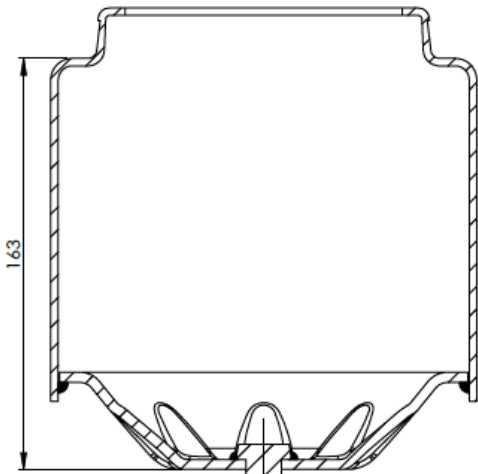

Product No: **712088**

Order No: **5512088.B**

FABIO REFERENCES

OEM REFERENCES

CROSS REFERENCES

PRODUCT NO	ORDER NO	VOLVO	1 075 891	AIRTECH	36416 K
346416-C	400079	VOLVO	1 076 416	BLACKTECH	RML 77527 C
346418-C	400103	VOLVO	20 582 215	CONTITECH	6608 NP 01
348679-5C	400791	VOLVO	20 456 152	FIRESTONE	W01 M58 8474
344570-3C	400594	VOLVO	20 374 510	GOODYEAR	1R10- 704
		VOLVO	20 531 985	GOODYEAR	1R10- 705
				PHOENIX	1 DF 17 B-1
				VIBRACOUSTIC	V 1 DF 16 D-1