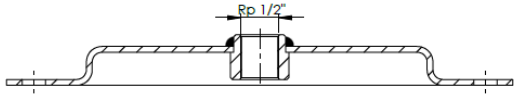

CROSS REFERENCES

PRODUCT NO	ORDER NO		
342720-C	400720		

Product No: **713505**

Order No: **5513505.K**

FABIO REFERENCES

OEM REFERENCES

CROSS REFERENCES

PRODUCT NO	ORDER NO	GIGANT	881204	CONTITECH	FT 412-32 1/2 M10
2DC-300-1C	500103	GIGANT	881202	CONTITECH	FT 412-18 1/2 M10
3DC-300-1C	500056	GRANNING	15816	FIRESTONE	W01-R58-4062
3DC-300-4C	500059	GRANNING	15813	FIRESTONE	W01-R58-4062/12x3
3DC-300B-2C	500061	PIRELLI	T28B/ 90559	FIRESTONE	W01-R58-4061
		RENAULT	S45-S53	GOODYEAR	3B12-2452
		WEWELER	USN 410011KD	GOODYEAR	2B12-2452
		WEWELER	USN 510011KD	AKT	3B-300/ 115003
				AKT	2B-300/ 113000
				VIBRACOUSTIC	V2B49RB
				DUNLOP	12x3 SP 1542
				DUNLOP	SP 1541 NB
				CG GOMMA	T28B/90559
				CONNECT	TF 300-03
				CONNECT	TF 301-03