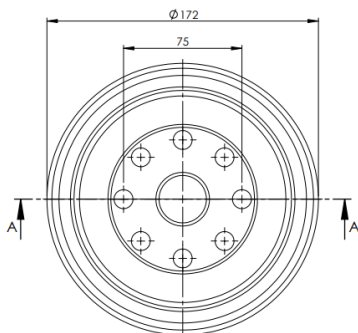

CROSS REFERENCES

PRODUCT NO	ORDER NO		

Product No: **715032**

Order No: **5515032.C**

FABIO REFERENCES

OEM REFERENCES

CROSS REFERENCES

PRODUCT NO	ORDER NO		
343608-S	300173		
343691-S	300174		