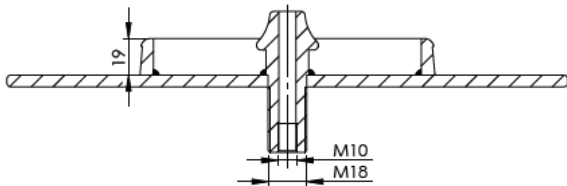

FABIO REFERENCES

OEM REFERENCES

CROSS REFERENCES

PRODUCT NO	ORDER NO		
342614-C	400656