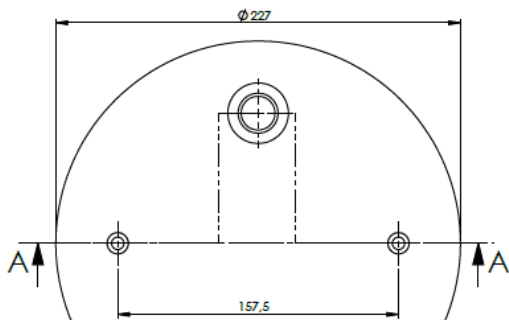

FABIO REFERENCES

OEM REFERENCES

CROSS REFERENCES

PRODUCT NO	ORDER NO		
2DC-301-16C	500053