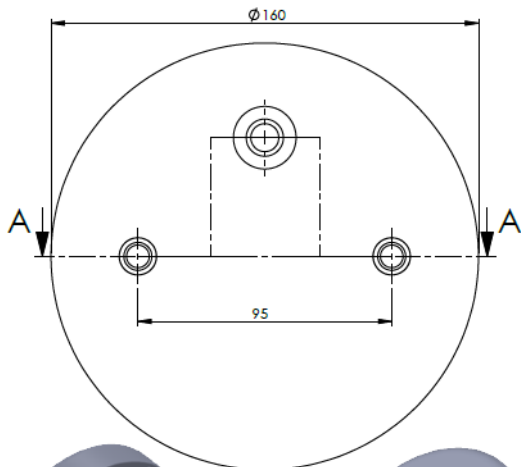

Product No: **711524**

Order No: **5511524.K**

FABIO REFERENCES

OEM REFERENCES

CROSS REFERENCES

PRODUCT NO	ORDER NO		DUNLOP	9"1/4x1 S09203
2DC-220-13C	500018		AIRKRAFT	2B-220-3

Product No: **711525**

Order No: **5511525.K**