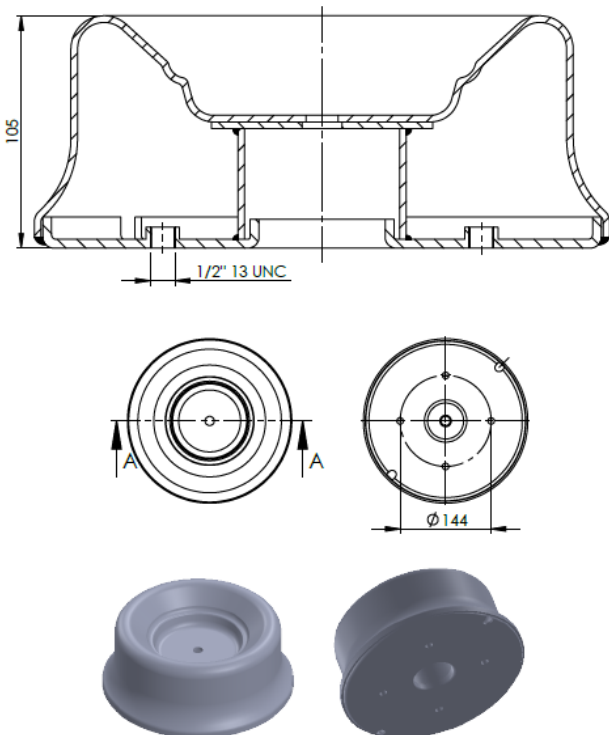

FABIO REFERENCES

OEM REFERENCES

CROSS REFERENCES

PRODUCT NO	ORDER NO	VOLVO	85101147	AIRTECH	39270 K
448753-C	400365			BLACKTECH	RML 78800 C
448614-C	400605			BLACKTECH	RML 79270 C
				CONTITECH	9 10 13.5-S433
				FIRESTONE	W01 358 9579
				FIRESTONE	W01 358 9270
				GOODYEAR	1R 13-119
				GOODYEAR	1R 13-102
				GOODYEAR	1R 13-077