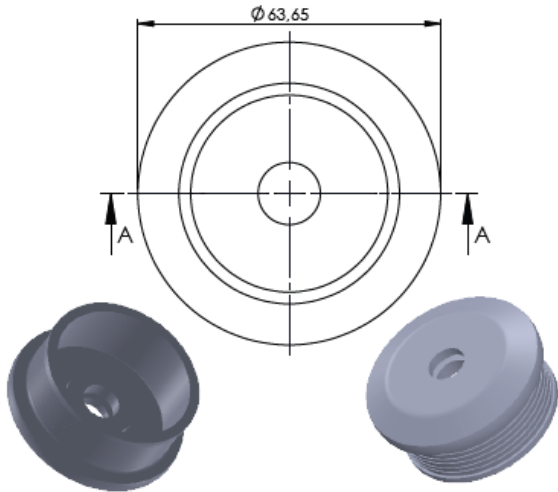

Product No: **840032**

Order No: **5584032.K**

FABIO REFERENCES

OEM REFERENCES

CROSS REFERENCES

PRODUCT NO	ORDER NO		
945451-1S	550138