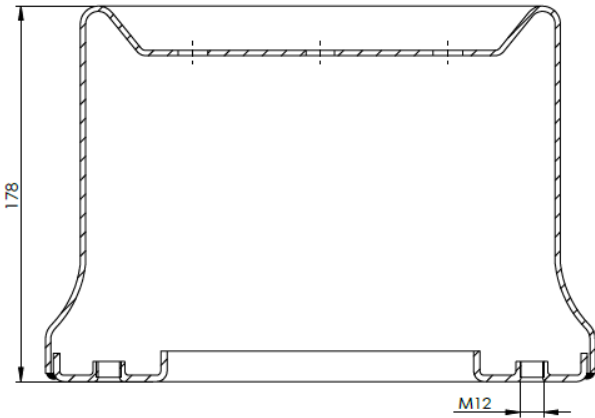

Product No: **712013**

Order No: **5512013.K**

FABIO REFERENCES

OEM REFERENCES

CROSS REFERENCES

PRODUCT NO	ORDER NO	DAF	388491	AIRTECH	3811 K
34811-C	400001	RENAULT	5.000.745.918	AIRTECH	3813 K
34811-1C	400005	RENAULT	5.010.130.925	BLACKTECH	RML 7924C
34811-4C	400742	RENAULT	5.000.790.692	CF GOMMA	1T 19 E-2 203878
34811-50C	400833	SAF	2.229.0003.00	CONTITECH	811 MB
34813-C	400002	SAF	3.229.0003.00	CONTITECH	813 MB
34813-2C	400885	SETRA	4.731.030.000	DUNLOP	D13 B19
34813-8C	400012	SETRA	4.731.033.000	FIRESTONE	W01 M58 6364
34813-80C	400842			GART	D287 / 287.4.522
34813-50C	400793			GOODYEAR	1R14-718
34813-11C	400547			PHOENIX	1 D 28 B-7
344023-3C	400032			VIBRACOUSTIC	V 1 D 28 B-7
344023-50C	400747				
344023-8C	400495				
344023-51C	400853				
344028-C	400145				
344028-2C	400033				
344028-5C	400142				
344028-50C	400850				
344028-51C	400851				
344813-7C	400058				
344813-50C	400858				
344260-C	400898				
341992-C	400940				
349224-C	400941				
348107-C	400216				
348107-50C	400848				
348107-2C	400298				
348107-51C	400849				
348107-4C	400723				
348107-99C	400877				
344815-C	400273				
34811-2C	400006				
344023-30C	400534