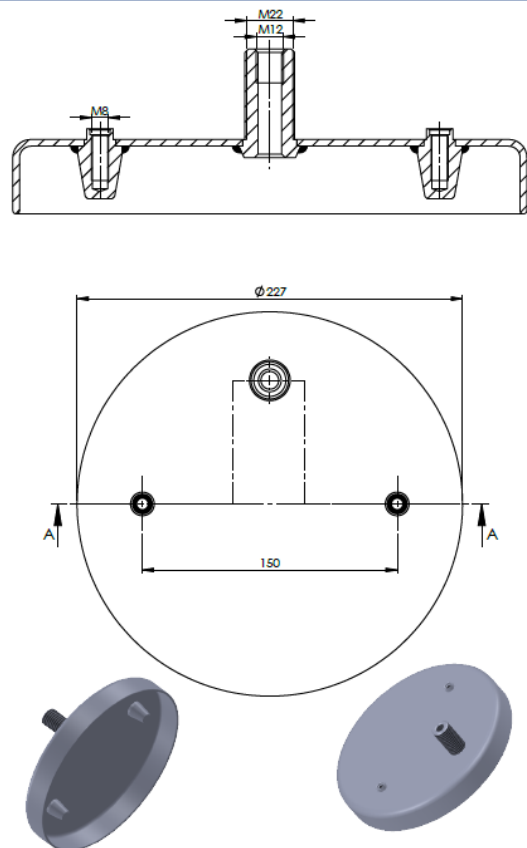

Product No: **711176**

Order No: **5511176.K**

FABIO REFERENCES

OEM REFERENCES

CROSS REFERENCES

PRODUCT NO	ORDER NO	FIRESTONE	W01 M58 6318
344159-14CPL	400729	FIRESTONE	1T15 MPW-9
346318-S	300166	AIRTECH	36318 P
346318-CPL	400232	BLACKTECH	76318