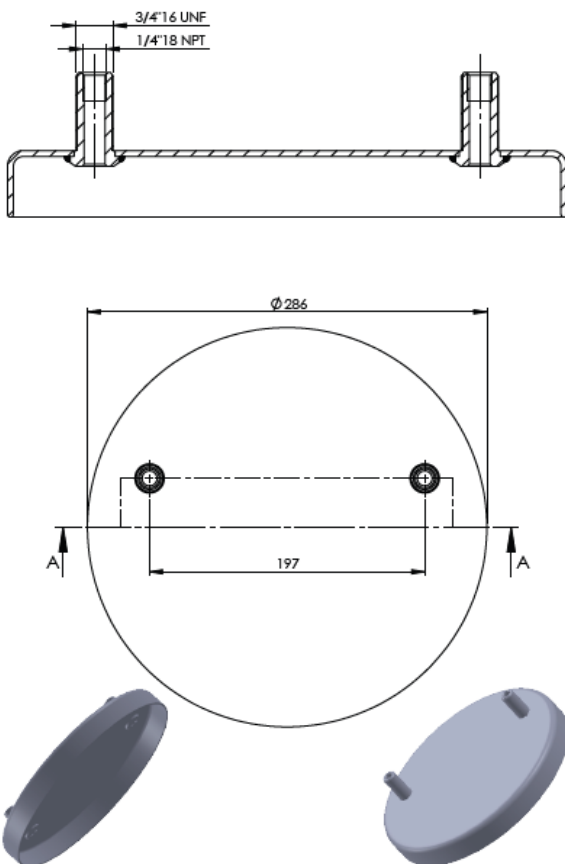

FABIO REFERENCES

OEM REFERENCES

CROSS REFERENCES

PRODUCT NO	ORDER NO	HEDRICKSON	12514-013	FIRESTONE	1T19ZK-5.7
448050-S	300222	HEDRICKSON	4771	FIRESTONE	W01-358-8050
448050-CALU	400665	LOADGUARD	Sc2052	GOODYEAR	1R14-039
444176-C	400938	NAVISTAR	1685174C1	GOODYEAR	1R13-055
444201-S	300324	FLEETRITE	FLT1R14039	GOODYEAR	1R14-083
444201-C	400513	REYCO	23631-01	CONTITECH	11 10.5-C 16 A 320
444201-CPL	400514	SAF HOLLAND	57008050	CONTITECH	11 10.5-E 16 A 320
448533-CPL	400607	WATSON / CHALIN	AS-0039	AIRTECH	38050 K
449804-C	400608			AUTOMANN	1DK28A-8050
449264-C	400612			TRIANGLE	8320
3DC-356-C	500263			FLEET PRIDE	AS8050