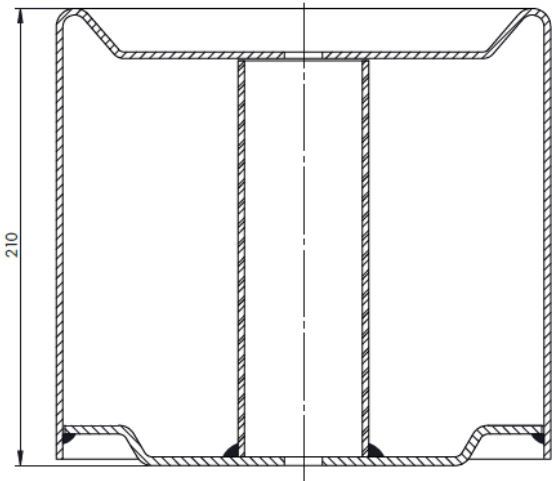

Product No: **712027**

Order No: **5512027.B**