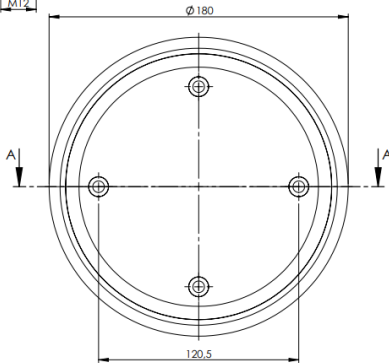

FABIO REFERENCES

OEM REFERENCES

CROSS REFERENCES

PRODUCT NO	ORDER NO