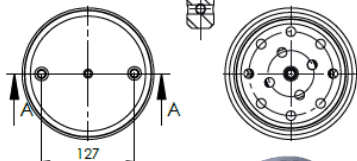

FABIO REFERENCES

OEM REFERENCES

CROSS REFERENCES

PRODUCT NO	ORDER NO				
3440305-1C	400231