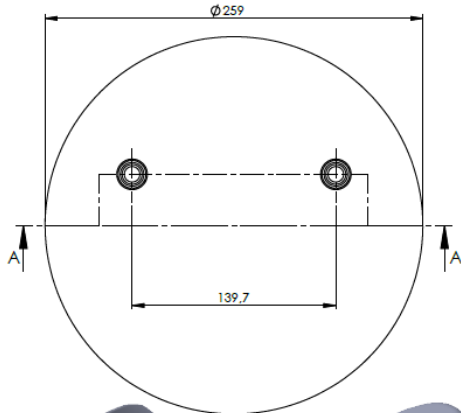

Product No: **711173**

Order No: **5511173.K**

FABIO REFERENCES

OEM REFERENCES

CROSS REFERENCES

PRODUCT NO	ORDER NO			
4487709-S	300224		FIRESTONE	W01 358 8755
448709-CPL	400301		FIRESTONE	W01 358 8751
448709-C	400879		FIRESTONE	W01 358 8709
448710-C	400879		FIRESTONE	1T17 B-5
448710-C	400302		FIRESTONE	1T 17 CA-5
448710-S	300225		CONTITECH	10 10.5-15 P 460
448755-S	300250		CONTITECH	10 10-16 S 460
448755-C	400332		AIRTECH	38755 CPP
448708-CPL	400364		AIRTECH	38709 CPP
448708-C	400659		GOODYEAR	1 R12 124
448614-C	400605		BLACKTECH	78709
			BLACKTECH	78709 CP
			BLACKTECH	78755
			BLACKTECH	78755 C

Product No: **711314**

Order No: **5511314.K**