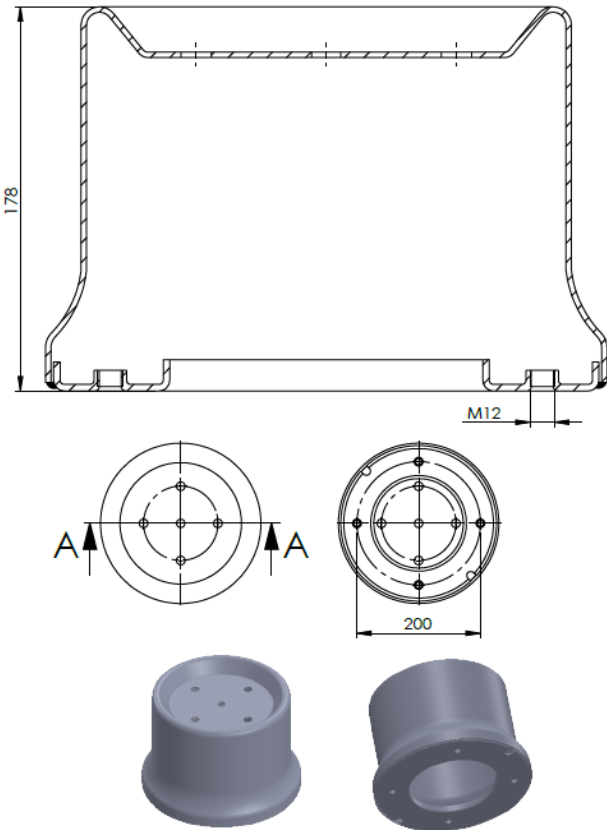

Product No: **712013**

Order No: **5512013.K**

FABIO REFERENCES

OEM REFERENCES

CROSS REFERENCES

PRODUCT NO	ORDER NO	DAF	388491	AIRTECH	3811 K
34811-C	400001	RENAULT	5.000.745.918	AIRTECH	3813 K
34811-1C	400005	RENAULT	5.010.130.925	BLACKTECH	RML 7924C
34811-4C	400742	RENAULT	5.000.790.692	CF GOMMA	1T 19 E-2 203878
34811-50C	400833	SAF	2.229.0003.00	CONTITECH	811 MB
34813-C	400002	SAF	3.229.0003.00	CONTITECH	813 MB
34813-2C	400885	SETRA	4.731.030.000	DUNLOP	D13 B19
34813-8C	400012	SETRA	4.731.033.000	FIRESTONE	W01 M58 6364
34813-80C	400842			GART	D287 / 287.4.522
34813-50C	400793			GOODYEAR	1R14-718
34813-11C	400547			PHOENIX	1 D 28 B-7
344023-3C	400032			VIBRACOUSTIC	V 1 D 28 B-7
344023-50C	400747				
344023-8C	400495				
344023-51C	400853				
344028-C	400145				
344028-2C	400033				
344028-5C	400142				
344028-50C	400850				
344028-51C	400851				
344813-7C	400058				
344813-50C	400858				
344260-C	400898				
341992-C	400940				
349224-C	400941				
348107-C	400216				
348107-50C	400848				
348107-2C	400298				
348107-51C	400849				
348107-4C	400723				
348107-99C	400877				
344815-C	400273				
34811-2C	400006				
344023-30C	400534