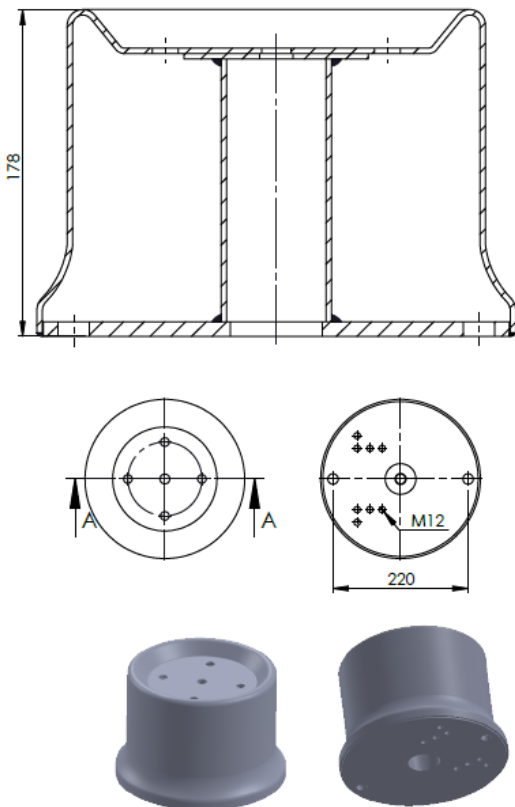

FABIO REFERENCES

OEM REFERENCES

CROSS REFERENCES

PRODUCT NO	ORDER NO	MERCEDES-EVOBUS	A 946 328 15 01	AIRTECH	30283 K
340283-1C	400449			PHOENIX	1 DK 28 F3
340283-10C	400545			VIBRACOUSTIC	V 1 DK 28 F-3