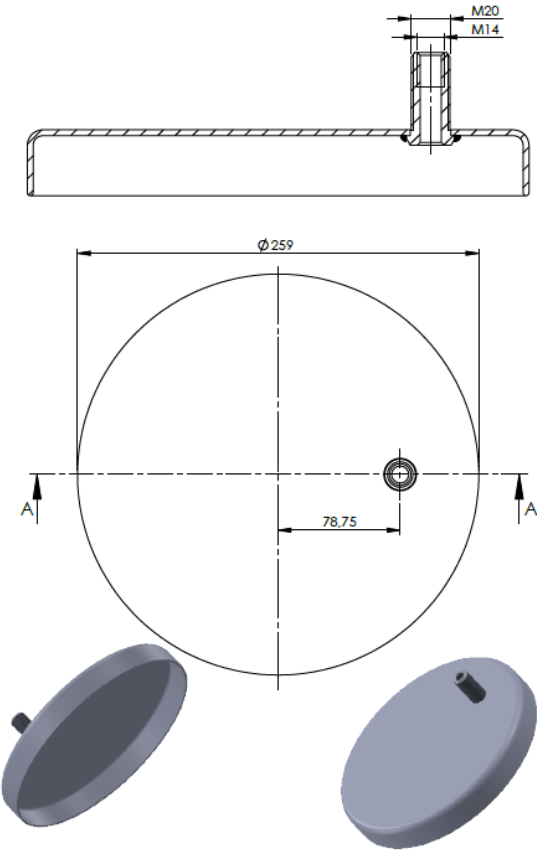

Product No: **711526**

Order No: **5511526.K**

FABIO REFERENCES

OEM REFERENCES

CROSS REFERENCES

PRODUCT NO	ORDER NO		BLACKTECH	2C 21-210 P17
2DC-220-14C	500019		CONTITECH	FD 200-19 M14
2DC-225-5C	500094		AIRKRAFT	2B-220-3