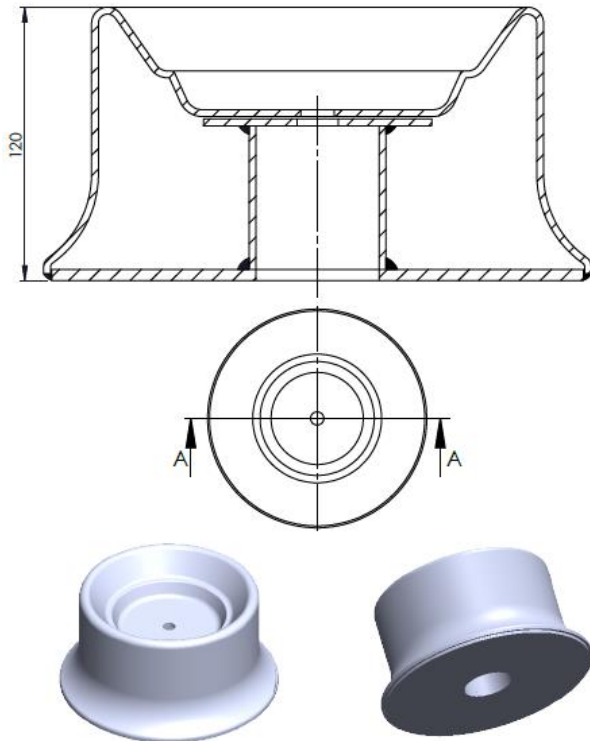

Product No: **712166**

Order No: **5512166.B**

FABIO REFERENCES

OEM REFERENCES

CROSS REFERENCES

PRODUCT NO	ORDER NO	BMC	57RS30887	AIRTECH	39069 K
347922-C	400218	VOLVO	85101145	BLACKTECH	RML 78887 C
347923-C	400220			CONTITECH	1T 280-40 96692
449069-C	400732			FIRESTONE	W01 358 9069
				GOODYEAR	1R12-069
				GOODYEAR	1R12-669
				VIBRACOUSTIC	1 DK 27-1

Product No: **712173**

Order No: **5512173.B**