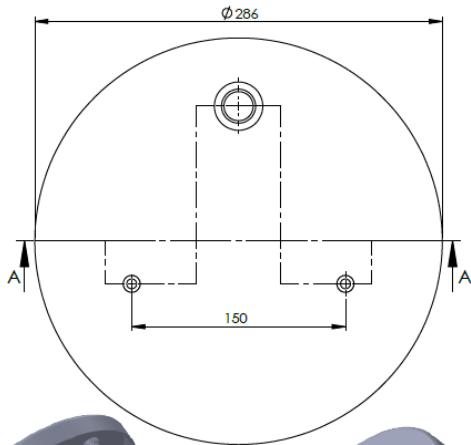

Product No: **711164**

Order No: **5511164.K**

FABIO REFERENCES

OEM REFERENCES

CROSS REFERENCES

PRODUCT NO	ORDER NO		
348107-S	300192		
348107-C	400216		
348107-2S	300221		
348107-2C	400298