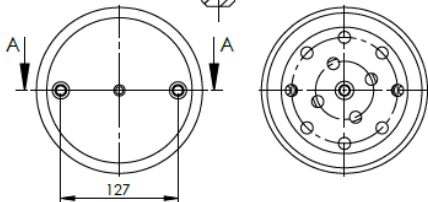

Product No: **712019**

Order No: **5512019.B**

FABIO REFERENCES

OEM REFERENCES

CROSS REFERENCES

PRODUCT NO	ORDER NO		
3440307-C	400109		
3440307-1C	400271		
346246-C	400757