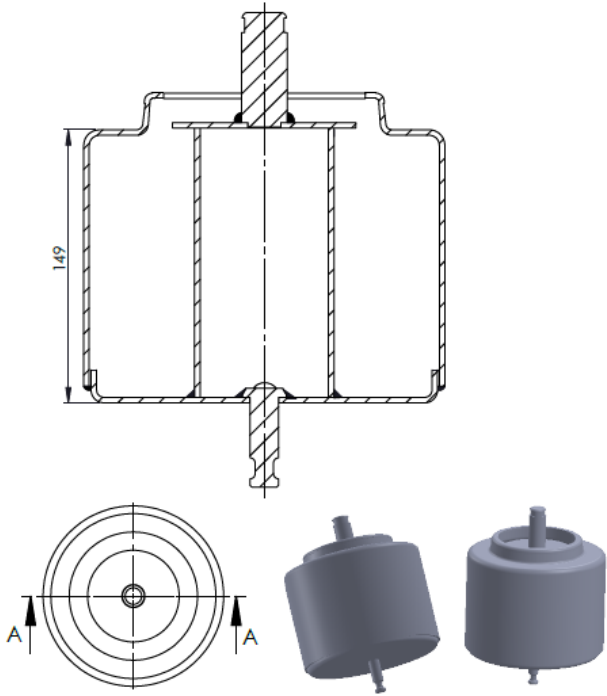

Product No: **712247**

Order No: **5512247.B**

FABIO REFERENCES

OEM REFERENCES

CROSS REFERENCES

PRODUCT NO	ORDER NO	VOLVO	21321515	GOODYEAR	1R11- 857
341857-C	400488	VOLVO	21321521		
341857-2C	400698	VOLVO	20909150