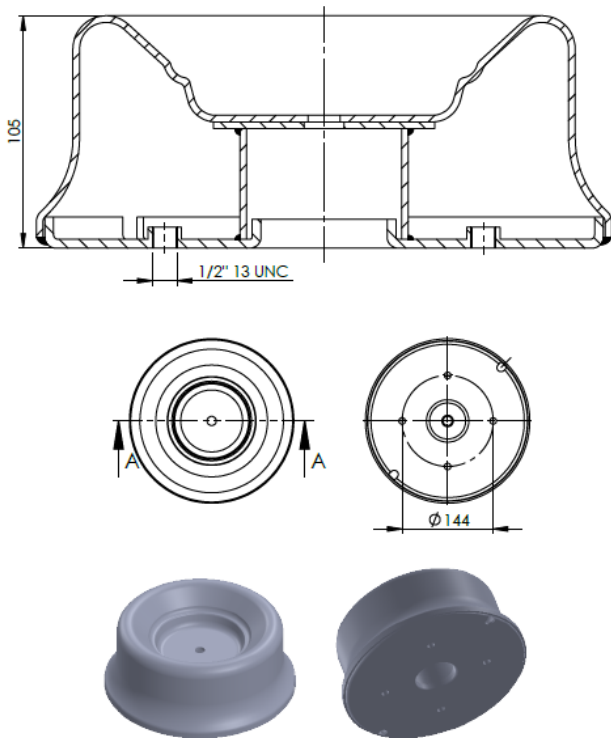

FABIO REFERENCES

OEM REFERENCES

CROSS REFERENCES

PRODUCT NO	ORDER NO	VOLVO	85101147	AIRTECH	39270 K
448753-C	400365			BLACKTECH	RML 78800 C
448614-C	400605			BLACKTECH	RML 79270 C
				CONTITECH	9 10 13.5-S433
				FIRESTONE	W01 358 9579
				FIRESTONE	W01 358 9270
				GOODYEAR	1R 13-119
				GOODYEAR	1R 13-102
				GOODYEAR	1R 13-077