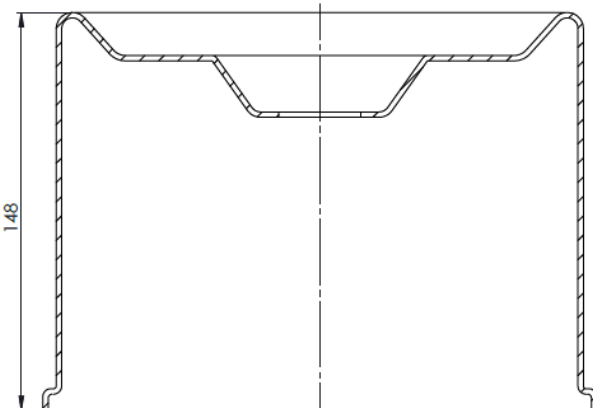

FABIO REFERENCES

OEM REFERENCES

CROSS REFERENCES

PRODUCT NO	ORDER NO	BPW	03.139.39.49.0	
34940-C	400021			
344940-2C	400400			
344960-2C	400404			
344961-C	400133			
34940-2C	400680