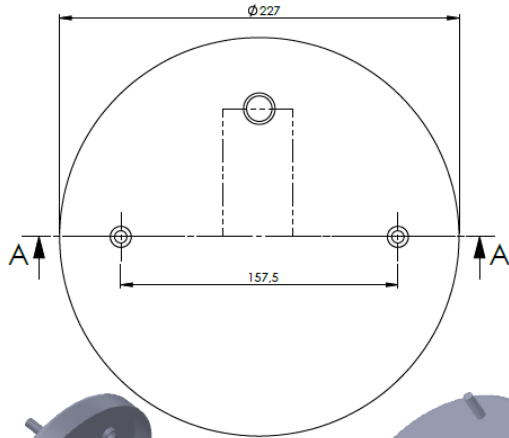

Product No: **711414**

Order No: **5511414.K**

FABIO REFERENCES

OEM REFERENCES

CROSS REFERENCES

PRODUCT NO	ORDER NO		
345832-CPL	400904		
345832-S	300512		

Product No: **711184**

Order No: **5511184.K**