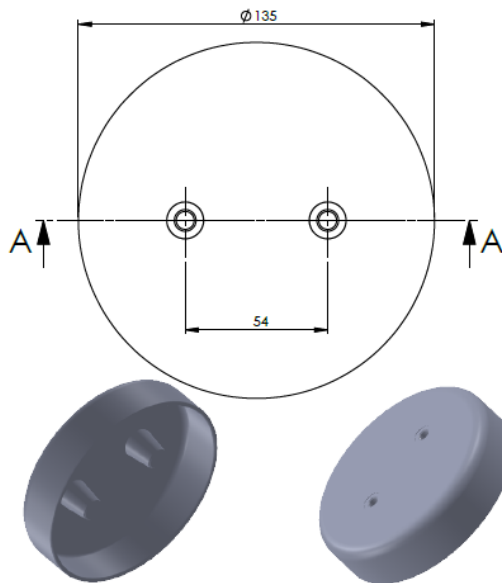

FABIO REFERENCES

OEM REFERENCES

CROSS REFERENCES

PRODUCT NO	ORDER NO		
2DC-178-3C	500253	PHOENIX	SP 1 B 07
2DC-180-1C	500080	GOODYEAR	2BB-550
2DC-180-13C	500352	AIRKRAFT	2B-180