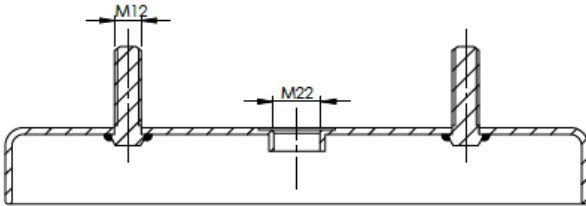

Product No: **711007**

Order No: **5511007.K**

FABIO REFERENCES

OEM REFERENCES

CROSS REFERENCES

PRODUCT NO	ORDER NO		
34940-S	300018		BLACKTECH 75133 CP2
34940-C	400021		BLACKTECH 7051 CP1
34940-1C	400022		BLACKTECH 75133 C3
34940-CPL	400023		BLACKTECH 7062 C
34940-1CPL	400713		BLACKTECH 7052 C
34940-2CPL	400714		BLACKTECH 7051 C
34941-S	300019		BLACKTECH 75133 CP5
34941-2S	300270		BLACKTECH 75268 C4
34941-C	400024		BLACKTECH 78643 C
34941-2C	400396		BLACKTECH 79002 A8
34941-CPL	400025		BLACKTECH V 1 DK 21
34941-1CPL	400715		BLACKTECH V 1D 21 A-4
34951-S	300021		FIRESTONE W01 M58 8643
34951-C	400131		FIRESTONE W01 M58 6297
34951-CPL	400439		FIRESTONE W01 M58 8612
3416004-C	400967		FIRESTONE W01 M58 6367
3416004-CPL	400968		FIRESTONE W01 M58 0756
342619-2CPL	400655		FIRESTONE W01 M58 8621
344007-2S	300220		FIRESTONE W01 M58 8668
344007-2C	400297		FIRESTONE W01 M58 8619
344022-3S	300420		FIRESTONE W01 M58 8620
344022-6S	300079		FIRESTONE W01 M58 8585
344022-3C	400029		FIRESTONE W01 M58 8609
344022-3CPL	400030		FIRESTONE W01 M58 8613
344022-4CPL	400447		CONTITECH 4157 N P14
344022-6CPL	400739		CONTITECH 4157 N P04
344022-99CPL	400876		CONTITECH 4022 N P05
344022-6C	400568		CONTITECH 4022 N P03
344157-4S	300052		CONTITECH 4022 N P02
344157-C	400139		CONTITECH 951 MB
344157-4CPL	400041		CONTITECH 941 MB
342626-S	300195		CONTITECH 940 MB
342626-CPL	400274		AIRTECH 39002-A8 CPP
342621-S	300309		AIRTECH 33708 C
342621-CPL	400480		AIRTECH 34157
348540-CPL	400825		AIRTECH 32619
			AIRTECH 32618
			AIRTECH 3941 K
			AIRTECH 3940-01K
			AIRTECH 3940