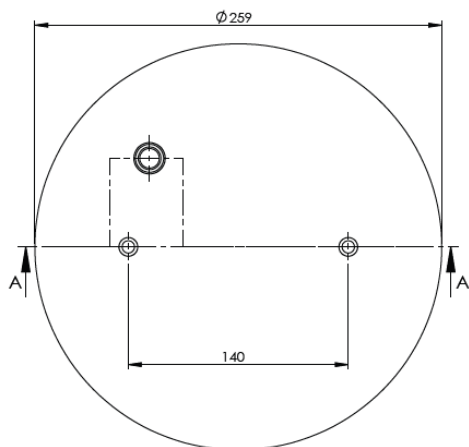

Product No: **711149**

Order No: **5511149.K**

FABIO REFERENCES

OEM REFERENCES

CROSS REFERENCES

PRODUCT NO	ORDER NO		
3440301-S	300086		
3440301-C	400105		
3440302-S	300087		
3440302-C	400124		

Product No: **711555**

Order No: **5511555.K**

FABIO REFERENCES

OEM REFERENCES

CROSS REFERENCES

PRODUCT NO	ORDER NO	RIDEWELL	1003586948C	FIRESTONE	W01-M58-6140
1SC-120-1C	500218			FIRESTONE	W01-M58-6948
1SC-150-1C	500234			CONTITECH	FS 50-5 61388
1SC-181-1C	500289			CONTITECH	FS 70-7 2681 015 000
2DC-155-1C	500140			PHOENIX	1 B04
2DC-155-3C	500180			PHOENIX	SP 1B 05
				AIRKRAFT	1B-120/111001
				AIRKRAFT	1B-150/111002