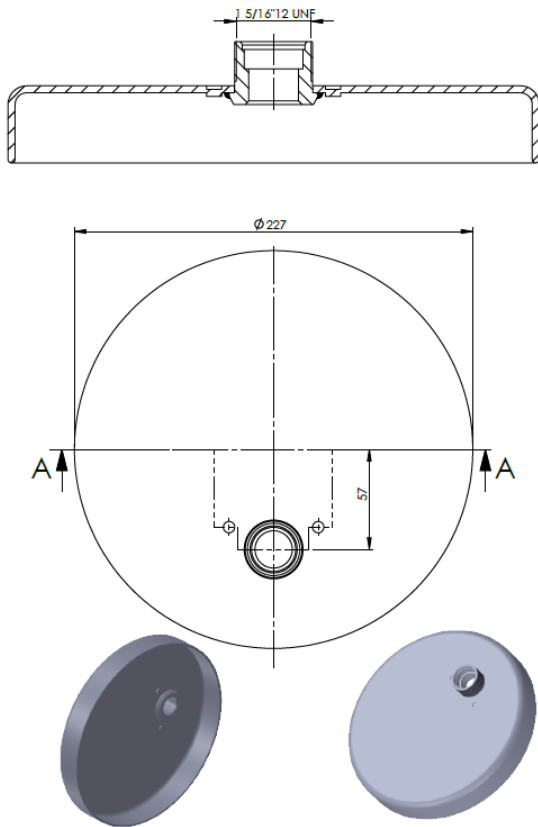

Product No: **711225**

Order No: **5511225.K**

FABIO REFERENCES

OEM REFERENCES

CROSS REFERENCES

PRODUCT NO	ORDER NO		
449541-S	300306		
449541-CPL	400338		
449547-CPL	400503		
449547-C	400505		

Product No: **711022**

Order No: **5511022.K**