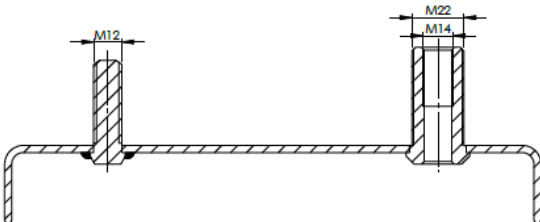

FABIO REFERENCES

OEM REFERENCES

CROSS REFERENCES

PRODUCT NO	ORDER NO		
341163-CPL	400661		
341163-S	300387