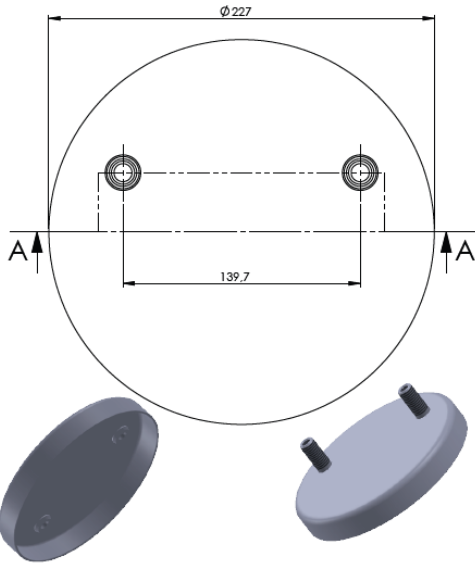

Product No: **711227**

Order No: **5511227.K**

FABIO REFERENCES

OEM REFERENCES

CROSS REFERENCES

PRODUCT NO	ORDER NO		
3433161-C	400969		
449645-S	300256		
449645-C	400697		
449645-CPL	400339		
449626-CPL	400377		
449974-C	400388		
449974-C-LA	400388-LA		
449974-CPL	400379		
449644-CPL	400604		
449646-CPL	400485		

Product No: **711200**

Order No: **5511200.K**