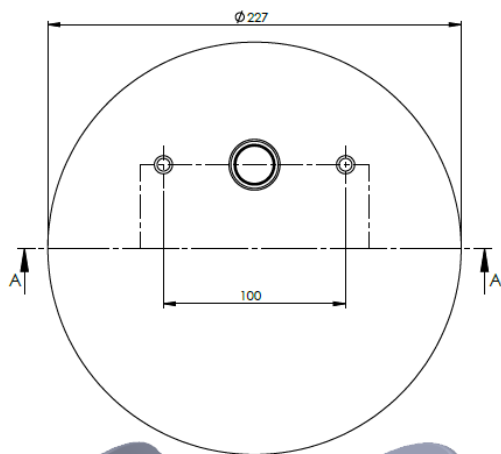

FABIO REFERENCES

OEM REFERENCES

CROSS REFERENCES

PRODUCT NO	ORDER NO	DAF	1 849 374	CONTITECH	6431 N P01
3427023-4S	300432				
3427023-4C	400727