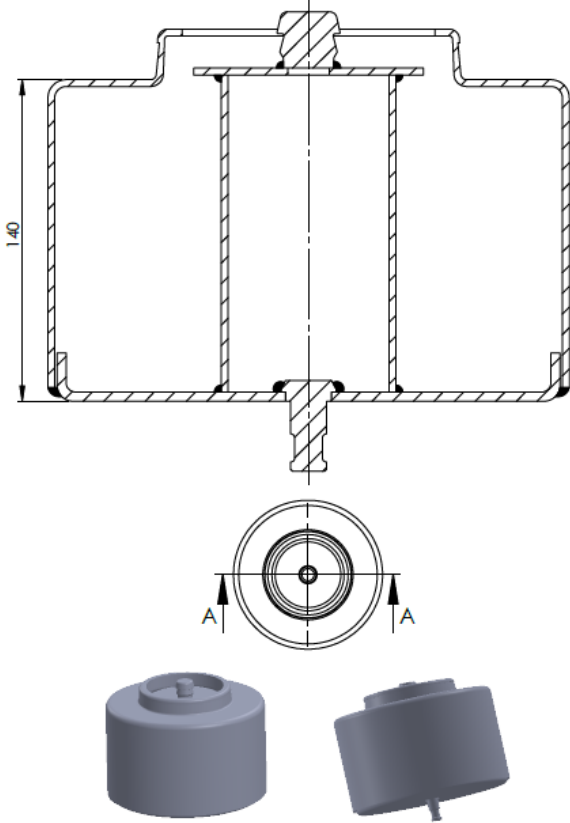

FABIO REFERENCES

OEM REFERENCES

CROSS REFERENCES

PRODUCT NO	ORDER NO		BLACKTECH	RML 9772 C1
34661-3C	400260		CONTITECH	661 NP 02
			PHOENIX	1 E 25-5
			VIBRACOUSTIC	V 1 E 25-5

Product No: **712321**

Order No: **5512321.B**