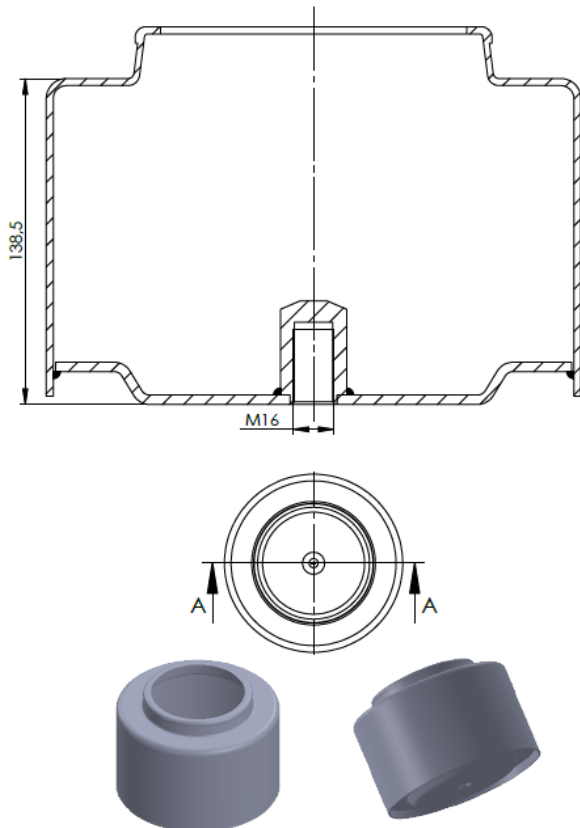

FABIO REFERENCES

OEM REFERENCES

CROSS REFERENCES

PRODUCT NO	ORDER NO	DAF	1 697 678	AIRTECH	3836 K
34836-C	400743	DAF	0 388 165	BLACKTECH	RML 7947 C1
34836-2C	400014			CONTITECH	836 M K1
34836-14C	400473			CONTITECH	836 M2 K1
341850-C	400241			DUNLOP	D13 B32
				FIRESTONE	W01 M58 8722
				GOODYEAR	1R12-711
				GOODYEAR	1R12-712
				PHOENIX	1 DF 25
				PHOENIX	1 DF 11
				PHOENIX	1 DF 13
				VIBRACOUSTIC	V 1 DF 25
				VIBRACOUSTIC	V 1 DF 11
				VIBRACOUSTIC	V 1 DF 13