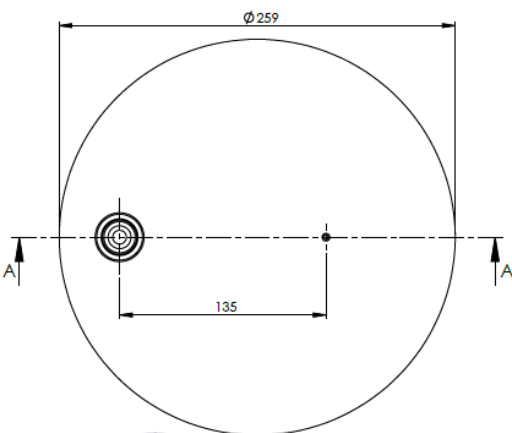

FABIO REFERENCES

OEM REFERENCES

CROSS REFERENCES

PRODUCT NO	ORDER NO			
346122-1S	300361			
346122-1CPL	400592			
346122-1C	400686			
346120-1S	300539			
346120-1CPL	400632			
346126-2C	400648			
346126-2S	300499			
346131-S	300450			
346131-C	400799