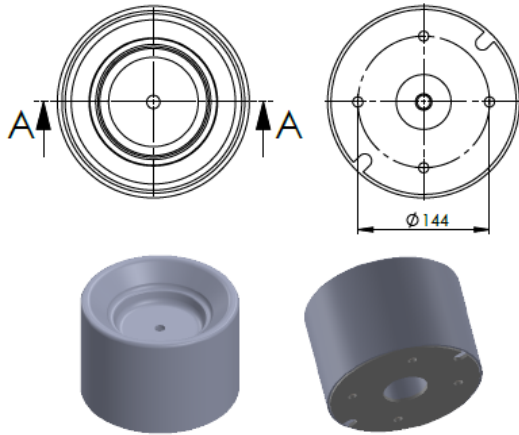

OEM REFERENCES

CROSS REFERENCES

PRODUCT NO	ORDER NO			
34836-150C	400905			

Product No: **712039**

Order No: **5512039.B**

FABIO REFERENCES

OEM REFERENCES

CROSS REFERENCES