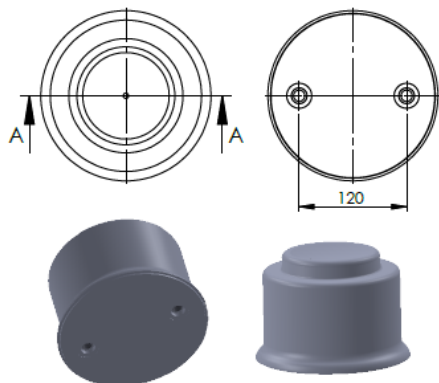

Product No: **712256**

Order No: **5512256.B**

FABIO REFERENCES

OEM REFERENCES

CROSS REFERENCES

PRODUCT NO	ORDER NO		
344786-2C	400487		

Product No: **712010**

Order No: **5512010.B**

FABIO REFERENCES

OEM REFERENCES

CROSS REFERENCES

PRODUCT NO	ORDER NO	MERCEDES-EVOBUS	AIRTECH
344737-1C	400054	A 942 320 37 21	34737 01 K
344737-100C	400535	A 946 320 03 21	34737 21 K
344737-10C	400160		BLACKTECH RML 95848 C21
344737-1000C	400538		CONTITECH 4737 NP 01
			CONTITECH 4737 NP 21