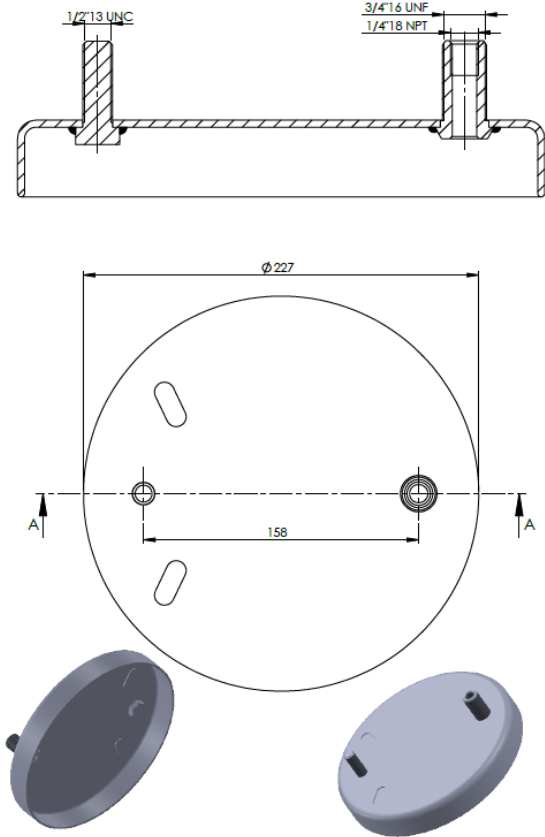

Product No: **711176**

Order No: **5511176.K**

FABIO REFERENCES

OEM REFERENCES

CROSS REFERENCES

PRODUCT NO	ORDER NO	FIRESTONE	W01 M58 6318
344159-14CPL	400729	FIRESTONE	1T15 MPW-9
346318-S	300166	AIRTECH	36318 P
346318-CPL	400232	BLACKTECH	76318