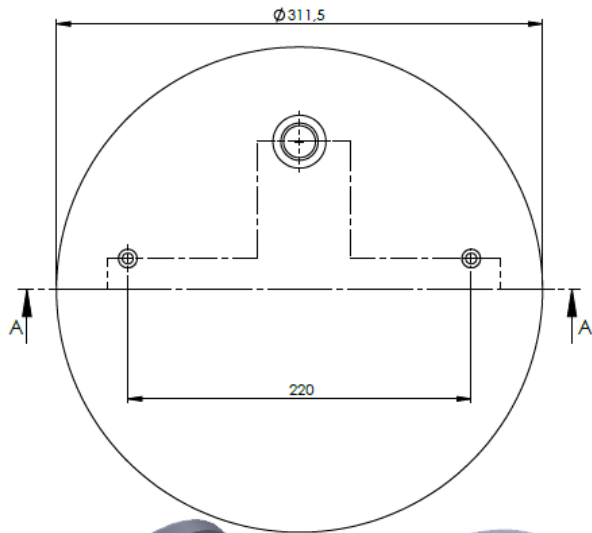

Product No: **711001**

Order No: **5511001.K**

FABIO REFERENCES

OEM REFERENCES

CROSS REFERENCES

PRODUCT NO	ORDER NO	GRANNING	16108	BLACKTECH	7836
34725-S	300001	GRANNING	15868	BLACKTECH	7836 C2
34725-2C	400003	GRANNING	16217	BLACKTECH	7836 C3
34725-3C	400004			BLACKTECH	7837
34726-S	300131			BLACKTECH	7863
34752-4B-S	300068			BLACKTECH	7863 C
34752-4B-C	400011			TAURUS	UR 836-11
344725-S	300365			PHOENIX	1 DF 32
344725-C	400599			GOODYEAR	1 R 14 814
				GOODYEAR	1 R 14 747
				GOODYEAR	1 R 14 704
				FIRESTONE	W01 M58 8610
				FIRESTONE	W01 M58 8969
				FIRESTONE	1T66 F-10.8
				DUNLOP	D 14 B43
				DUNLOP	D 14 B40
				DUNLOP	D 14 U38
				COTITECH	752 N P01
				COTITECH	726 N P01
				COTITECH	725 N P03
				COTITECH	725 N P02
				COTITECH	725 N P01
				CF GOMMA	1 TCS 360-45/202964
				AIRTECH	3725 P