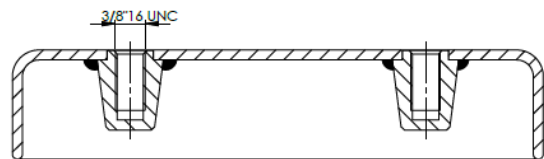

Product No: **711517**

Order No: **5511517.K**

FABIO REFERENCES

OEM REFERENCES

CROSS REFERENCES

PRODUCT NO	ORDER NO		FIRESTONE	W01 358-6951
2DC-220-6C	500011		FIRESTONE	W01 358-6900
2DC-220-23C	500052		CONTITECH	FD 200-25
2DC-220-24C	500087		CONTITECH	FD 200-19 3/4 M10
2DC-220-31C	500292		AIRKRAFT	2B-225
2DC-225-8C	500097		AIRKRAFT	2B-220
2DC-225-9C	500098		GOODYEAR	2B9-216
2DC-225-16C	500187		BLACKTECH	2C 21-210 P05-1
2DC-225-20C	500253