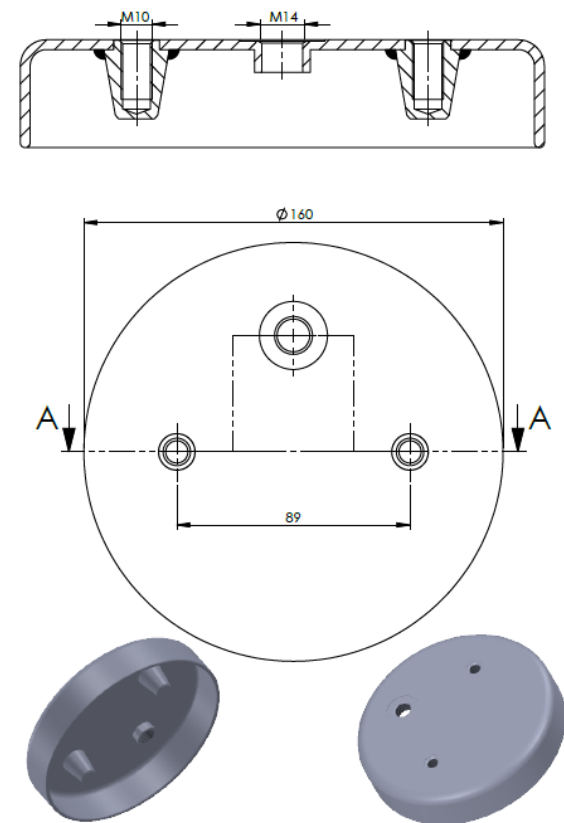

Product No: **711526**

Order No: **5511526.K**

FABIO REFERENCES

OEM REFERENCES

CROSS REFERENCES

PRODUCT NO	ORDER NO		BLACKTECH	2C 21-210 P17
2DC-220-14C	500019		CONTITECH	FD 200-19 M14
2DC-225-5C	500094		AIRKRAFT	2B-220-3