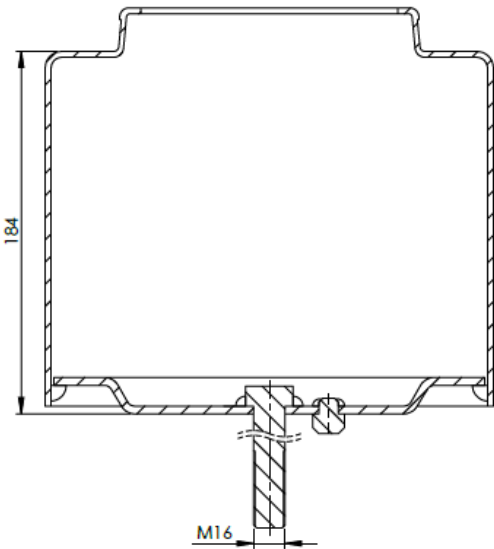

FABIO REFERENCES

OEM REFERENCES

CROSS REFERENCES

PRODUCT NO	ORDER NO	VOLVO	22058739	CONTITECH	4562 N P03
344562-C	400649				

Product No: **712194**

Order No: **5512194.B**

FABIO REFERENCES

OEM REFERENCES