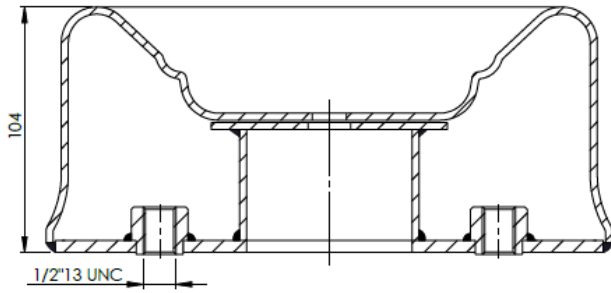

Product No: **712153**

Order No: **5512153.B**

FABIO REFERENCES

OEM REFERENCES

CROSS REFERENCES

PRODUCT NO	ORDER NO	RIDEWELL	1003588753C	GOODYEAR	1R 13 -119
448710-C	400302	WATSON & CHALIN	AS- 0098	GOODYEAR	1 R 13-102
449270-C	400317			GOODYEAR	1 R 13-077
449579-C	400376			BLACKTECH	RML 79270 C
448752-C	400336			FIRESTONE	W013589270
443155-C	400385			CONTITECH	9 10 13.5-5433

Product No: **712057**

Order No: **5512057.B**