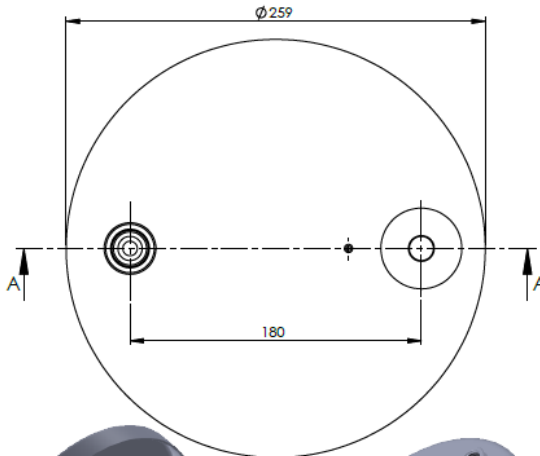

Product No: **711315**

Order No: **5511315.K**

FABIO REFERENCES

OEM REFERENCES

CROSS REFERENCES

PRODUCT NO	ORDER NO		
346122-2S	300362		
346122-2CPL	400593		
346120-CPL	400623		
346126-C	400647		
346126-S	300498		

3/8"16 UNC   3/4"14 NPT

Product No: **711321**

Order No: **5511321.K**