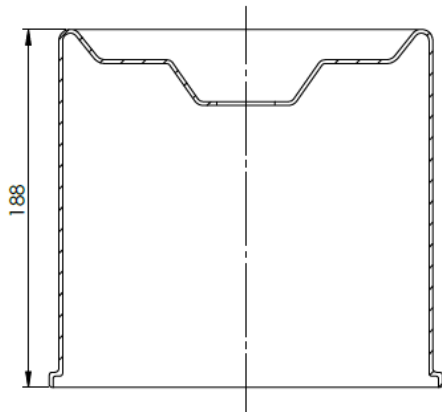

Product No: **712504**

Order No: **5512504.K**

FABIO REFERENCES

OEM REFERENCES

CROSS REFERENCES