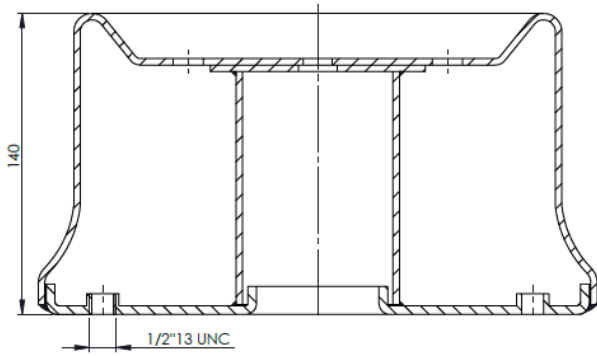

Product No: **712155**

Order No: **5512155.B**

FABIO REFERENCES

OEM REFERENCES

CROSS REFERENCES

PRODUCT NO	ORDER NO		CONTITECH	11 10.5-17 A 316
449121-C	400308		FIRESTONE	W01 3589 177
449177-C	400313		GOODYEAR	1R14-028
449141-C	400387			
449144-C	400475			

Product No: **712169**

Order No: **5512169.B**