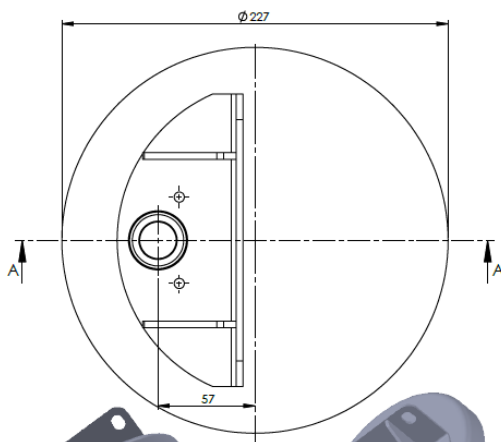

FABIO REFERENCES

OEM REFERENCES

CROSS REFERENCES

PRODUCT NO	ORDER NO		CONTITECH	9-9-9 S 537
449622-S	300269		FIRESTONE	1T15LA-(-1)
449622-C	400384		FIRESTONE	1T15KW-(-1)
449622-CPL	400357		FIRESTONE	W01 358 9622
449622-1S	300445		GOODYEAR	1R11-221
449622-1CPL	400795		AKT	39622
449675-CPL	400457		CONNECT	199622-CP
449625-S	300158			
49625-CPL	400455