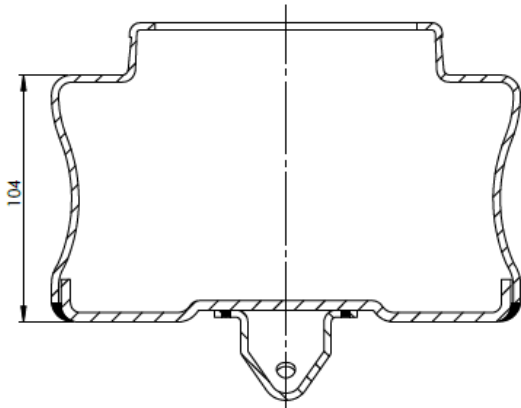

Product No: **712086**

Order No: **5512086.B**

FABIO REFERENCES

OEM REFERENCES

CROSS REFERENCES

PRODUCT NO	ORDER NO	VOLVO		AIRTECH	
347054-4B-C	400633	VOLVO	70 321 690	BLACKTECH	36108 K
347054-4B-1C	400644	VOLVO	70 321 692	CONTITECH	RML 73108 C
		VOLVO	20 573 108	PHOENIX	6604 NP 01
		VOLVO	70 313 718	VIBRACOUSTIC	1 DF 17-1
					V 1 DF16 E-1