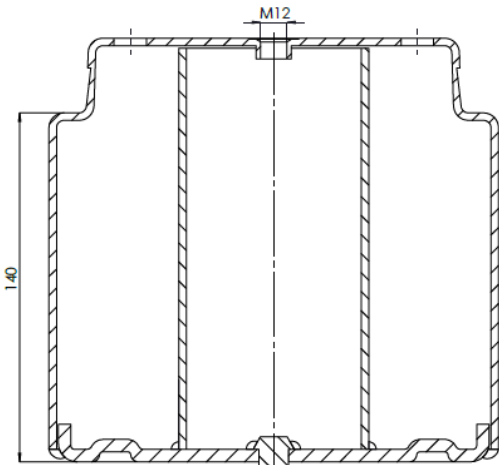

FABIO REFERENCES

OEM REFERENCES

CROSS REFERENCES

PRODUCT NO	ORDER NO	SCANIA	1440304	BLACKTECH	RML 70304 C
3440304-C	400107	SCANIA	470922	CONTITECH	330304 K
3440304-1C	400265			GOODYEAR	1R 11 829
3440305-C	400106				
3440305-2C	400406				
3440306-C	400108				
3440308-C	400666				
3440308-1C	400736