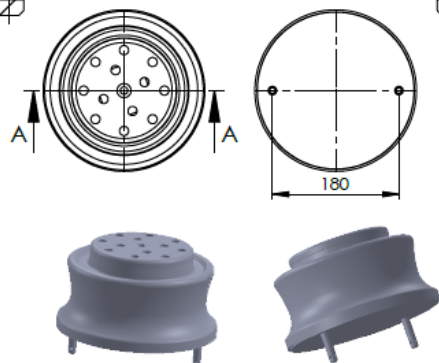

FABIO REFERENCES

OEM REFERENCES

CROSS REFERENCES

PRODUCT NO	ORDER NO	SCANIA	488265	FIRESTONE	W015158192
3440301-C	400105	SCANIA	1440301	BLACKTECH	RML 70301 C
3440301-1C	400871	SCANIA	470920	AIRTECH	330301 K
346237-C	400250			GOODYEAR	1R 13 746
346237-1C	400956