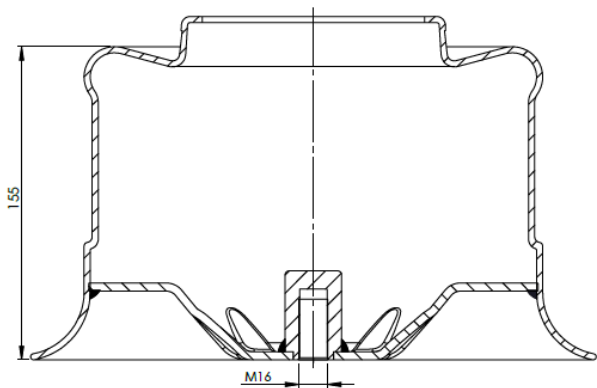

Product No: **712091**

Order No: **5512091.B**

FABIO REFERENCES

OEM REFERENCES

CROSS REFERENCES

PRODUCT NO	ORDER NO	MERCEDES	9423200117	DUNLOP	D13T01
344757-2C	400057	MERCEDES	942327001	CF GOMMA	1VSC 300-26 206785
344757-10C	400162	MERCEDES	9423204321	GOODYEAR	9519
344757-90C	400163	MERCEDES	9423204821	BLACKTECH	RML 95868 C1
344758-1C	400164			AIRTECH	3757-01 K
344758-10C	400165			CONTITECH	4757 NP 01
344758-23C	400399				
344737-5C	400269				
344737-25C	400270				
344737-1C	400056				

Product No: **712394**

Order No: **5512394.B**