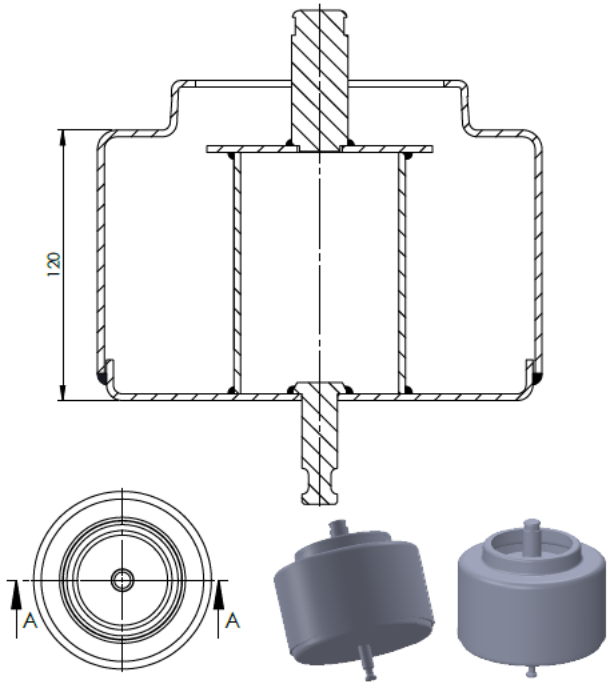

Product No: **712298**

Order No: **5512298.B**

FABIO REFERENCES

OEM REFERENCES

CROSS REFERENCES

PRODUCT NO	ORDER NO	VOLVO		PHOENIX	
341858-C	400643	VOLVO	21 977 974	AIRTECH	1 DF 20 E-2
346635-C	401006	VOLVO	20 909 152	CONTITECH	137632
				GOODYEAR	6631 N P01
				GOODYEAR	1R11-907
				GOODYEAR	1R11-858
				GOODYEAR	1R11-815
				GOODYEAR	1R11-876