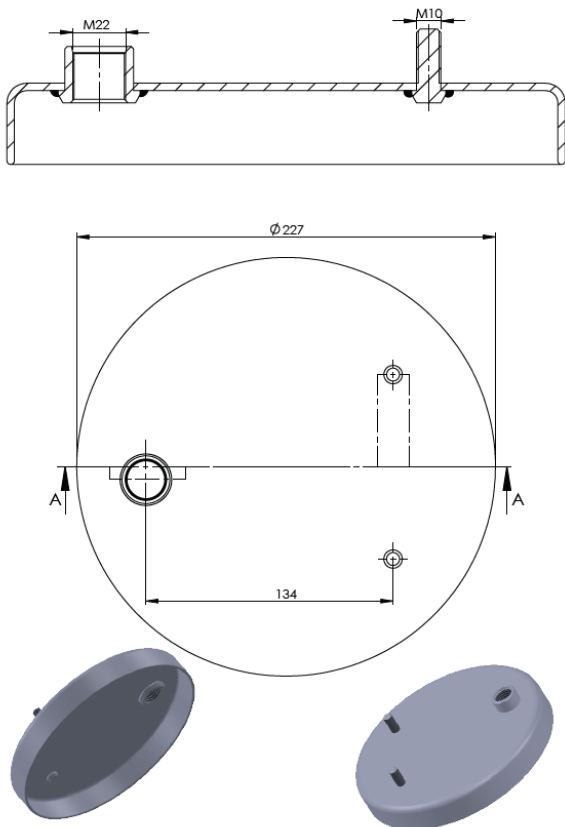

FABIO REFERENCES

OEM REFERENCES

CROSS REFERENCES

PRODUCT NO	ORDER NO		
34887-9S	300434		
34887-9C	400501