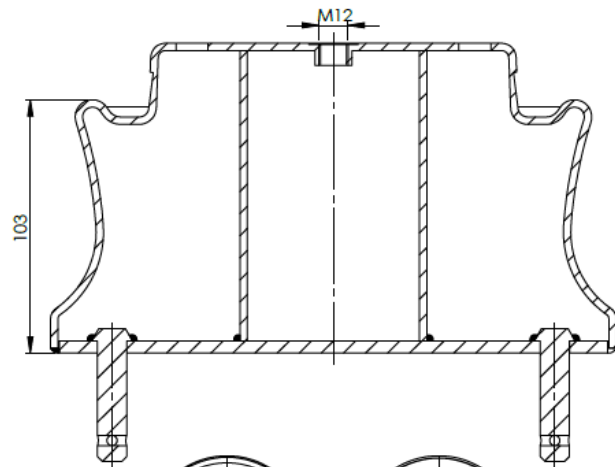

FABIO REFERENCES

OEM REFERENCES

CROSS REFERENCES

PRODUCT NO	ORDER NO	SCANIA	488265	FIRESTONE	W015158192
3440301-C	400105	SCANIA	1440301	BLACKTECH	RML 70301 C
3440301-1C	400871	SCANIA	470920	AIRTECH	330301 K
346237-C	400250			GOODYEAR	1R 13 746
346237-1C	400956