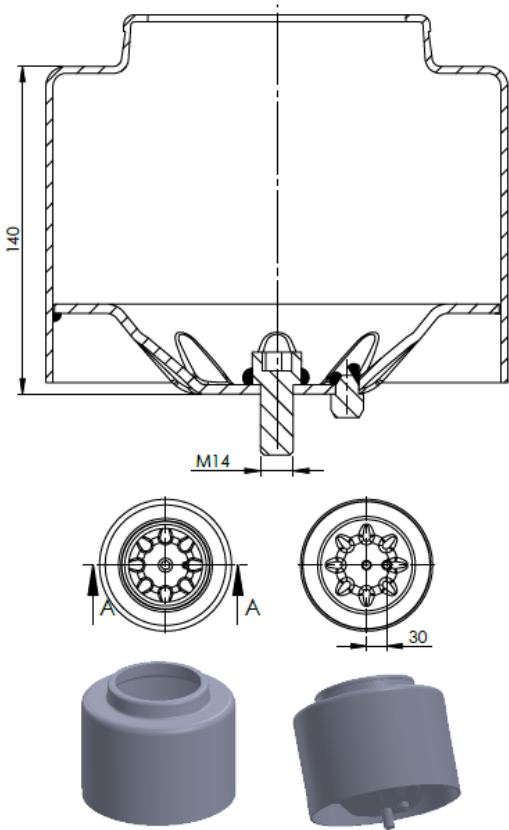

Product No: **712286**

Order No: **5512286.B**

FABIO REFERENCES

OEM REFERENCES

CROSS REFERENCES

PRODUCT NO	ORDER NO		
344561-C	400603		

Product No: **712378**

Order No: **5512378.B**