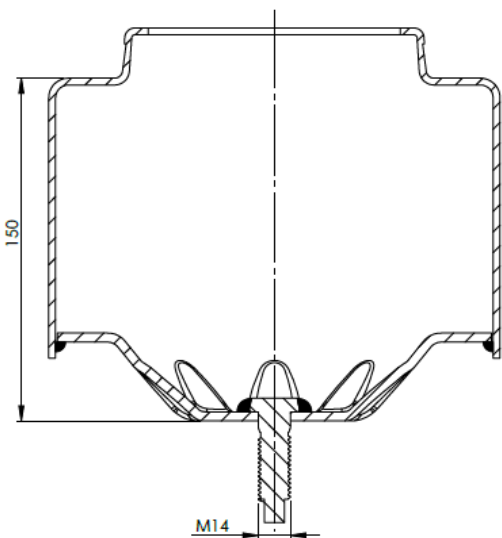

FABIO REFERENCES

OEM REFERENCES

CROSS REFERENCES

PRODUCT NO	ORDER NO		
347804-C	400104