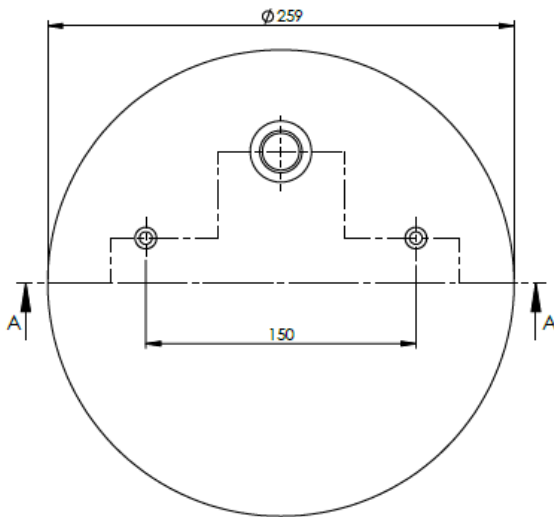

Product No: **711007**

Order No: **5511007.K**

FABIO REFERENCES

OEM REFERENCES

CROSS REFERENCES

PRODUCT NO	ORDER NO		
34940-S	300018		BLACKTECH 75133 CP2
34940-C	400021		BLACKTECH 7051 CP1
34940-1C	400022		BLACKTECH 75133 C3
34940-CPL	400023		BLACKTECH 7062 C
34940-1CPL	400713		BLACKTECH 7052 C
34940-2CPL	400714		BLACKTECH 7051 C
34941-S	300019		BLACKTECH 75133 CP5
34941-2S	300270		BLACKTECH 75268 C4
34941-C	400024		BLACKTECH 78643 C
34941-2C	400396		BLACKTECH 79002 A8
34941-CPL	400025		BLACKTECH V 1 DK 21
34941-1CPL	400715		BLACKTECH V 1D 21 A-4
34951-S	300021		FIRESTONE W01 M58 8643
34951-C	400131		FIRESTONE W01 M58 6297
34951-CPL	400439		FIRESTONE W01 M58 8612
3416004-C	400967		FIRESTONE W01 M58 6367
3416004-CPL	400968		FIRESTONE W01 M58 0756
342619-2CPL	400655		FIRESTONE W01 M58 8621
344007-2S	300220		FIRESTONE W01 M58 8668
344007-2C	400297		FIRESTONE W01 M58 8619
344022-3S	300420		FIRESTONE W01 M58 8620
344022-6S	300079		FIRESTONE W01 M58 8585
344022-3C	400029		FIRESTONE W01 M58 8609
344022-3CPL	400030		FIRESTONE W01 M58 8613
344022-4CPL	400447		CONTITECH 4157 N P14
344022-6CPL	400739		CONTITECH 4157 N P04
344022-99CPL	400876		CONTITECH 4022 N P05
344022-6C	400568		CONTITECH 4022 N P03
344157-4S	300052		CONTITECH 4022 N P02
344157-C	400139		CONTITECH 951 MB
344157-4CPL	400041		CONTITECH 941 MB
342626-S	300195		CONTITECH 940 MB
342626-CPL	400274		AIRTECH 39002-A8 CPP
342621-S	300309		AIRTECH 33708 C
342621-CPL	400480		AIRTECH 34157
348540-CPL	400825		AIRTECH 32619
			AIRTECH 32618
			AIRTECH 3941 K
			AIRTECH 3940-01K
			AIRTECH 3940