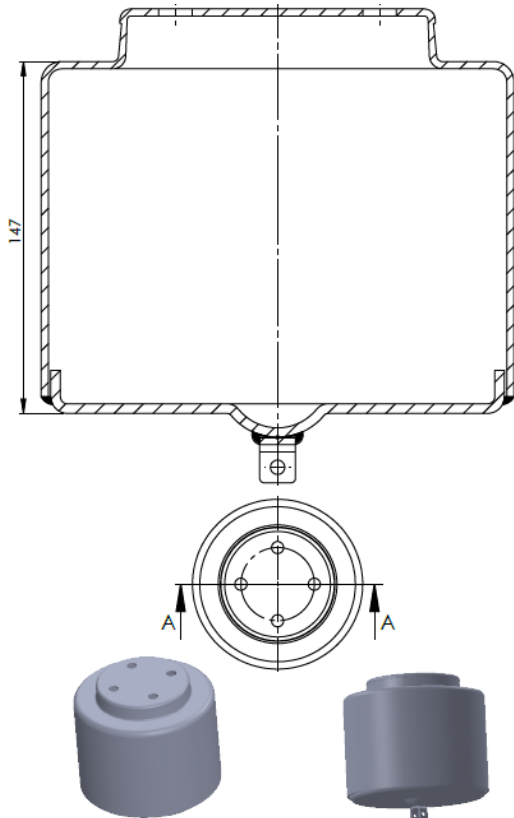

FABIO REFERENCES

OEM REFERENCES

CROSS REFERENCES

PRODUCT NO	ORDER NO		
344713-2C	400052