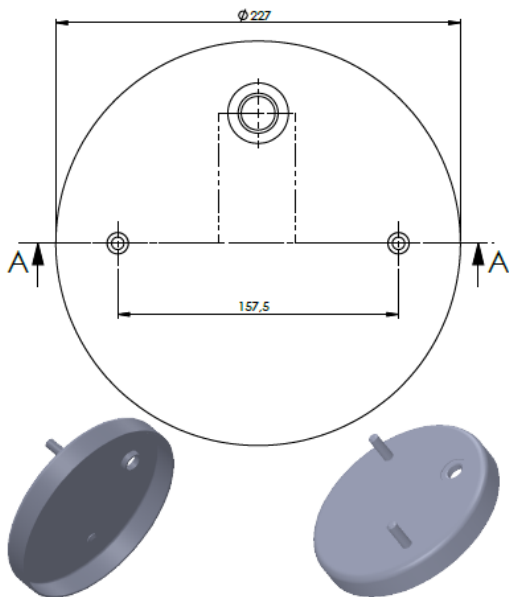

FABIO REFERENCES

OEM REFERENCES

CROSS REFERENCES

PRODUCT NO	ORDER NO		
2DC-301-16C	500053