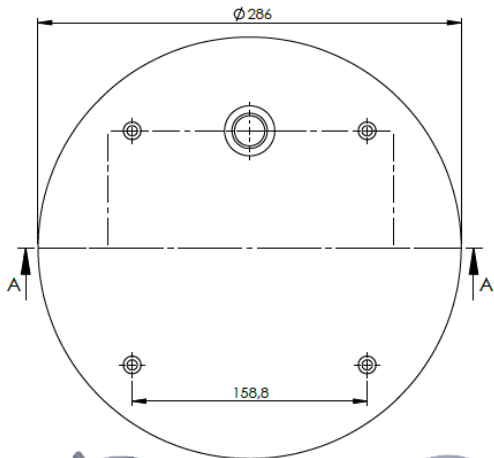

Product No: **711031**

Order No: **5511031.K**

FABIO REFERENCES

OEM REFERENCES

CROSS REFERENCES

PRODUCT NO	ORDER NO		
34810-S	300004		BLACKTECH 74520 C
34810-C	400093		BLACKTECH 71303 C
34810-3C	400393		BLACKTECH 7924 CP
34810-CPL	400178		BLACKTECH 7921 C
34813-S	300011		BLACKTECH 7023 C2
34813-C	400002		BLACKTECH 7924 C
34813-CPL	400150		BLACKTECH 75119 C
34912-S	300104		BLACKTECH 75139 C5
34912-C	400020		BLACKTECH 76884 C
344008-1S	300121		BLACKTECH V1 D 28 B-2
344008-1C	400153		BLACKTECH V1 D 28 D-2
344028-5S	300111		BLACKTECH V 1D28 C-12
344028-5C	400142		BLACKTECH V 1D 28 C12
346884-S	300142		GOODYEAR 1 R 14-721
346884-C	400065		GOODYEAR 1 R 13-805
349224-C	400941		GOODYEAR 1 R 14-059
348107-4C	400723		GOODYEAR 1 R 14-758
			GOODYEAR 1 R 14-705
			FIRESTONE W01-M58 7370
			FIRESTONE W01-M58 7380
			FIRESTONE W01-M58 8775
			FIRESTONE W01-M58 6345
			FIRESTONE W01 095 0132
			FIRESTONE W01 M58 7385
			FIRESTONE W01 M58 6364
			FIRESTONE W01 M58 7238
			DUNLOP D 13 B14
			DUNLOP D13B19
			CONTITECH 4028 N P05
			CONTITECH 4028 N P01
			CONTITECH 4008 N
			CONTITECH 810 MB
			CONTITECH 912 N P02
			CONTITECH 813 MB
			CF GOMMA 1 T 19 E-2
			AIRTECH 3913-03 K
			AIRTECH 391303 K
			AIRTECH 3810 K
			AIRTECH 3912 K
			AIRTECH 3813 K