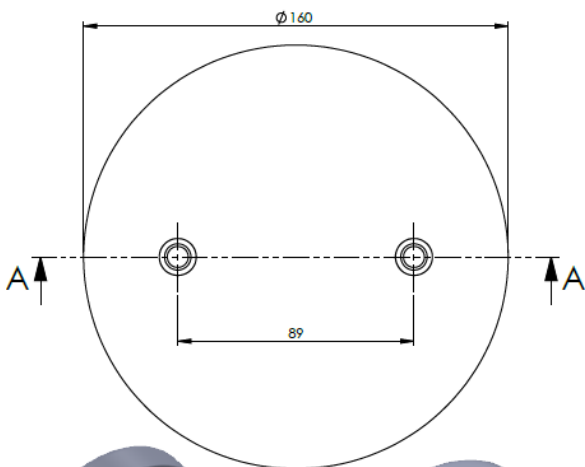

Product No: **711517**

Order No: **5511517.K**

FABIO REFERENCES

OEM REFERENCES

CROSS REFERENCES

PRODUCT NO	ORDER NO		FIRESTONE	W01 358-6951
2DC-220-6C	500011		FIRESTONE	W01 358-6900
2DC-220-23C	500052		CONTITECH	FD 200-25
2DC-220-24C	500087		CONTITECH	FD 200-19 3/4 M10
2DC-220-31C	500292		AIRKRAFT	2B-225
2DC-225-8C	500097		AIRKRAFT	2B-220
2DC-225-9C	500098		GOODYEAR	2B9-216
2DC-225-16C	500187		BLACKTECH	2C 21-210 P05-1
2DC-225-20C	500253