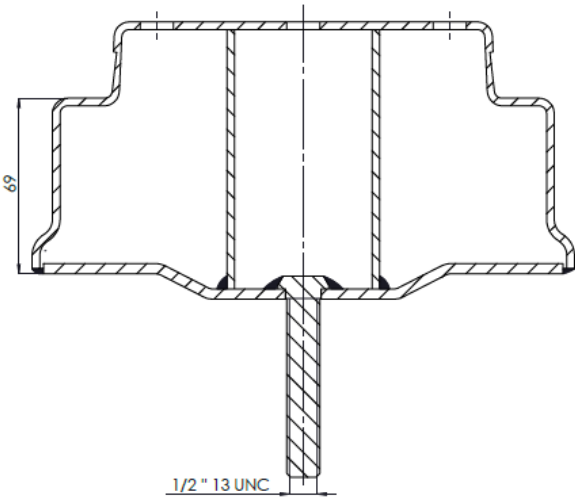

Product No: **712200**

Order No: **5512200.B**

FABIO REFERENCES

OEM REFERENCES

CROSS REFERENCES

PRODUCT NO	ORDER NO		
449622-C	400384		CONTITECH 9 9-9 P 860
449617-C	400453		FIRESTONE W01 358 9617
449618-C	400454		FIRESTONE W01 358 9622
			GOODYEAR 1R11-119
			GOODYEAR 1R11-219
			GOODYEAR 1R11-220
			GOODYEAR 1R11-221