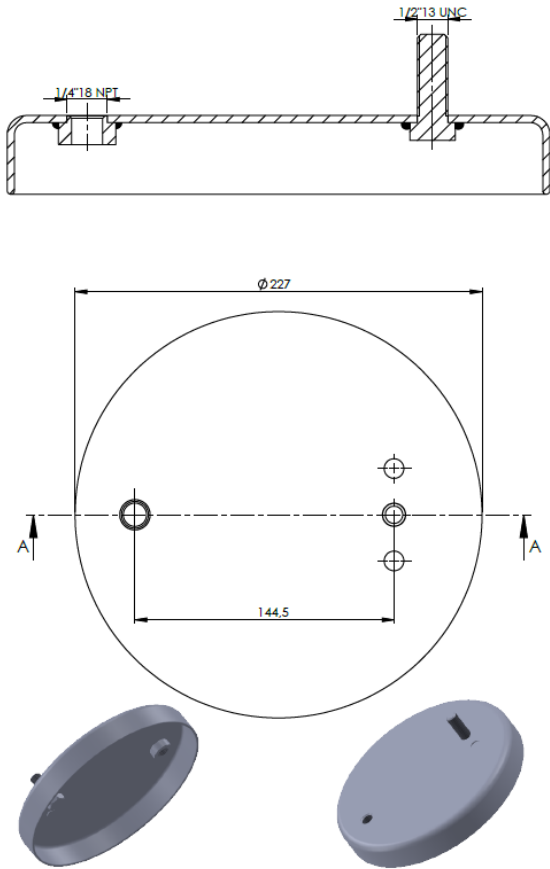

Product No: **711262**

Order No: **5511262.K**

FABIO REFERENCES

OEM REFERENCES

CROSS REFERENCES

PRODUCT NO	ORDER NO		
449647-CPL	400456		
4498734-060-CPL	400779		
448464-CPL	400781