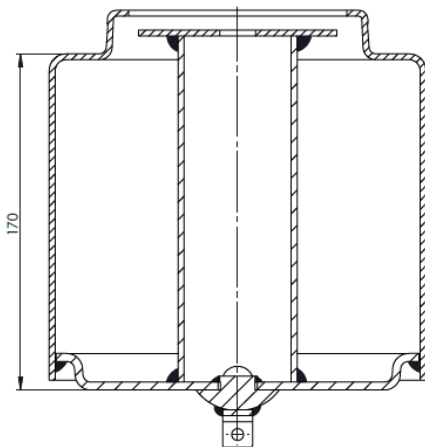

FABIO REFERENCES

OEM REFERENCES

CROSS REFERENCES

PRODUCT NO	ORDER NO	VOLVO	20554770	CONTITECH	LS 3271 M
346770-C	400207	VOLVO	3173271	AIRTECH	36770 K