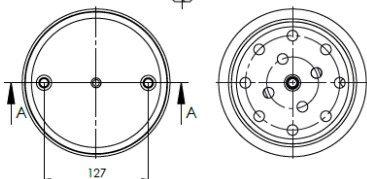

FABIO REFERENCES

OEM REFERENCES

CROSS REFERENCES

PRODUCT NO	ORDER NO	SCANIA	1440304	BLACKTECH	RML 70304 C
3440304-C	400107	SCANIA	470922	CONTITECH	330304 K
3440304-1C	400265			GOODYEAR	1R 11 829
3440305-C	400106				
3440305-2C	400406				
3440306-C	400108				
3440308-C	400666				
3440308-1C	400736