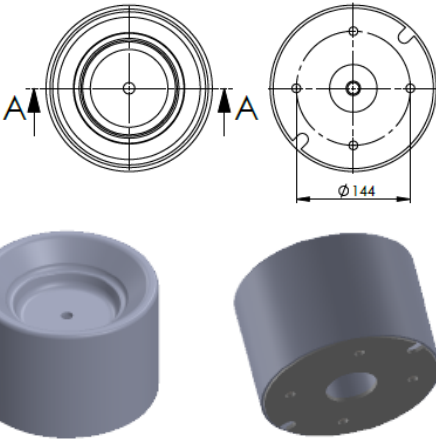

Product No:

Order No:

FABIO REFERENCES

OEM REFERENCES

CROSS REFERENCES

PRODUCT NO	ORDER NO