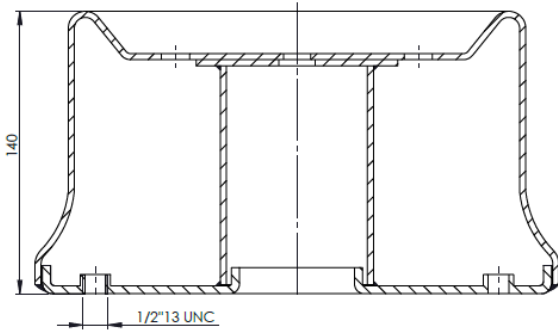

Product No: **712155**

Order No: **5512155.B**

FABIO REFERENCES

OEM REFERENCES

CROSS REFERENCES

PRODUCT NO	ORDER NO		CONTITECH	11 10.5-17 A 316
449121-C	400308		FIRESTONE	W01 3589 177
449177-C	400313		GOODYEAR	1R14-028
449141-C	400387			
449144-C	400475			

Product No: **712169**

Order No: **5512169.B**