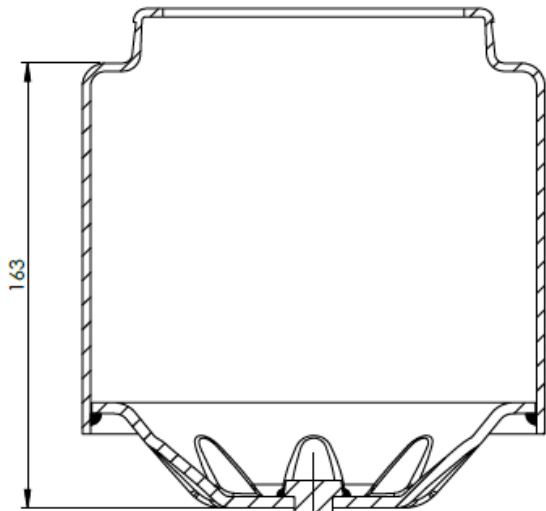

Product No: **712088**

Order No: **5512088.B**