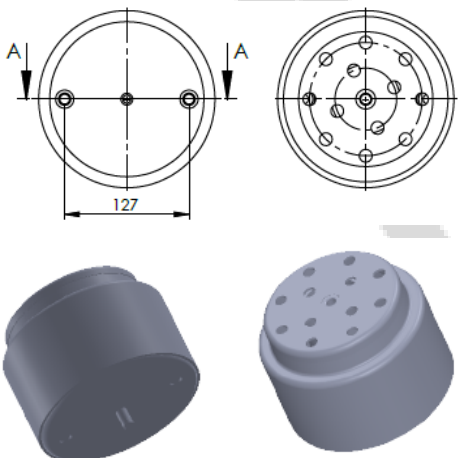

FABIO REFERENCES

OEM REFERENCES

CROSS REFERENCES

PRODUCT NO	ORDER NO		
3440307-C	400109		
3440307-1C	400271		
346246-C	400757