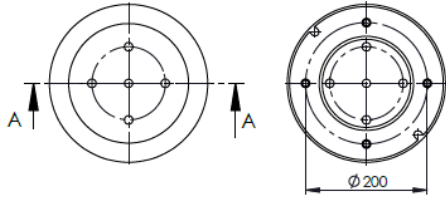

Product No: **712003**

Order No: **5512003.K**

FABIO REFERENCES

OEM REFERENCES

CROSS REFERENCES

PRODUCT NO	ORDER NO	SAF	3.229.0027.00	AIRTECH	32918 K
34810-C	400093	SAF	3.229.2127.00	BLACKTECH	RML 7921 C
34810-51C	400188	SAF	3.229.2227.00	CF GOMMA	1T 19 E-1 205456
34810-3C	400393			CONTITECH	810 MB
34810-50C	400748			DUNLOP	D13 B25
34810-15C	400562			FIRESTONE	W01 M58 6338
344810-5C	400122			GOODYEAR	1R14-730
344810-50C	400859			PHOENIX	1 D 28 A-10
344810-8C	400497			VIBRACOUSTIC	V 1 D 28A-10
344810-51C	400861				
34810-5C	400444				
341963-C	400929				
342074-C	400950				

Product No: **712046**

Order No: **5512046.B**