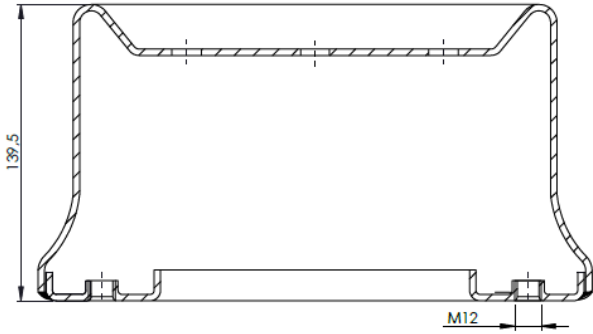

Product No: **712003**

Order No: **5512003.K**

FABIO REFERENCES

OEM REFERENCES

CROSS REFERENCES

PRODUCT NO	ORDER NO	SAF	3.229.0027.00	AIRTECH	32918 K
34810-C	400093	SAF	3.229.2127.00	BLACKTECH	RML 7921 C
34810-51C	400188	SAF	3.229.2227.00	CF GOMMA	1T 19 E-1 205456
34810-3C	400393			CONTITECH	810 MB
34810-50C	400748			DUNLOP	D13 B25
34810-15C	400562			FIRESTONE	W01 M58 6338
344810-5C	400122			GOODYEAR	1R14-730
344810-50C	400859			PHOENIX	1 D 28 A-10
344810-8C	400497			VIBRACOUSTIC	V 1 D 28A-10
344810-51C	400861				
34810-5C	400444				
341963-C	400929				
342074-C	400950				

Product No: **712046**

Order No: **5512046.B**