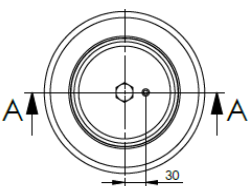

Product No: **712308**

Order No: **5512308.B**

FABIO REFERENCES

OEM REFERENCES

CROSS REFERENCES

PRODUCT NO	ORDER NO	VOLVO	22058739	CONTITECH	4562 N P03
344562-C	400649				

Product No: **712194**

Order No: **5512194.B**

FABIO REFERENCES

OEM REFERENCES

CROSS REFERENCES

PRODUCT NO	ORDER NO	SCANIA	1434933	AIRTECH	34933 K
344933-C	400279			BLACKTECH	RML 78633 C
				FIRESTONE	W01 M58 8633