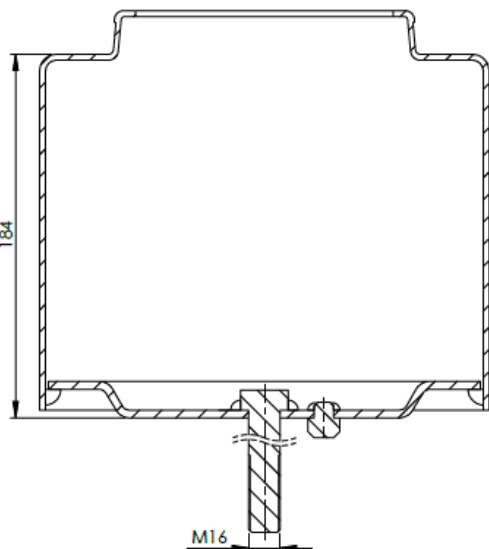

FABIO REFERENCES

OEM REFERENCES

CROSS REFERENCES

PRODUCT NO	ORDER NO	VOLVO	22058739	CONTITECH	4562 N P03
344562-C	400649				

Product No: **712194**

Order No: **5512194.B**

FABIO REFERENCES

OEM REFERENCES