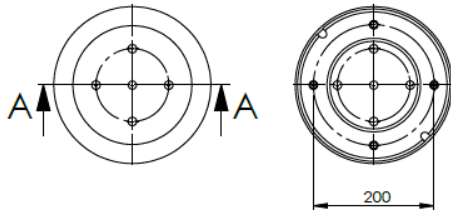

Product No: **712013**

Order No: **5512013.K**

FABIO REFERENCES

OEM REFERENCES

CROSS REFERENCES

PRODUCT NO	ORDER NO	DAF	388491	AIRTECH	3811 K
34811-C	400001	RENAULT	5.000.745.918	AIRTECH	3813 K
34811-1C	400005	RENAULT	5.010.130.925	BLACKTECH	RML 7924C
34811-4C	400742	RENAULT	5.000.790.692	CF GOMMA	1T 19 E-2 203878
34811-50C	400833	SAF	2.229.0003.00	CONTITECH	811 MB
34813-C	400002	SAF	3.229.0003.00	CONTITECH	813 MB
34813-2C	400885	SETRA	4.731.030.000	DUNLOP	D13 B19
34813-8C	400012	SETRA	4.731.033.000	FIRESTONE	W01 M58 6364
34813-80C	400842			GART	D287 / 287.4.522
34813-50C	400793			GOODYEAR	1R14-718
34813-11C	400547			PHOENIX	1 D 28 B-7
344023-3C	400032			VIBRACOUSTIC	V 1 D 28 B-7
344023-50C	400747				
344023-8C	400495				
344023-51C	400853				
344028-C	400145				
344028-2C	400033				
344028-5C	400142				
344028-50C	400850				
344028-51C	400851				
344813-7C	400058				
344813-50C	400858				
344260-C	400898				
341992-C	400940				
349224-C	400941				
348107-C	400216				
348107-50C	400848				
348107-2C	400298				
348107-51C	400849				
348107-4C	400723				
348107-99C	400877				
344815-C	400273				
34811-2C	400006				
344023-30C	400534