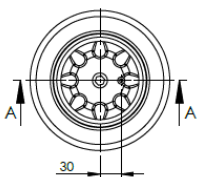

Product No: **712308**

Order No: **5512308.B**

FABIO REFERENCES

OEM REFERENCES

CROSS REFERENCES

PRODUCT NO	ORDER NO	VOLVO	22058739	CONTITECH	4562 N P03
344562-C	400649				

Product No: **712194**

Order No: **5512194.B**

FABIO REFERENCES

OEM REFERENCES

CROSS REFERENCES

PRODUCT NO	ORDER NO	SCANIA	1434933	AIRTECH	34933 K
344933-C	400279			BLACKTECH	RML 78633 C
				FIRESTONE	W01 M58 8633