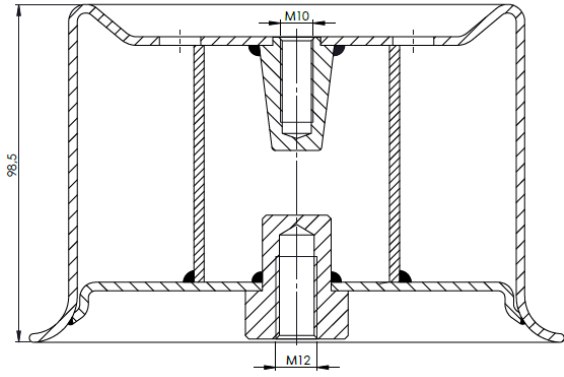

Product No: **712171**

Order No: **5512171.B**

FABIO REFERENCES

OEM REFERENCES

CROSS REFERENCES

PRODUCT NO	ORDER NO		VIBRACOUSTIC	V 1 6 12
344112-C	400243			

Product No: **712136**

Order No: **5512136.B**

FABIO REFERENCES

OEM REFERENCES

CROSS REFERENCES

PRODUCT NO	ORDER NO	SCANIA	1440304	BLACKTECH	RML 70304 C
3440304-C	400107	SCANIA	470922	CONTITECH	330304 K
3440304-1C	400265			GOODYEAR	1R 11 829
3440305-C	400106				
3440305-2C	400406				
3440306-C	400108				
3440308-C	400666				
3440308-1C	400736