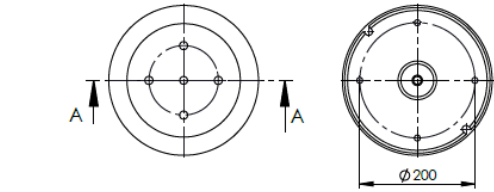

Product No: **712155**

Order No: **5512155.B**

FABIO REFERENCES

OEM REFERENCES

CROSS REFERENCES

PRODUCT NO	ORDER NO		CONTITECH	11 10.5-17 A 316
449121-C	400308		FIRESTONE	W01 3589 177
449177-C	400313		GOODYEAR	1R14-028
449141-C	400387			
449144-C	400475			

Product No: **712169**

Order No: **5512169.B**