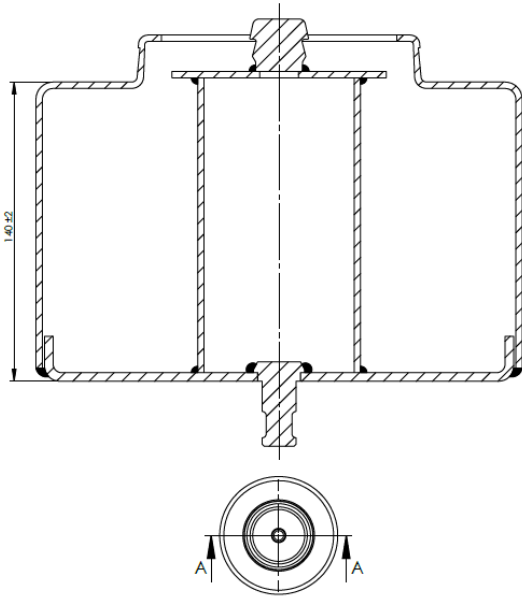

Product No: **712321**

Order No: **5512321.B**

FABIO REFERENCES

OEM REFERENCES

CROSS REFERENCES

PRODUCT NO	ORDER NO	VOLVO	21 451 174	CONTITECH	4582 N P01
344582-C	400664	VOLVO	21 451 178		
344582-50C	400970	RENAULT	7.421.451.178