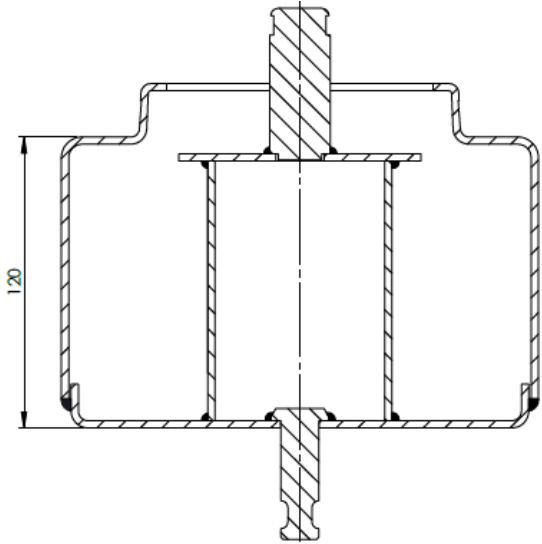

Product No: **712298**

Order No: **5512298.B**

FABIO REFERENCES

OEM REFERENCES

CROSS REFERENCES

PRODUCT NO	ORDER NO	VOLVO		PHOENIX	
341858-C	400643	VOLVO	21 977 974	AIRTECH	1 DF 20 E-2
346635-C	401006	VOLVO	20 909 152	137632	
				CONTITECH	6631 N P01
				GOODYEAR	1R11-907
				GOODYEAR	1R11-858
				GOODYEAR	1R11-815
				GOODYEAR	1R11-876