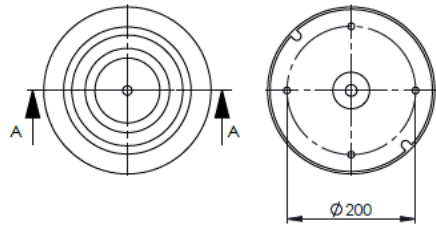

OEM REFERENCES

CROSS REFERENCES

PRODUCT NO	ORDER NO	VOLVO	21451172	CONTITECH	4580 N P01
344580-C	400668				
344580-50C	401018				

Product No: **712099**

Order No: **5512099.B**

FABIO REFERENCES

OEM REFERENCES