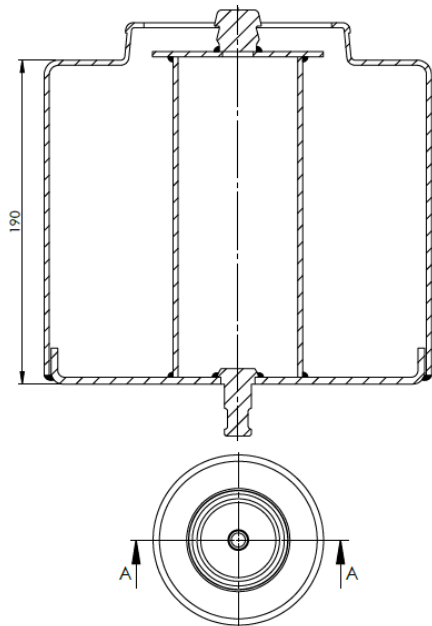

FABIO REFERENCES

OEM REFERENCES

CROSS REFERENCES

PRODUCT NO	ORDER NO	VOLVO	21451172	CONTITECH	4580 N P01
344580-C	400668				
344580-50C	401018