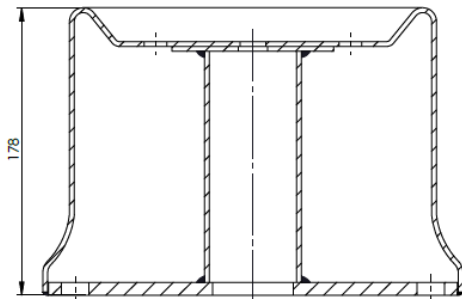

Product No: **712172**

Order No: **5512172.B**