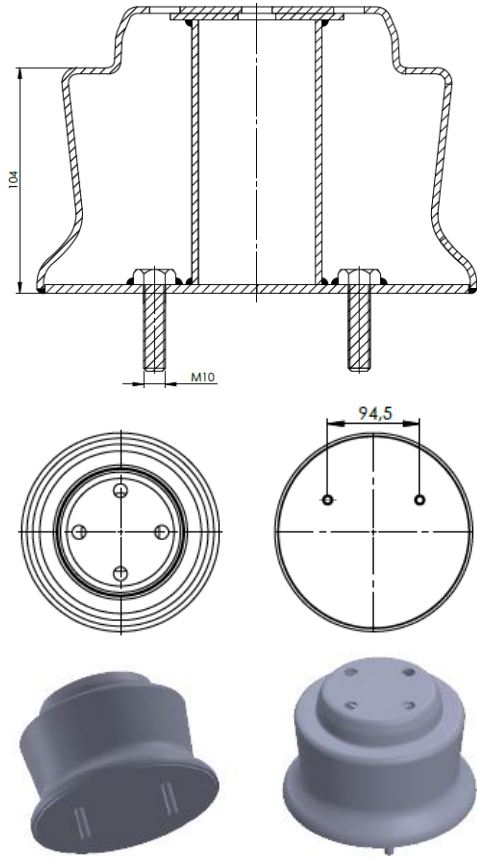

Product No: **712225**

Order No: **5512225.B**

FABIO REFERENCES

OEM REFERENCES

CROSS REFERENCES

PRODUCT NO	ORDER NO	VOLVO	205 358 76	AIRTECH	36877 T
349080-C	400414	VOLVO	205 358 75		
		VOLVO	205 358 74		
		VOLVO	205 358 77