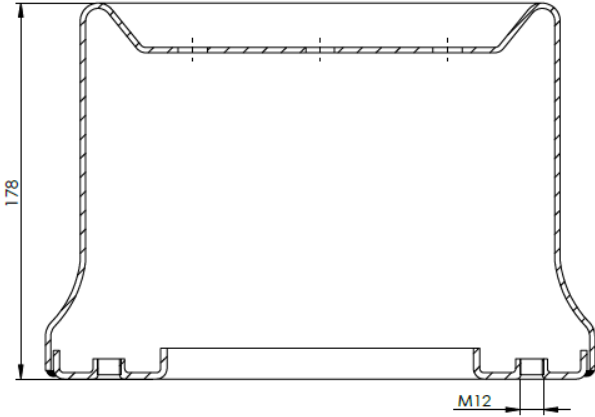

Product No: **712013**

Order No: **5512013.K**

FABIO REFERENCES

OEM REFERENCES

CROSS REFERENCES

PRODUCT NO	ORDER NO	DAF	388491	AIRTECH	3811 K
34811-C	400001	RENAULT	5.000.745.918	AIRTECH	3813 K
34811-1C	400005	RENAULT	5.010.130.925	BLACKTECH	RML 7924C
34811-4C	400742	RENAULT	5.000.790.692	CF GOMMA	1T 19 E-2 203878
34811-50C	400833	SAF	2.229.0003.00	CONTITECH	811 MB
34813-C	400002	SAF	3.229.0003.00	CONTITECH	813 MB
34813-2C	400885	SETRA	4.731.030.000	DUNLOP	D13 B19
34813-8C	400012	SETRA	4.731.033.000	FIRESTONE	W01 M58 6364
34813-80C	400842			GART	D287 / 287.4.522
34813-50C	400793			GOODYEAR	1R14-718
34813-11C	400547			PHOENIX	1 D 28 B-7
344023-3C	400032			VIBRACOUSTIC	V 1 D 28 B-7
344023-50C	400747				
344023-8C	400495				
344023-51C	400853				
344028-C	400145				
344028-2C	400033				
344028-5C	400142				
344028-50C	400850				
344028-51C	400851				
344813-7C	400058				
344813-50C	400858				
344260-C	400898				
341992-C	400940				
349224-C	400941				
348107-C	400216				
348107-50C	400848				
348107-2C	400298				
348107-51C	400849				
348107-4C	400723				
348107-99C	400877				
344815-C	400273				
34811-2C	400006				
344023-30C	400534