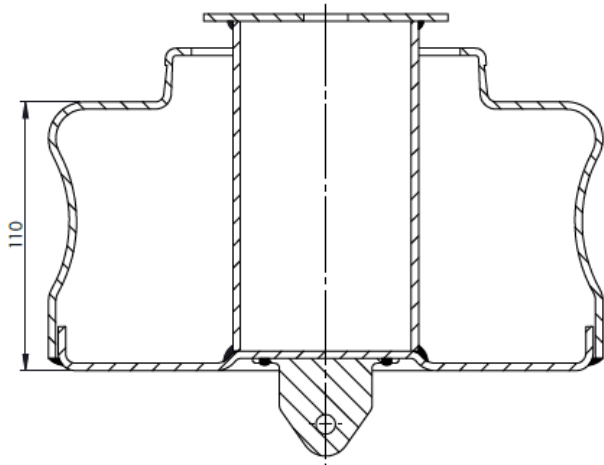

Product No: **712205**

Order No: **5512205.B**

FABIO REFERENCES

OEM REFERENCES

CROSS REFERENCES

PRODUCT NO	ORDER NO	VOLVO	3 171 693	AIRTECH	36311 K
346603-C	400147	VOLVO	3 178 706	CONTITECH	73311 M
346603-2C	400291	VOLVO	9 959 514	CONTITECH	9514 M
		VOLVO	20 573 311		

Product No: **712301**

Order No: **5512301.B**