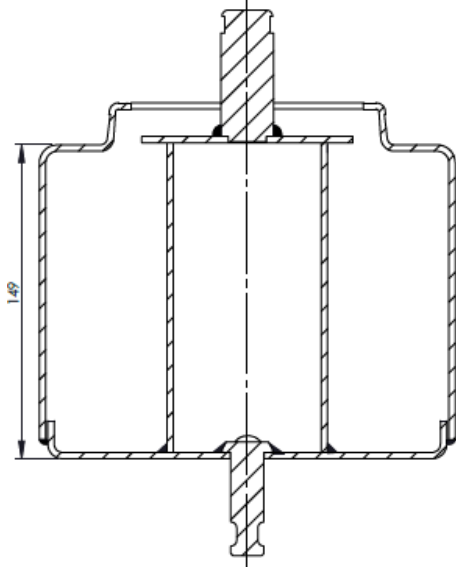

Product No: **712247**

Order No: **5512247.B**

FABIO REFERENCES

OEM REFERENCES

CROSS REFERENCES

PRODUCT NO	ORDER NO	VOLVO		GOODYEAR	
341857-C	400488	VOLVO	21321515		1R11- 857
341857-2C	400698	VOLVO	21321521		
		VOLVO	20909150