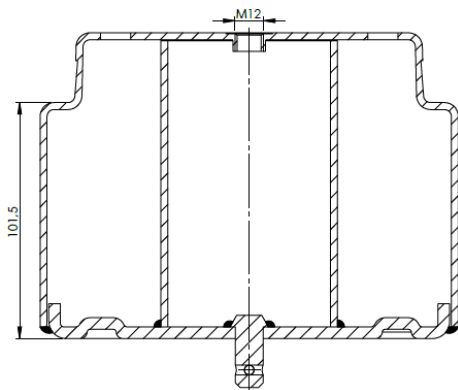

FABIO REFERENCES

OEM REFERENCES

CROSS REFERENCES

PRODUCT NO	ORDER NO		
3440307-C	400109		
3440307-1C	400271		
346246-C	400757