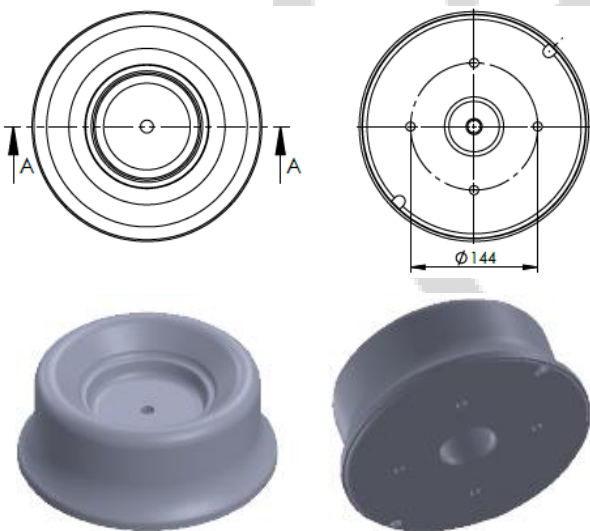

FABIO REFERENCES

OEM REFERENCES

CROSS REFERENCES

PRODUCT NO	ORDER NO	VOLVO	85101147	AIRTECH	39270 K
448753-C	400365			BLACKTECH	RML 78800 C
448614-C	400605			BLACKTECH	RML 79270 C
				CONTITECH	9 10 13.5-S433
				FIRESTONE	W01 358 9579
				FIRESTONE	W01 358 9270
				GOODYEAR	1R 13-119
				GOODYEAR	1R 13-102
				GOODYEAR	1R 13-077