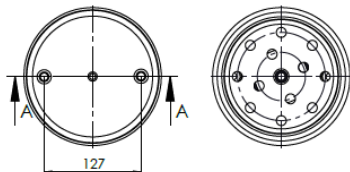

FABIO REFERENCES

OEM REFERENCES

CROSS REFERENCES

PRODUCT NO	ORDER NO				
3440305-1C	400231